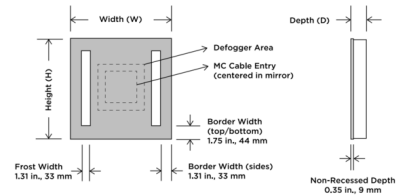

Specifications

COLOR	Mirror
BODY FINISH	N/A
WATTAGE	33W
DIMMER	Not Dimmable
DIMENSIONS	12"W x 28"H x 4.22"D
INTEGRATED LED MODULE	1 x LED/33W/120V LED
COUNTRY OF ORIGIN	United States