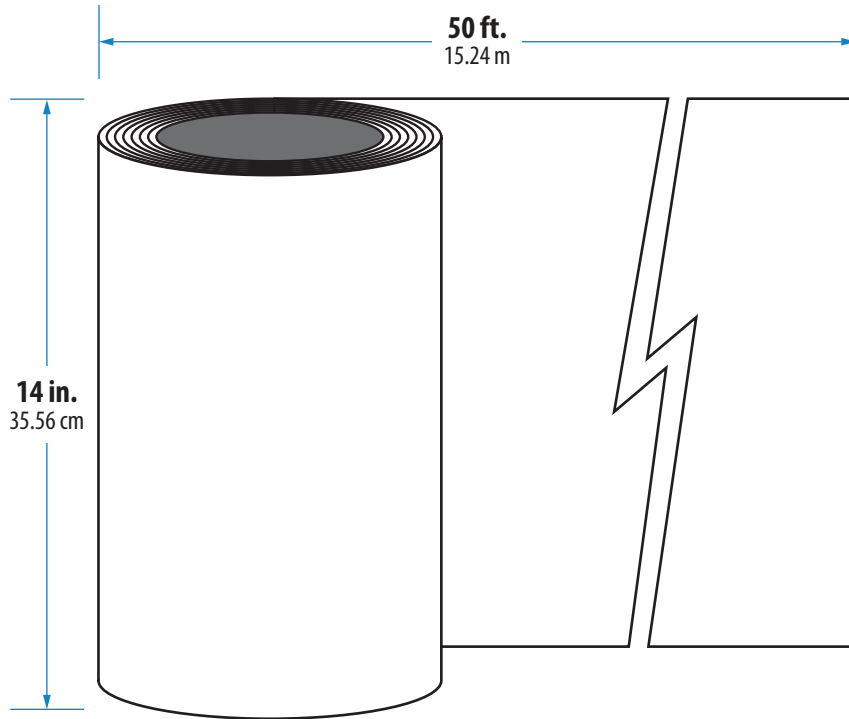

Royal Brown/Birch White • 0.019 Aluminum • 14 in. x 50 ft.

Actual product color may vary from the images shown. Some colors are simulated. Photos are edited in an attempt to accurately represent the colors .  
It is recommended that you view actual product samples before making final color selection.