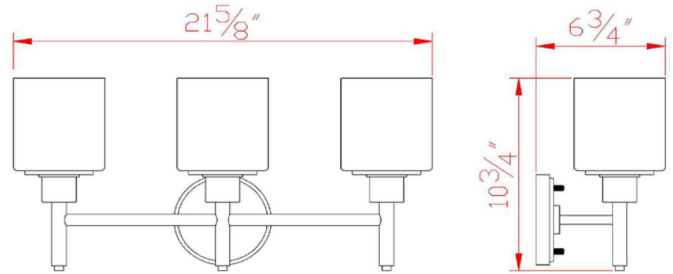

Aubrey 3-Light LED Vanity Light
Satin Nickel

SPECIFICATIONS

MOUNTING:	Wall Mount	LED BRIGHTNESS (LUMENS):	1900
SLOPED CEILING ADAPTABLE:	No	LED COLOR CORRELATED TEMPERATURE (CCT):	2800K
LAMP TYPE 1:	3 lamps 10W LED	LED COLOR RENDERING INDEX (CRI):	>80
BULB INCLUDED:	N/A	LED EFFICACY:	63.3
WATTS PER BULB:	10W	LED AVERAGE RATED LIFE:	40000 hours
TOTAL WATTAGE:	30W	ENERGY EFFICIENT:	Yes
DIMMABLE:	No	LIGHTING AMPS:	N/A
MATERIAL CONSTRUCTION:	Iron	VOLTAGE:	120V
ASSEMBLED DIMENSIONS:	10.75" H x 21.865" L x 6.75" D		
WEIGHT:	5.00 lbs.		
BACKPLATE DIMENSIONS:	1" H x 5" W		
CANOPY/PLATE DIMENSIONS:	N/A		
GLASS/SHADE DIMENSIONS:	5.3" H x 4.75" L x 4.75" D		
GLASS/SHADE MATERIAL:	Glass		
GLASS/SHADE TYPE:	Frosted		
GLASS/SHADE COLOR:	White		