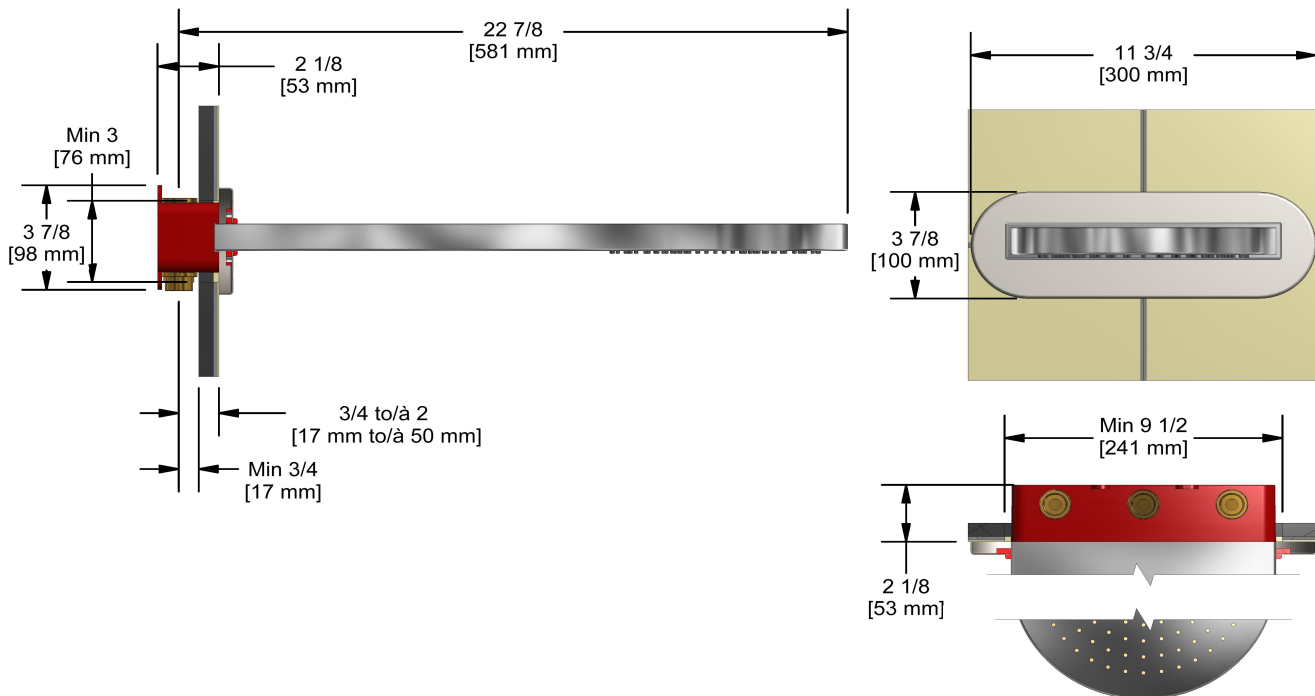

Sizes, models and finishes may differ from those presented.

Warranty

This **Riobel Inc.** product you have purchased carries a Limited Lifetime Warranty on the chrome, PVD finish, blacks and all working parts and is guaranteed from the initial purchase date against all manufacturing defects. All other finishes, including plastic components, are guaranteed for one year. All electric and/or electronic parts are covered by a 5-year limited warranty.

Customer Service

Ontario, West Canada : 888-287-5354 Quebec, Maritimes, United States : 866-473-8442

2020.11.06