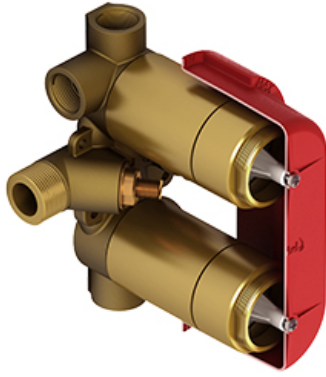

### Customer Service

Ontario, West Canada : 888-287-5354 Quebec, Maritimes, United States : 866-473-8442

2020.11.06

4-way Type T/P 3/4" coaxial valve rough  
**R46**