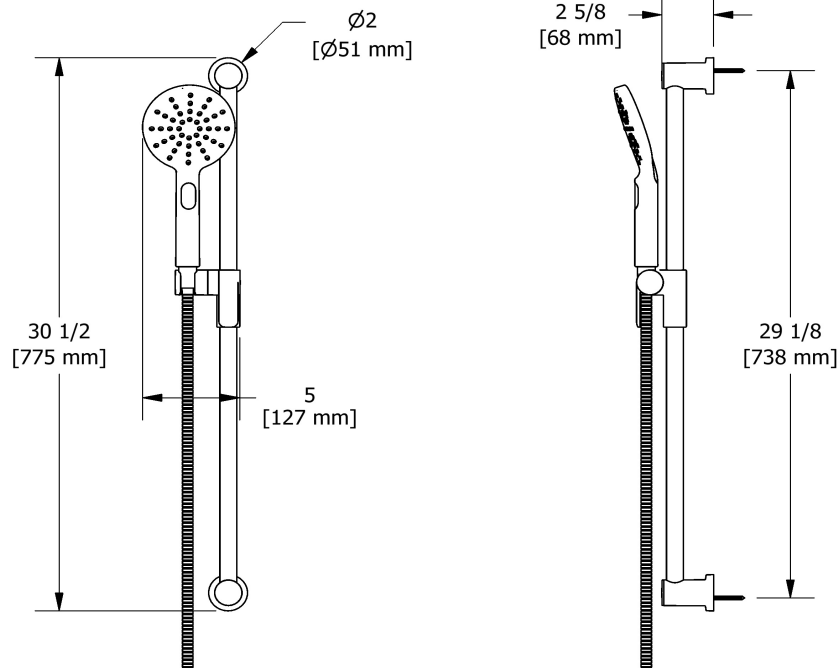

## Customer Service

Ontario, West Canada : 888-287-5354 Quebec, Maritimes, United States : 866-473-8442

Hand shower rail  
**4664**

# Specifications

## Descriptions

- Ø22 mm (7/8") slide bar
- Easy-Glide left cursor
- 4364, 2-jet hand shower
- Scale-free
- 150 cm (59") double interlock flexible hose, swivel and 2 check valves

Sizes, models and finishes may differ from those presented.