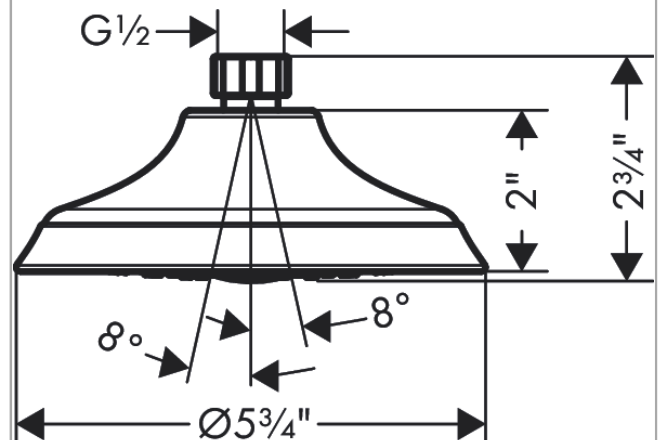

Joleena
Showerhead 150 1-Jet, 1.75 GPM
 Finishes : **chrome** Part no. : **04780000**

Description

Features

- 45 no-clog spray channels
- Spray modes: Full
- Flow: 1.75 GPM (6.6 L/Min)
- Fully-finished matching spray face

Item details

List Price \$ 79.00

Technology

Compliance

Product image

Scale drawing

Joleena
Showerhead 150 1-Jet, 1.75 GPM
Finishes : **chrome** Part no. : **04780000**

Exploded drawing

Year of production: >09/19

Joleena
Showerhead 150 1-Jet, 1.75 GPM
 Finishes : **chrome** Part no. : **04780000**

Spare parts list

Year of production: >**09/19**

Pos.	Description	Part no.	Price	PU
1	filter packing	94246000	-	1