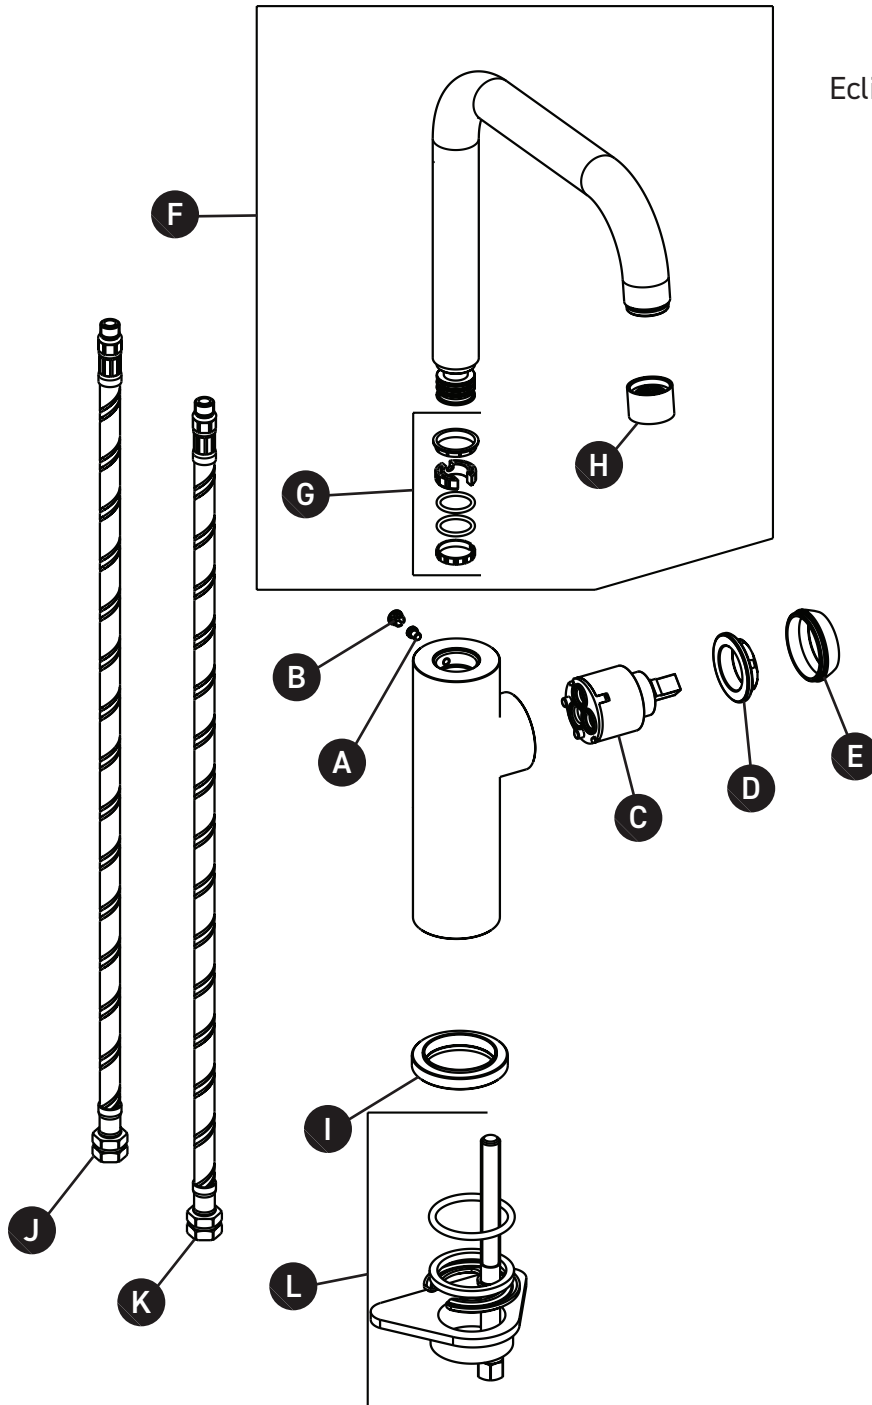

ORDER BY PART NUMBER

ILLUSTRATED PARTS

EC60D1

Eclissi™ Bar/Food Prep Kitchen Faucet - U Spout

ID	Kit Number	Finish
A	16 001864	N/A
B	16 000658	N/A
C	16 000007	N/A
D	16 000112	N/A
E	16 000794	N/A
F	16 003064	See below
G	16 000165	N/A
H	16 003065	N/A
I	16 000181	See below
J	16 000465	N/A
K	16 000466	N/A
L	16 000442	N/A