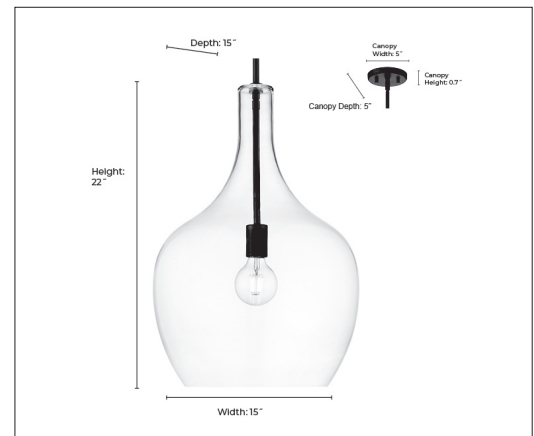

Millennium Lighting
105 Declaration Drive
McDonough, GA 30253
www.millenniumlighting.com