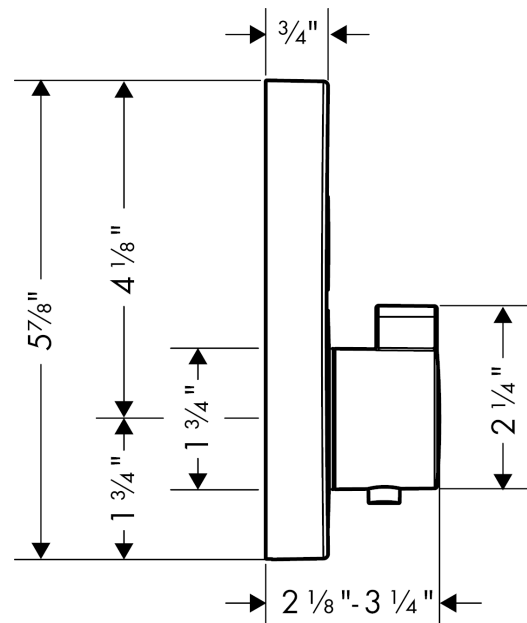

**ShowerSelect S**

**Thermostatic Trim for 2 Functions, Round**

Finishes : **brushed nickel** Part no. : **15743821**

**Description**

**Features**

- Outlets may be operated simultaneously
- Select push-button on/off control for 2 outlets
- Flow: 8.0 GPM (30.3 L/Min) / 2.0 GPM (7.6 L/Min)
- Thermostatic cartridge, Start/stop cartridge
- Anti-scald 100° safety stop
- Optimized for water-efficient shower products
- Trim comes with Select buttons: handshower and Rain
- Optional accessory to limit total flow to 2.0 GPM @ 80 psi where required

**Item details**

List Price \$ 862.00

**Technology**

**Compliance**

**Product image**

**Scale drawing**

**ShowerSelect S**  
**Thermostatic Trim for 2 Functions, Round**  
Finishes : **brushed nickel** Part no. : **15743821**

## ShowerSelect S

Thermostatic Trim for 2 Functions, Round

Finishes : **brushed nickel** Part no. : **15743821**