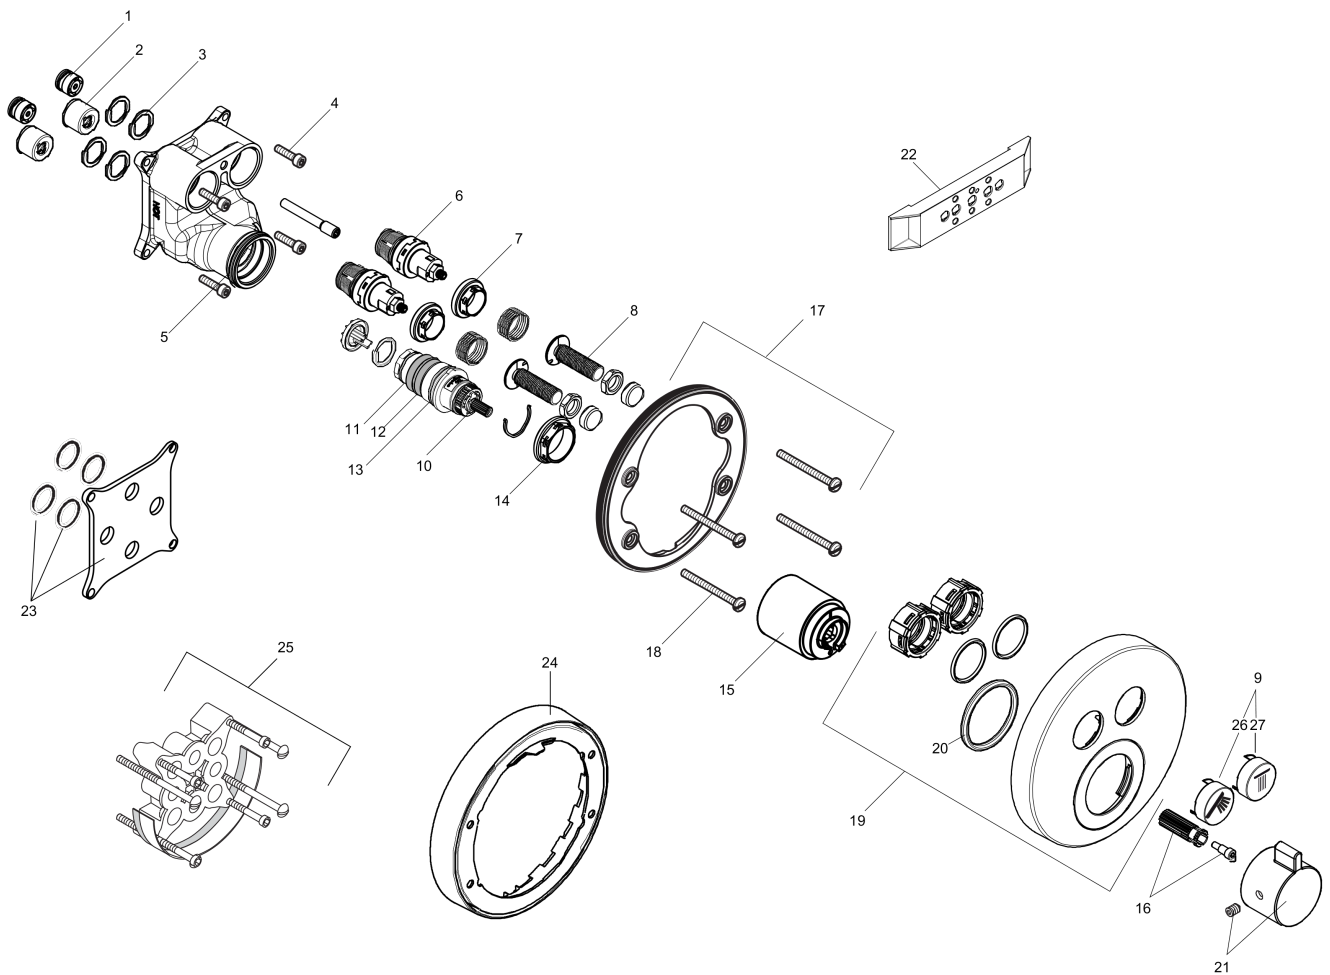

**ShowerSelect S**

**Thermostatic Trim for 2 Functions, Round**

Finishes : **brushed nickel** Part no. : **15743821**

**Description**

**Features**

- Outlets may be operated simultaneously
- Select push-button on/off control for 2 outlets
- Flow: 8.0 GPM (30.3 L/Min) / 2.0 GPM (7.6 L/Min)
- Thermostatic cartridge, Start/stop cartridge
- Anti-scald 100° safety stop
- Optimized for water-efficient shower products
- Trim comes with Select buttons: handshower and Rain
- Optional accessory to limit total flow to 2.0 GPM @ 80 psi where required

**Item details**

List Price \$ 862.00

**Technology**

**Compliance**

**Product image**

**Scale drawing**

**ShowerSelect S**  
**Thermostatic Trim for 2 Functions, Round**  
Finishes : **brushed nickel** Part no. : **15743821**

**Exploded drawing**

Year of production: >12/14

## ShowerSelect S

Thermostatic Trim for 2 Functions, Round

Finishes : **brushed nickel** Part no. : **15743821**