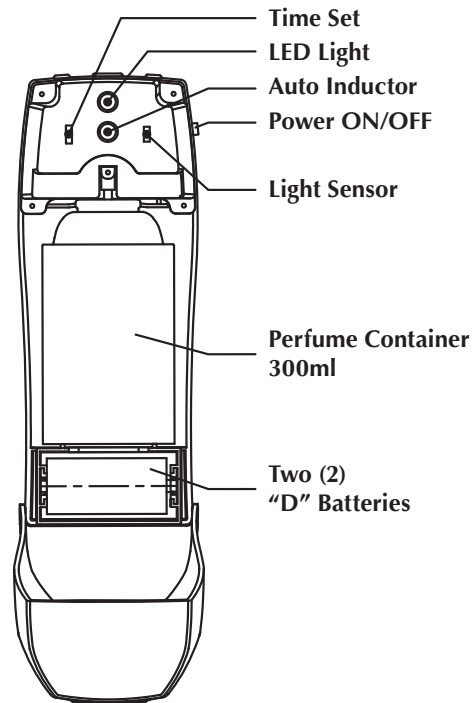

FEATURES:

1. LED light display
2. Programmable automatic dispensing intervals of 5, 10, 15 or 30 minutes
3. 3 operation settings of day, night or 24 hours

INSTRUCTIONS:

1. Make sure the unit switch is "OFF" before opening cover
2. To open cover, push button down and slightly lift cover and pull
3. Insert 2 "D" batteries into unit
4. Set spraying time interval to 5, 10, 15 or 30 minutes
5. Set operation mode to DAY, NIGHT or 24HR
6. Put in fragrance container and close cover
7. Set unit away from body and face before switching it "ON"

IMPORTANT NOTES:

1. For best results, it is recommended to place unit on a tall piece of furniture or mounted high on a wall
2. Make sure unit is set away from any heat or fire

Do not place unit in front of face when it is "ON"