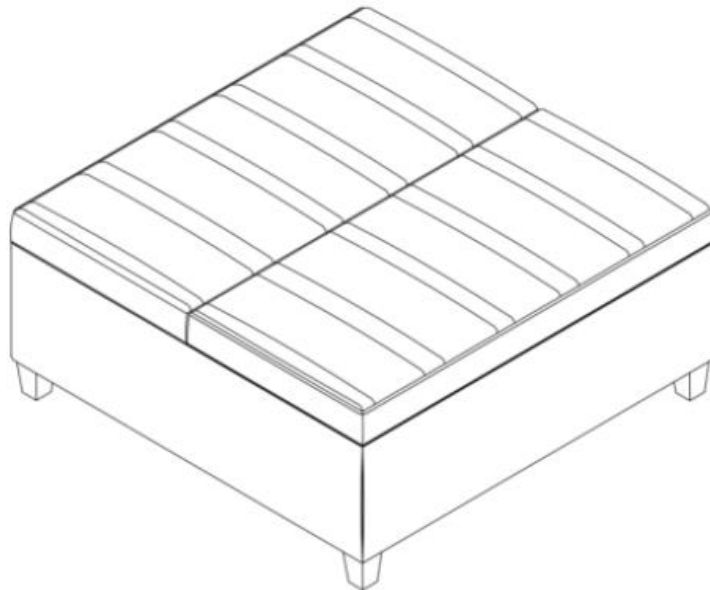

SIMPLIHOME®

Ellis / Tyler / Aaron

Coffee Table Storage Ottoman

MODEL # AXCOT-266-LGL

brooklyn + max™ 

Wynden+Hall™
HOME DECOR

SIMPLIHOME®

Great quality is a right.