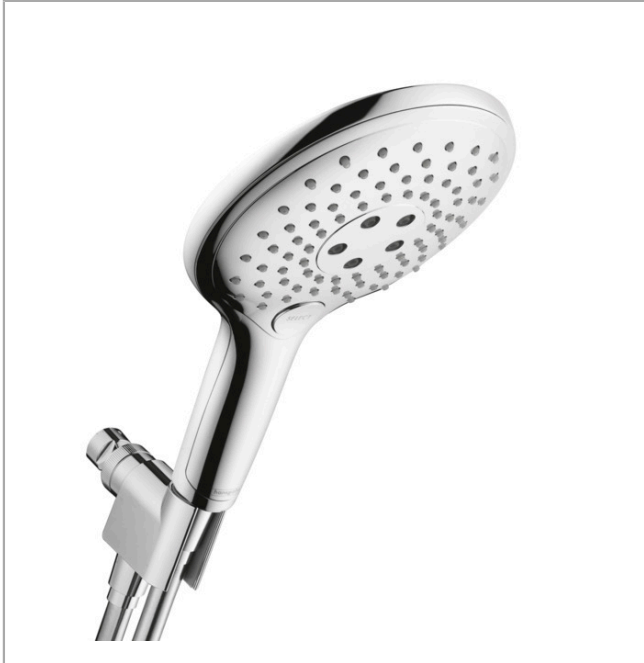

Raindance Select S
Handshower Set 150 3-Jet, 2.5 GPM
 Finishes : **chrome** Part no. : **04487000**

Description

Features

- Consists of: Handshower, Handshower holder, Handshower hose
- Spray modes: RainAir, CaresseAir, Mix
- Select button for comfortable alternation of spray modes
- Flow: 2.5 GPM (9.5 L/Min)
- 26° adjustment

Item details

List Price \$ 253.00

Technology

Compliance

Product image

Scale drawing

Raindance Select S
Handshower Set 150 3-Jet, 2.5 GPM
 Finishes : **chrome** Part no. : **04487000**

Exploded drawing

Year of production: >03/19

Raindance Select S
Handshower Set 150 3-Jet, 2.5 GPM
 Finishes : **chrome** Part no. : **04487000**

Spare parts list

Year of production: >03/19

Pos.	Description	Part no.	Price	PU
1	support	04580000	-	1
2	filter packing	88649000	-	1
3	nut	97958000	-	1
4	lever collar	97536000	-	1
5	seal	97606000	-	1
6	ball joint	97331000	-	1
7	set of non return valves DW 15	94074000	-	1
8	seal	98058000	-	1
9	shower hose 1,60 m	28276003	-	1
10	filter packing	94246000	-	1
11	handshower	28588001	-	1