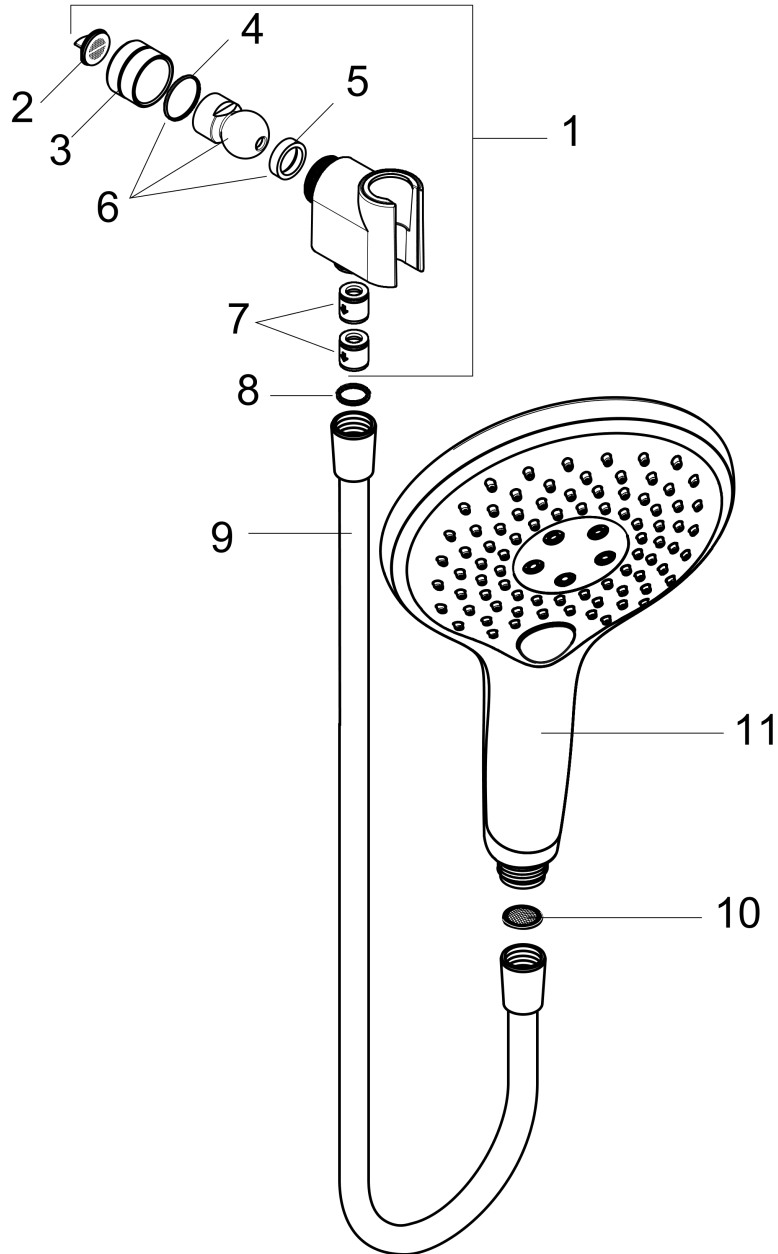

Raindance Select S
Handshower Set 150 3-Jet, 2.5 GPM
 Finishes : **chrome** Part no. : **04487000**

Description

Features

- Consists of: Handshower, Handshower holder, Handshower hose
- Spray modes: RainAir, CaresseAir, Mix
- Select button for comfortable alternation of spray modes
- Flow: 2.5 GPM (9.5 L/Min)
- 26° adjustment

Item details

List Price \$ 253.00

Technology

Compliance

Product image

Scale drawing

Raindance Select S
Handshower Set 150 3-Jet, 2.5 GPM
 Finishes : **chrome** Part no. : **04487000**

Exploded drawing

Year of production: >03/19

Raindance Select S
Handshower Set 150 3-Jet, 2.5 GPM
 Finishes : **chrome** Part no. : **04487000**

Spare parts list

Year of production: >03/19

Pos.	Description	Part no.	Price	PU
1	support	04580000	-	1
2	filter packing	88649000	-	1
3	nut	97958000	-	1
4	lever collar	97536000	-	1
5	seal	97606000	-	1
6	ball joint	97331000	-	1
7	set of non return valves DW 15	94074000	-	1
8	seal	98058000	-	1
9	shower hose 1,60 m	28276003	-	1
10	filter packing	94246000	-	1
11	handshower	28588001	-	1