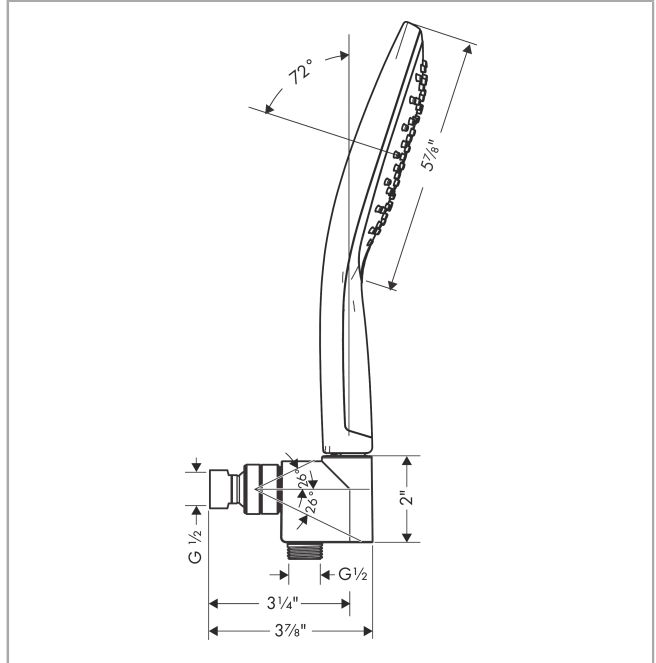

Raindance Select S
Handshower Set 150 3-Jet, 2.5 GPM
 Finishes : **chrome** Part no. : **04487000**

Description

Features

- Consists of: Handshower, Handshower holder, Handshower hose
- Spray modes: RainAir, CaresseAir, Mix
- Select button for comfortable alternation of spray modes
- Flow: 2.5 GPM (9.5 L/Min)
- 26° adjustment

Item details

List Price \$ 253.00

Technology

Compliance

Product image

Scale drawing

Raindance Select S
Handshower Set 150 3-Jet, 2.5 GPM
 Finishes : **chrome** Part no. : **04487000**

Exploded drawing

Year of production: >03/19

Raindance Select S
Handshower Set 150 3-Jet, 2.5 GPM
 Finishes : **chrome** Part no. : **04487000**

Spare parts list

Year of production: >03/19

Pos.	Description	Part no.	Price	PU
1	support	04580000	-	1
2	filter packing	88649000	-	1
3	nut	97958000	-	1
4	lever collar	97536000	-	1
5	seal	97606000	-	1
6	ball joint	97331000	-	1
7	set of non return valves DW 15	94074000	-	1
8	seal	98058000	-	1
9	shower hose 1,60 m	28276003	-	1
10	filter packing	94246000	-	1
11	handshower	28588001	-	1