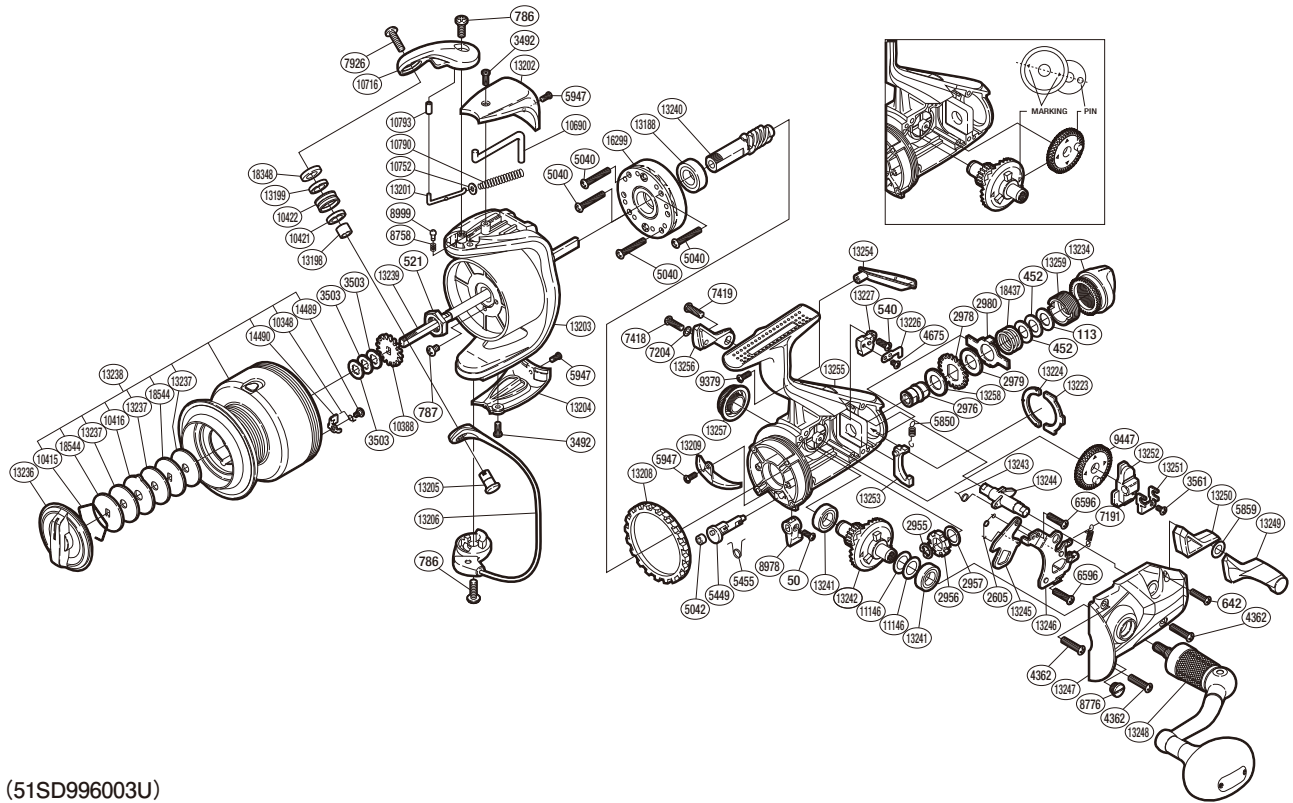

## BTR-6000D

(51SD996003U)

#	Part No.	Description	#	Part No.	Description	#	Part No.	Description
50	10MPT	Screw	7926	103HN	Screw	13227	106WH	Baitrunner Pawl Guide
113	10C0Z	Washer	8758	10HEN	Click Spring	13234	10LYF	Baitrunner Tension Dial
452	10BXE	Washer	8776	104KM	Oil Cap	13236	10MS7	Drag Knob
521	10MSW	Rotor Nut	8978	10JG2	Anti-reverse Lever	13237	1033Y	Drag Washer
540	103GS	Screw	8999	10HEA	Click Pin	13238	10ENY	Spool Assembly
642	10M35	Screw	9379	10L1U	Screw	13239	10PXL	Main Shaft
786	103J1	Screw	9447	104X0	Oscillating Gear	13240	10M3W	Pinion Gear
787	103L6	Screw	10348	10JX9	Click Spring	13241	104JD	Ball Bearing
2605	10QCX	Clutch Pawl Spring	10388	103MP	Spool Support	13242	104K9	Drive Gear
2955	10S54	C Lock	10415	10B6L	Drag Washers Retainer	13243	104CH	Clutch Spring
2956	10TY8	Baitrunner Ratchet	10416	10BE2	Eared Washer	13244	106MW	Baitrunner Lever Shaft
2957	10PDB	Spacer	10421	10CZA	Line Roller Collar	13245	10G70	Clutch Pawl
2976	105SS	Free Spool Tension Shaft	10422	10KQS	Line Roller	13246	10NZU	Clutch Plate Assembly
2978	10TY6	Click Gear	10690	10F19	Bail Trip Lever	13247	10CXM	Side Cover
2979	10KMT	Free Spool Tension Washer	10716	10Q3W	Bail Arm	13248	105FD	Handle Assembly
2980	10TY9	Eared Washer	10752	10TYE	Spring Guide A Support	13249	10G93	Baitrunner Lever Arm L
3492	103DC	Screw	10790	10FVF	Bail Spring	13250	106NB	Baitrunner Lever Bridge
3503	10BXK	Spool Washer	10793	10PK9	Bail Arm Collar	13251	10JZS	Oscillating Slider Retainer
3561	10MT4	Screw	11146	10JDB	Washer	13252	104VP	Oscillating Slider
4362	10MBT	Screw	13188	10BGD	Ball Bearing	13253	10N0V	Baitrunner Pawl
4675	10LV7	Screw	13198	10FE5	Line Roller Spacer	13254	106JT	Body I.D. Plate
5040	103LA	Screw	13199	10HAU	Line Roller Collar B	13255	10K3W	Body
5042	106F8	Anti-Reverse Cam Ring	13201	105YT	Bail Spring Guide A	13256	10NCX	Baitrunner Lever Arm R
5449	10DA2	Anti-Reverse Cam	13202	10DD8	Bail Spring Cover	13257	10GVL	Handle Screw Cap
5455	10DCK	Anti-Reverse Cam Spring	13203	10K25	Rotor	13258	10P2G	Free Spool Tension Washer
5850	10G75	Baitrunner Pawl Spring	13204	10FV5	Bail Hold Support Guard	13259	106RQ	Free Spool Tension Screw
5859	10ATP	Spacer	13205	10DB3	Line Roller Support	14489	10BQG	Screw
5947	103NH	Screw	13206	107MD	Bail Assembly	14490	10PEM	Drag Click
6596	10M2J	Screw	13208	10D7T	Friction Ring	16299	10QPF	Roller Clutch Assembly
7191	104UK	Baitrunner Click Spring	13209	10D91	Bail Trip Strike	18348	10HQZ	Washer
7204	10KF3	Lock Washer	13223	10S63	Dial Retainer	18437	106RR	Free Spool Tension Spring
7418	10L6L	Screw	13224	1050X	Dial Retainer B	18544	10N27	Key Washer
7419	10LLG	Screw	13226	106RY	Dial Click			