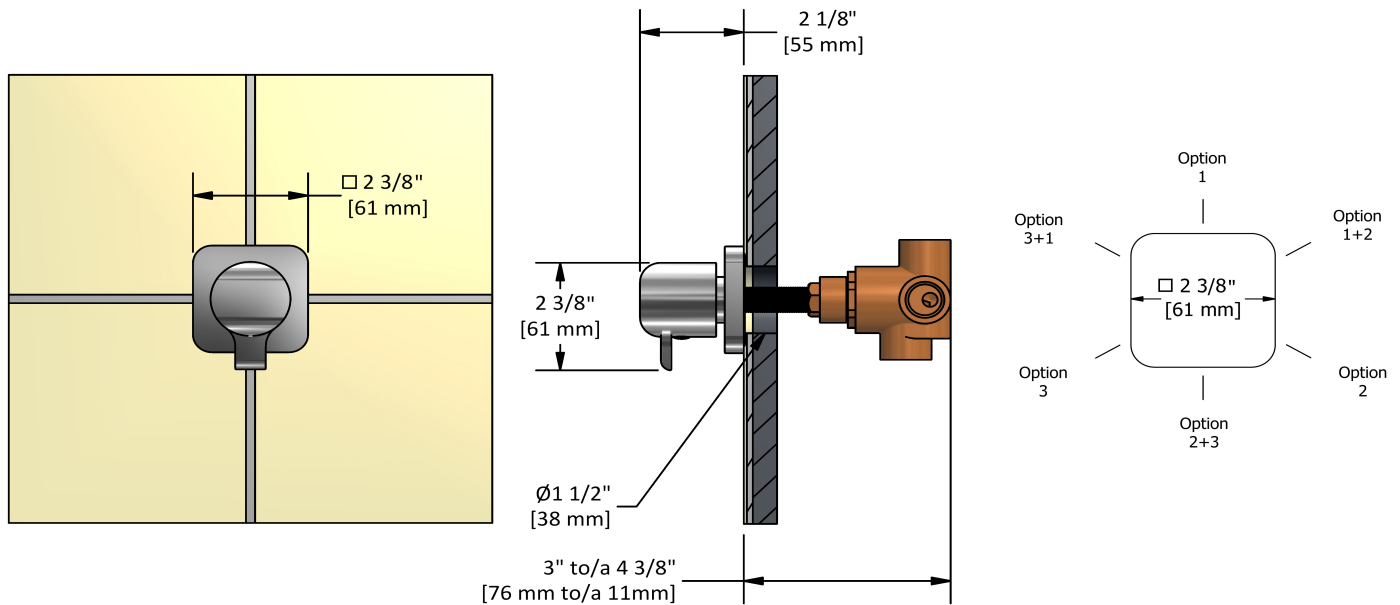

Certifications

- CSA B125.1
- ASME A112.18.1
- CMR248 Approval

UPC®