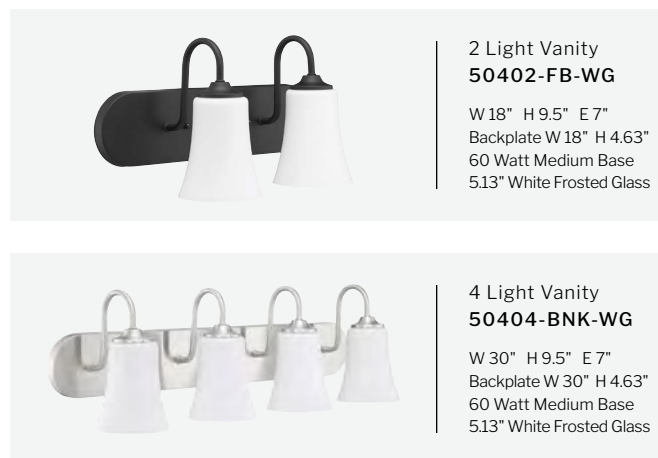

FEATURES

- Down Wall Mount
- Damp Rated

FINISHES

FEATURES

- Available in Clear Seeded Glass or White Frosted Glass
Add -WG to end of Model Number for White Frosted Glass
- Up or Down Wall Mount
- Damp Rated

FINISHES

FEATURES

- White Frosted Glass
- Up or Down Wall Mount
- Damp Rated

FINISHES

FEATURES

- Clear Glass
- Up or Down Wall Mount
- Damp Rated

FINISHES