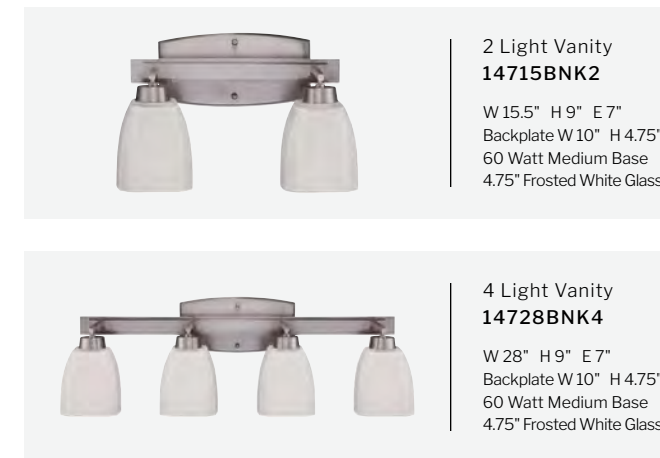

FEATURES

- Down Wall Mount
- Damp Rated

FINISHES

FEATURES

- Available in Clear Seeded Glass or White Frosted Glass
Add -WG to end of Model Number for White Frosted Glass
- Up or Down Wall Mount
- Damp Rated

FINISHES

FEATURES

- White Frosted Glass
- Up or Down Wall Mount
- Damp Rated

FINISHES

FEATURES

- Clear Glass
- Up or Down Wall Mount
- Damp Rated

FINISHES