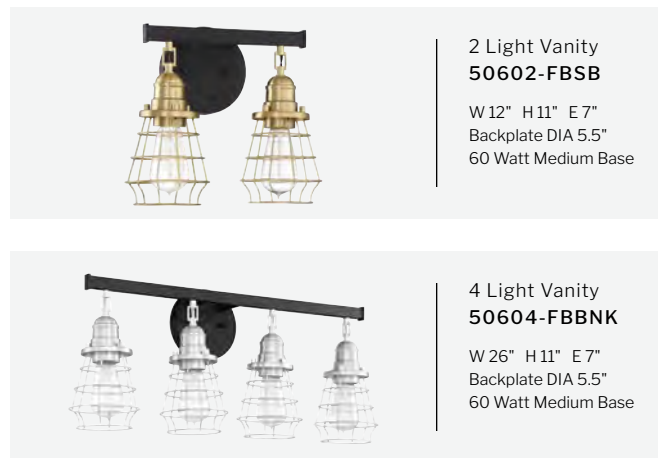

FEATURES

- Down Wall Mount
- Damp Rated

FINISHES

FEATURES

- Available in Clear Seeded Glass or White Frosted Glass
Add -WG to end of Model Number for White Frosted Glass
- Up or Down Wall Mount
- Damp Rated

FINISHES

FEATURES

- White Frosted Glass
- Up or Down Wall Mount
- Damp Rated

FINISHES

FEATURES

- Clear Glass
- Up or Down Wall Mount
- Damp Rated

FINISHES