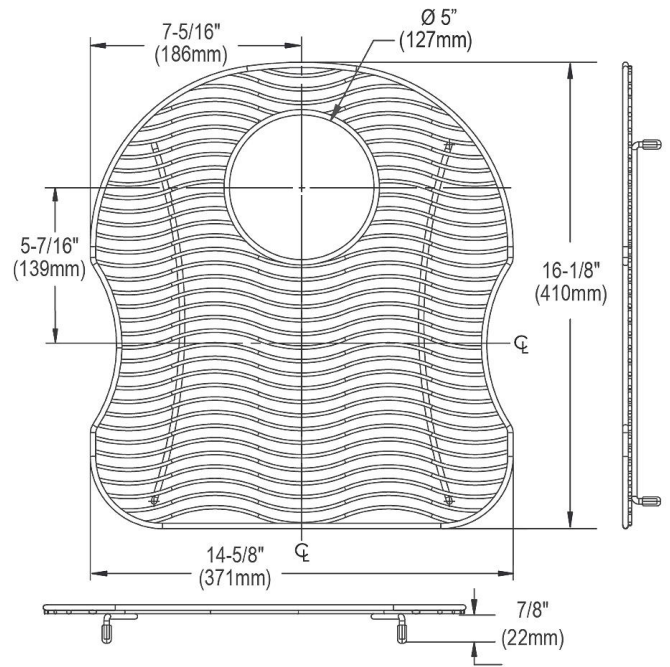

A Century of Tradition and Quality. For more than 100 years, Elkay has been making innovative products and providing exceptional customer care. We take pride in offering plumbing products that make life easier, inspire change and leave the world a better place.

[Clean and Care Manual (PDF)](#)

[Clean and Care Manual (PDF)](#)

[Warranty (PDF)](#)