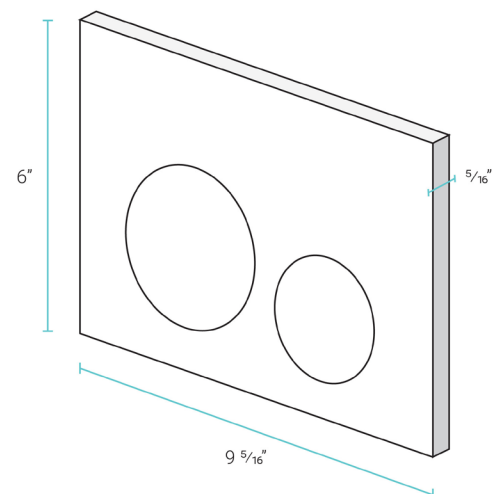

Specifications:

- N.W: 2.0 lb.
- L: $9 \frac{5}{16}$ " x W: $\frac{5}{16}$ " x H: 6"

Included Parts:

- Flush Actuator: SM-WC001W

Compatible Parts (sold separately):

- Residential Concealed In-Wall Toilet Tank for Back-to-Wall Toilet: SM-WC324
- Commercial Concealed In-Wall Toilet Tank for Back-to-Wall Toilet: SM-WC326
- Residential Concealed In-Wall Toilet Tank for Wall-Hung Toilet: SM-WC424
- Commercial Concealed In-Wall Toilet Tank for Wall-Hung Toilet: SM-WC426

Installation:

- In-wall

Specifications:

- N.W: 33.0 lb.
- L: 22 ¹³/₁₆" x W: 4 ³/₄" x H: 51 ³/₁₆"