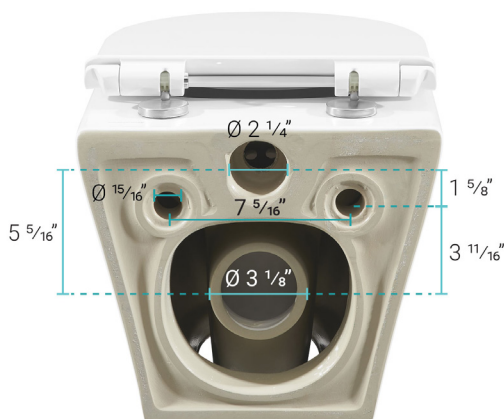

Required Components (sold separately):

- Wall Actuator: SM-WC001, SM-WC002, SM-WC003 *
- In-Wall Tank Carrier System: SM-WC424, SM-WC426

* Color & style options available