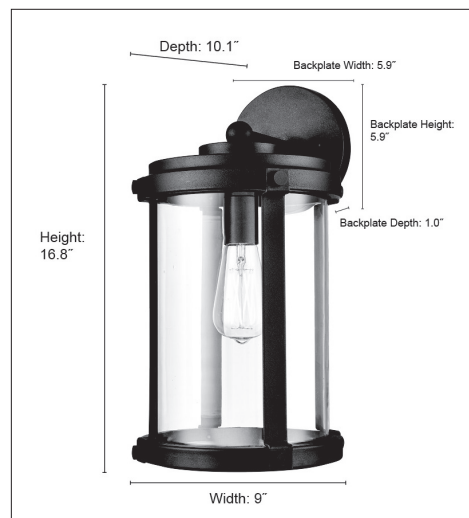

290101

ONE LIGHT OUTDOOR WALL MOUNT

FINISH

TBK - Textured Black

DIMENSIONS

Width 9"
Height 16.8"
Depth 10.1"
Backplate Width 5.9"
Backplate Height 5.9"
Backplate Depth 1.0"
Weight 6.52 lbs

MATERIAL

Steel

GLASS

Glass Clear

LAMPING

Bulbs 1-Medium
Bulb Base Medium (E26)
Watts per Bulb 60W
Voltage 120V
Total Wattage 60W
Bulbs Included No

CERTIFICATION

ETL Listed Wet Location

ITEM NUMBER

SKU's 290101 TBK

290101 TBK

Millennium Lighting
105 Declaration Drive
McDonough, GA 30253
www.millenniumlighting.com