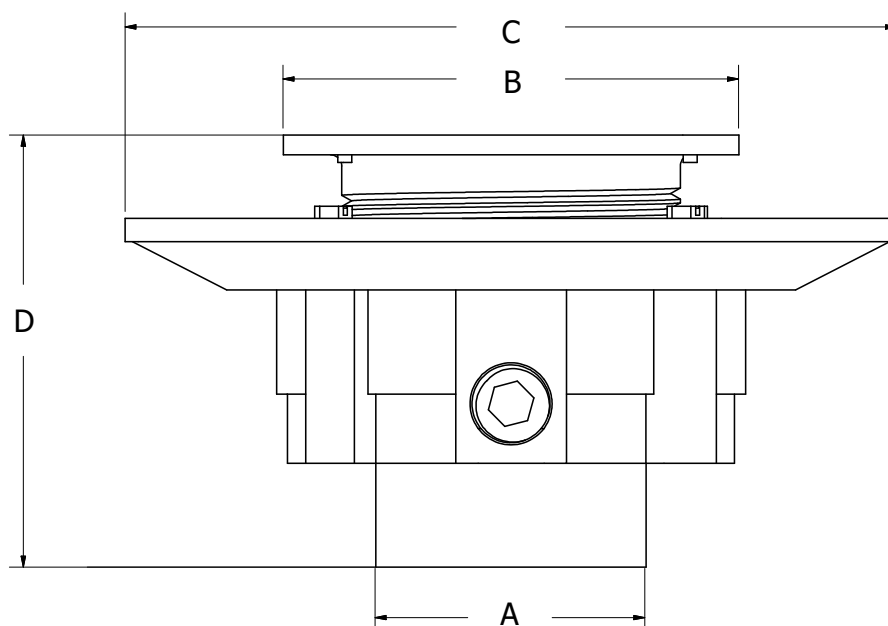

3" X 4" HEAVY DUTY PVC SHOWER DRAIN WITH 3-1/2" PVC SPUD AND 5" ROUND STRAINER, PRIMER TAPPED

- Fits over 3" or inside 4" Schedule 40 DWV pipe
- Comes with round screw-in strainer
- Durable gray PVC spud to camouflage dirt and soap scum
- Primer tapped
- For use with multi-head showers

| Part No. | Strainer Finish | A | B | C | D |
|----------|-------------------|--------------------|-------|-------|---------------|
| D4984BN | Brushed Nickel | 4.23" OD, 3.55" ID | 5.19" | 8.56" | 4.12" - 5.31" |
| D4984RB | Oil Rubbed Bronze | 4.23" OD, 3.55" ID | 5.19" | 8.56" | 4.12" - 5.31" |
| D4984WB | Old World Bronze | 4.23" OD, 3.55" ID | 5.19" | 8.56" | 4.12" - 5.31" |