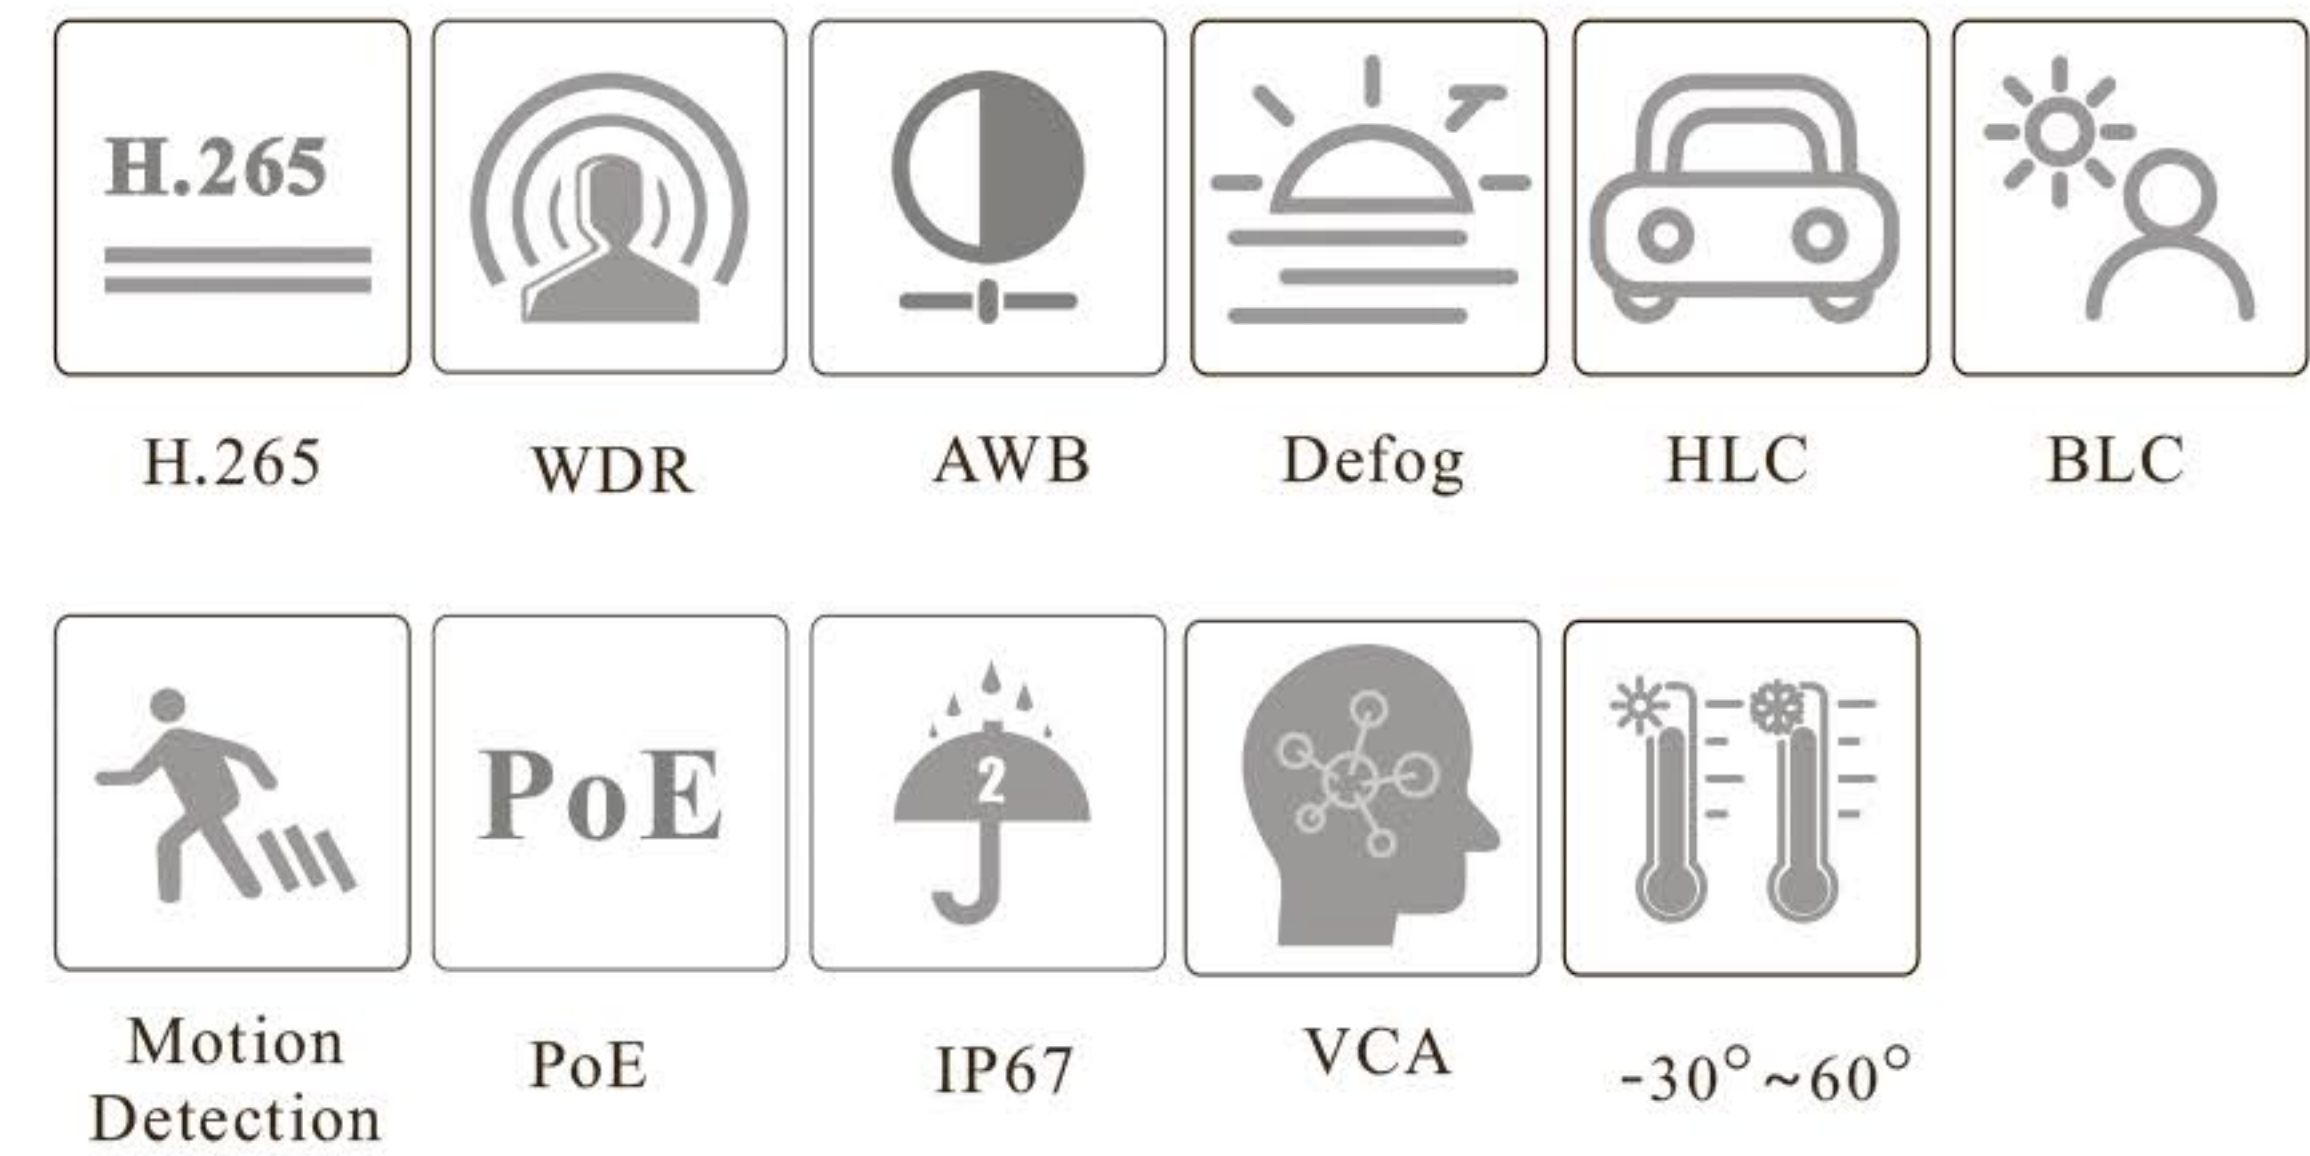

SPECIFICATIONS

Model	K-TIP4KMZW
Specifications	
Camera	
Image Sensor	1 / 2.8" CMOS
Image Size	3840×2160
Electronic Shutter	1 s ~ 1 / 100000 s
Iris Type	DC Iris
Min. Illumination	0.02 lux @ F1.6, AGC ON; 0 lux with IR 0.01 lux @ F1.2, AGC ON; 0 lux with IR
Lens	2.8~ 12mm@F1.6
Field of View	Horizontal:102°~ 32.1°; Vertical :69.6°~ 18.4°; Diagonal:109.6°~ 36.5°
Focus	Motorized
Lens Mount	Φ 14
Day&Night	ICR
Wide Dynamic Range	120dB
BLC	Yes
HLC	Yes
Defog	Yes
Digital NR	3D DNR
Angle Adjustment	Pan: 0°~360°; Tilt:0°~80°; Rotation: 0°~360°
Image	
Video Compression	H.265+ / H.265 / H.264+ / H.264 / MJPEG
H.264 Compression Standard	Baseline Profile/Main Profile/High Profile
Resolution	8MP (3840 × 2160), 6MP(3072 × 2048), 5MP(2592 × 1944), 4MP (2560 × 1520), 2K(2560 × 1440), 3MP(2304 × 1296), 1080P (1920 × 1080), 720P (1280 × 720), D1, CIF, 480 × 240
Main Stream	60Hz : 8MP(1~20fps)/6MP/5MP/4MP/2K/3MP/1080P/720P(1~30fps) 50Hz : 8MP(1~20fps)/6MP/5MP/4MP/2K/3MP/1080P/720P(1~25fps)
Sub Stream	60Hz: 720P(1~12fps)/D1/480 × 240(1~30fps) 50Hz: 720P/D1/480 × 240(1~25fps)
Third Stream	60Hz: D1/CIF/480 × 240 (1~30fps) 50Hz: D1/CIF/480 × 240 (1~25fps)
Bit Rate	64 Kbps ~ 12 Mbps
Bit Rate Type	VBR / CBR
Audio Compression	G711A / U
Image Settings	ROI, Saturation, Brightness, Hue, Contrast, Wide Dynamic, Sharpness, NR, etc. adjustable through client software or web browser
ROI	Each ROI to be configured separately
Interfaces	
Network	RJ45
Video Output	No
Audio	1CH built-in MIC; 1CH audio input
Storage	Built-in micro SD card slot; up to 256GB
Reset	Yes
Functions	
Remote Monitoring	Web browsing, CMS remote control
Online Connection	Support simultaneous monitoring for up to 10 users; Support multi-stream real time transmission
Network Protocol	UDP, IPv4, IPv6, DHCP, NTP, RTSP, RTP, RTCP, ICMP, IGMP, PPPoE, DDNS, SMTP, FTP, SNMP, HTTP, 802.1x, UPnP, HTTPs, QoS
Interface Protocol	ONVIF
Storage	Network remote storage; micro SD card storage
Smart Alarm	Motion detection; SD card error; SD card full
Intelligent Analytics	Scene change, video blur detection, video color cast detection, line crossing detection, intrusion detection
General function	Watermark, IP address filtering, video mask, heartbeat, password protection, etc.
IR Distance	30~50m
Protection Grade	IP 67
PoE	Yes (IEEE802.3af)