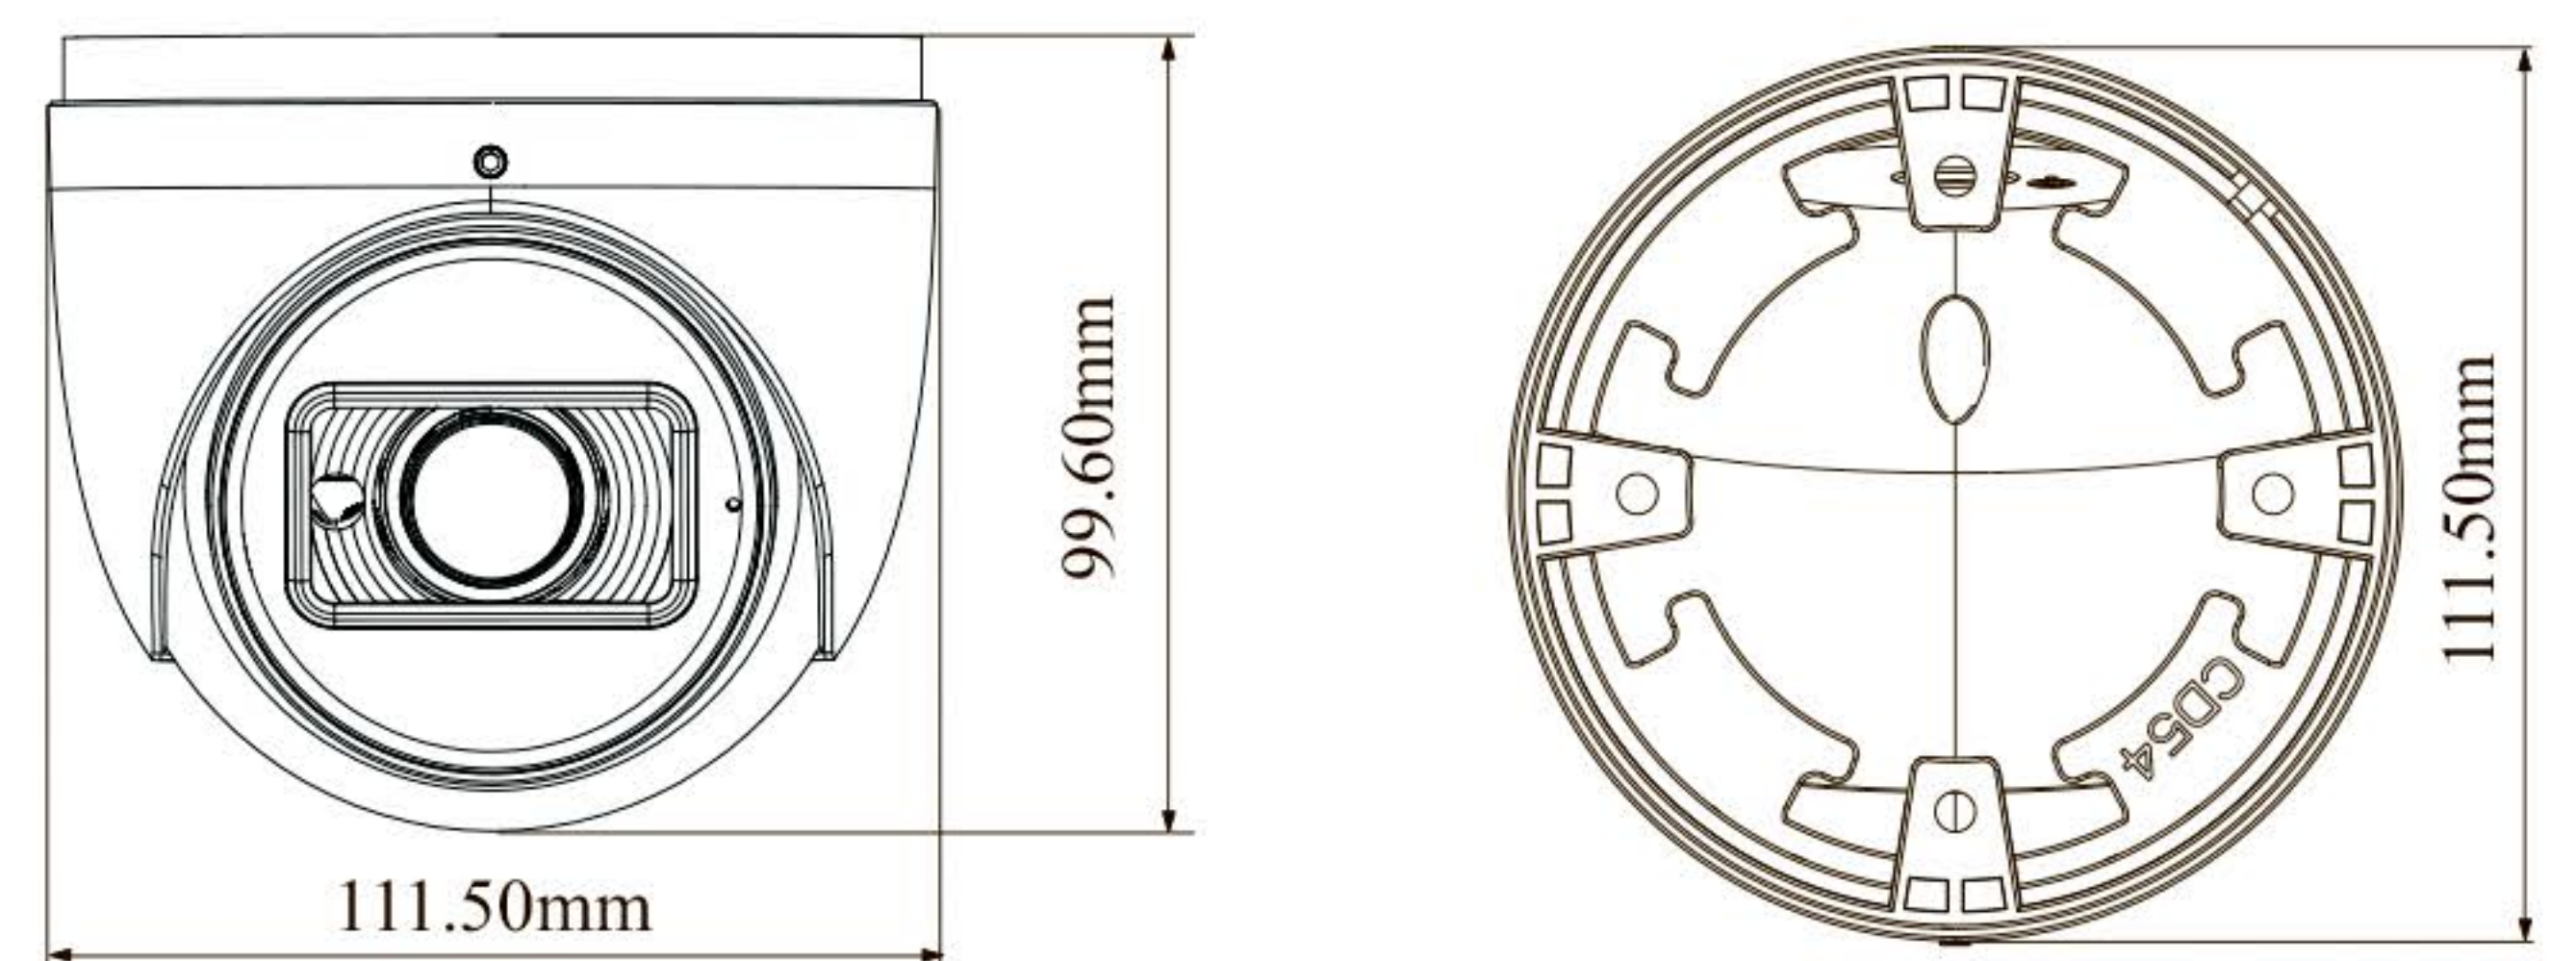

Others

Power Supply	DC12V/PoE
Power Consumption	< 8W
Operating Environment	- 30 °C ~ 60 °C (-22°F~140°F) Humidity: less than 95 % (non-condensing)
Dimensions (mm)	Φ 111.5 × 99.6
Weight (net)	Approx. 0.661KG
Installation	Ceiling mounting; Wall mounting
Certificate	CE, FCC
Environmental Protection	Complies with Directive EU RoHS, WEEE(2012/19/EU), directive 94/62/EC and REACH(EC1907/2006)

DIMENSIONS