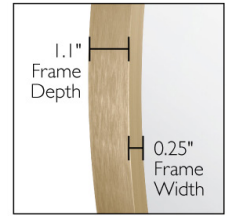

## Maeve Metal Framed Wall Mirror 36" x 24"

Gold

### SPECIFICATIONS

<b>MATERIAL CONSTRUCTION:</b>	Glass	<b>FACE FRAME MATERIAL:</b>	Aluminum
<b>ASSEMBLY REQUIRED:</b>	No	<b>SIDES MATERIAL:</b>	Aluminum
<b>TOOLS NEEDED FOR INSTALLATION:</b>	Screws, Screwdriver	<b>BOTTOM MATERIAL:</b>	Aluminum
<b>ASSEMBLED DIMENSIONS:</b>	36" H x 24" L x 1.1" D	<b>BACK PANEL MATERIAL:</b>	MDF
<b>WEIGHT:</b>	14.87 lbs.	<b>BACK BRACE MATERIAL:</b>	N/A
<b>NUMBER OF DOORS:</b>	0	<b>GLASS STYLE:</b>	Flat Panel
<b>DOOR MATERIAL:</b>	N/A	<b>LIGHTED:</b>	No
<b>NUMBER OF SHELVES:</b>	N/A	<b>POWER SOURCE:</b>	N/A
<b>ADJUSTABLE SHELVES:</b>	N/A	<b>MOUNTING HARDWARE INCLUDED:</b>	Yes
<b>SHELF MAX WEIGHT CAPACITY:</b>	N/A	<b>MOUNTING TYPE:</b>	Wall Mount
<b>SHELF WIDTH:</b>	N/A	<b>QTY OF LAMPS:</b>	N/A
<b>SHELF THICKNESS:</b>	N/A		
<b>SHELF MATERIAL:</b>	N/A		