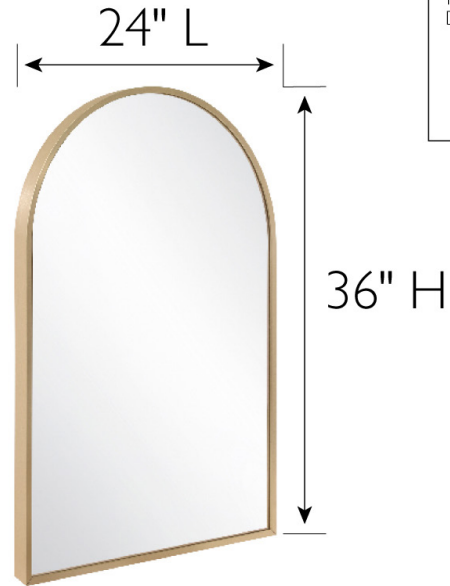

## Maeve Metal Framed Wall Mirror 36" x 24"

Gold

### SPECIFICATIONS

<b>MATERIAL CONSTRUCTION:</b>	Glass	<b>FACE FRAME MATERIAL:</b>	Aluminum
<b>ASSEMBLY REQUIRED:</b>	No	<b>SIDES MATERIAL:</b>	Aluminum
<b>TOOLS NEEDED FOR INSTALLATION:</b>	Screws, Screwdriver	<b>BOTTOM MATERIAL:</b>	Aluminum
<b>ASSEMBLED DIMENSIONS:</b>	36" H x 24" L x 1.1" D	<b>BACK PANEL MATERIAL:</b>	MDF
<b>WEIGHT:</b>	14.87 lbs.	<b>BACK BRACE MATERIAL:</b>	N/A
<b>NUMBER OF DOORS:</b>	0	<b>GLASS STYLE:</b>	Flat Panel
<b>DOOR MATERIAL:</b>	N/A	<b>LIGHTED:</b>	No
<b>NUMBER OF SHELVES:</b>	N/A	<b>POWER SOURCE:</b>	N/A
<b>ADJUSTABLE SHELVES:</b>	N/A	<b>MOUNTING HARDWARE INCLUDED:</b>	Yes
<b>SHELF MAX WEIGHT CAPACITY:</b>	N/A	<b>MOUNTING TYPE:</b>	Wall Mount
<b>SHELF WIDTH:</b>	N/A	<b>QTY OF LAMPS:</b>	N/A
<b>SHELF THICKNESS:</b>	N/A		
<b>SHELF MATERIAL:</b>	N/A		