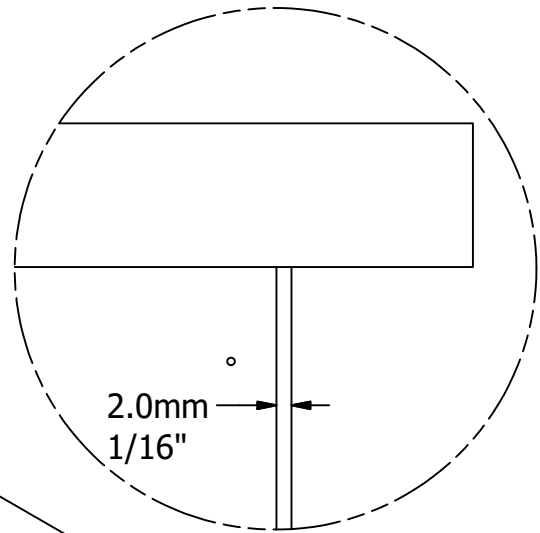

Safety glasses
Gafas de seguridad
Lunettes de protection

Have an assembly question or need a replacement part? Just call
1-800-950-4782, we are here to help.