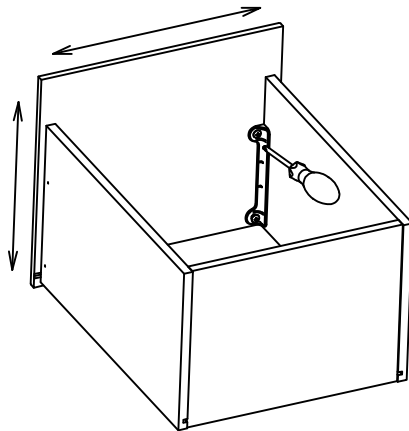

Scan QR Code to Watch Video on:

How to Separate and Install Drawer Slides

[3]

Grommet

Have an assembly question or need a replacement part? Just call **1-800-950-4782**, we are here to help.

Scan QR Code to Watch Video on:

How to Adjust Drawer Fronts

DRAWER FRONT VIEW

REQUIRED TOOL: PHILLIPS SCREWDRIVER

HERRAMIENTA REQUERIDA: DESTORNILLADOR PHILLIPS
 OUTIL REQUIS: TOURNEVIS CRUCIFORME

1. LOOSEN SCREWS.
2. ADJUST DRAWER FRONTS.
3. TIGHTEN SCREWS.