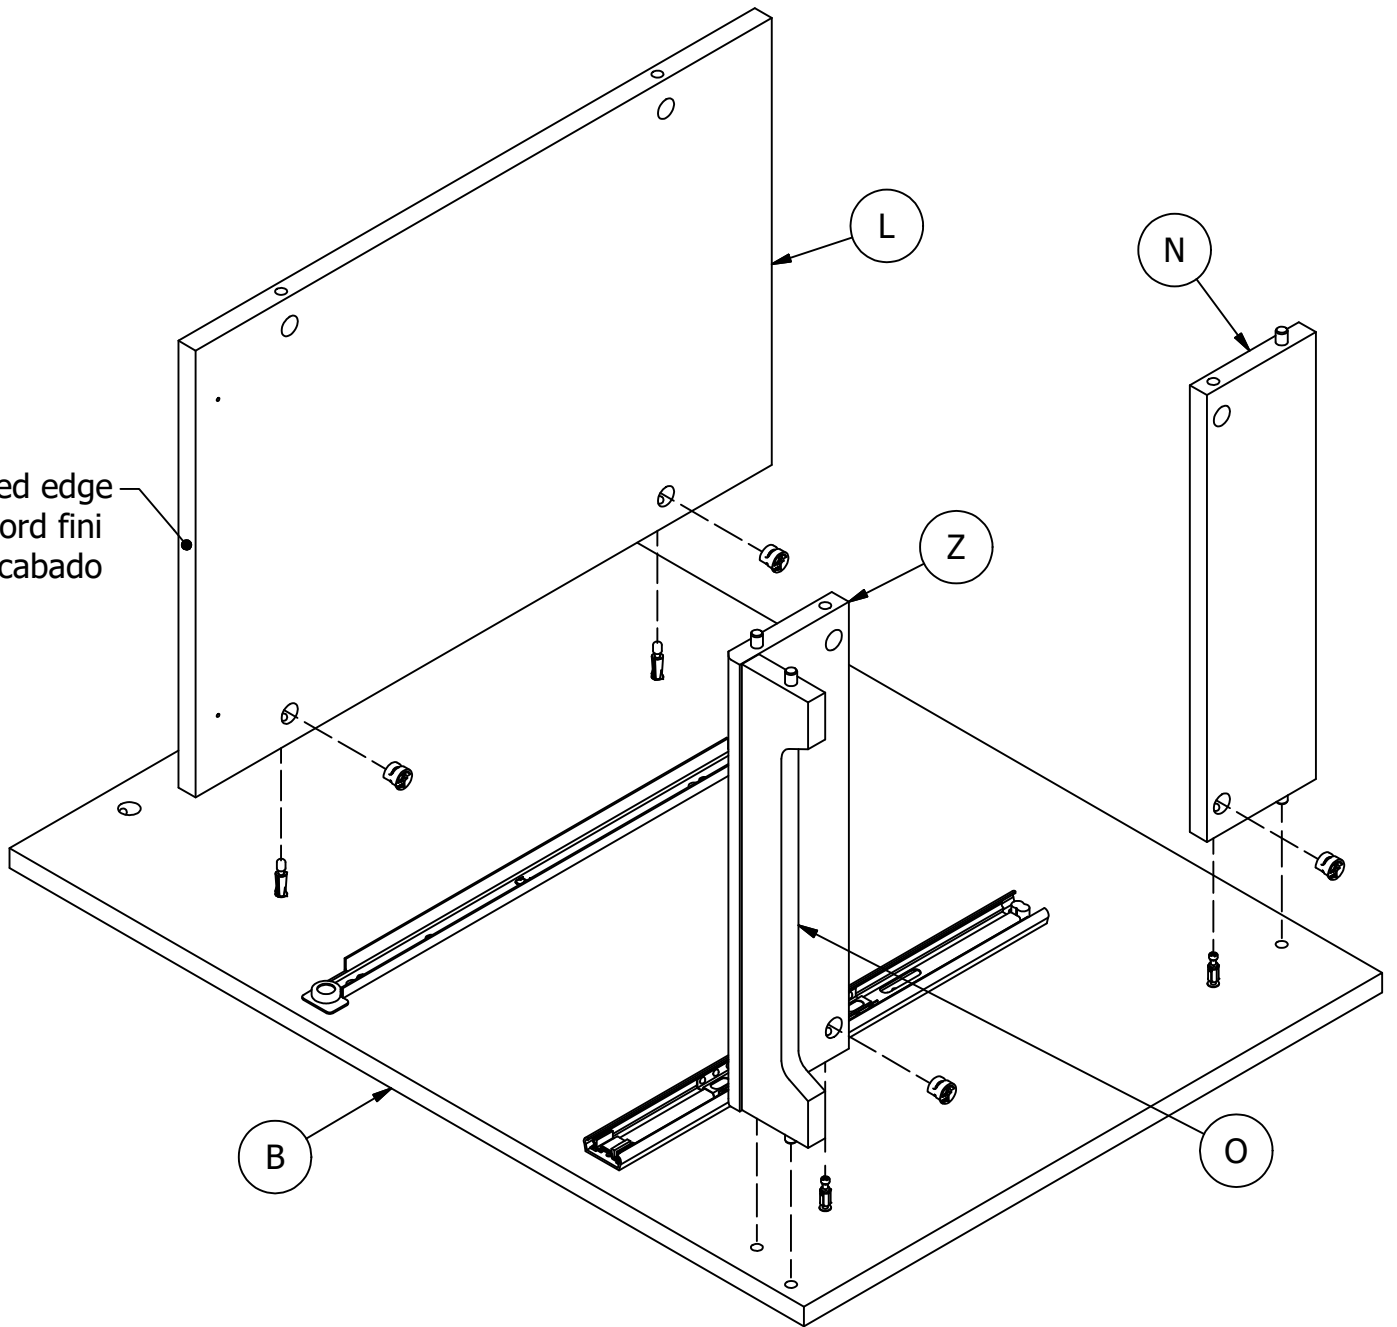

Finished edge
Bord fini
Borde acabado