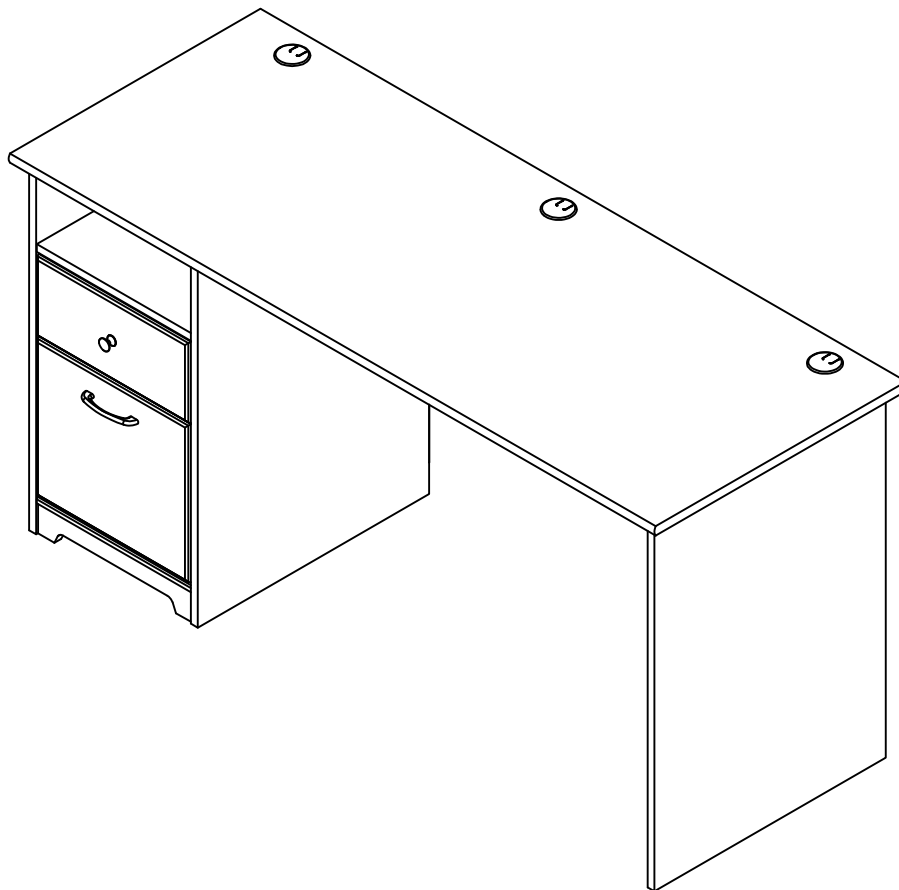

Representatives are available Monday-Friday from 8:30 a.m. to 7:30 p.m. (ET)

60W SINGLE PEDESTAL DESK

Lot Code #

Instruction Sheet Number A210576B

Keep manual for future reference.

For best results, keep these tips in mind: