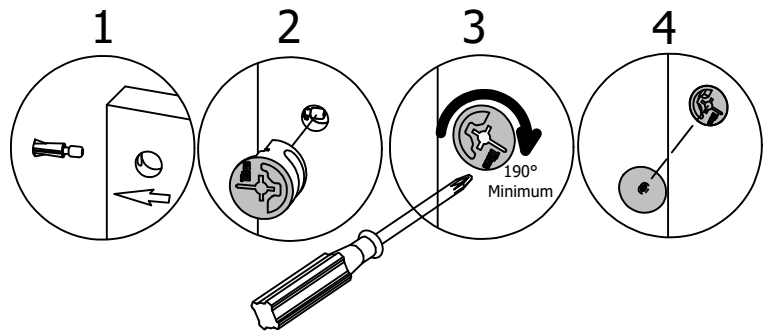

H181468US

KD Cam3000

[2]

Cover Cap

[2]