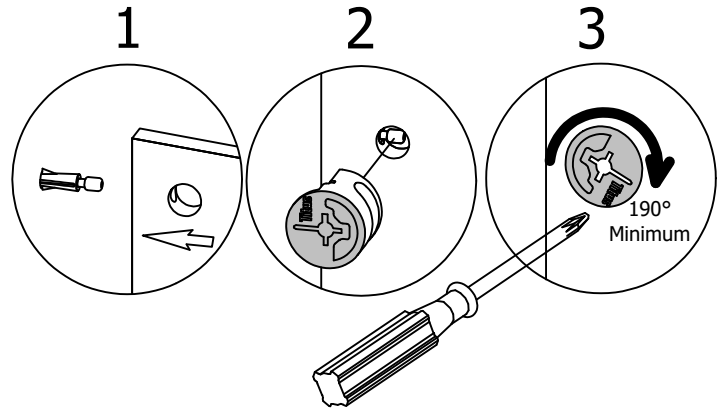

Have an assembly question or need a replacement part? Just call **1-800-950-4782**, we are here to help.