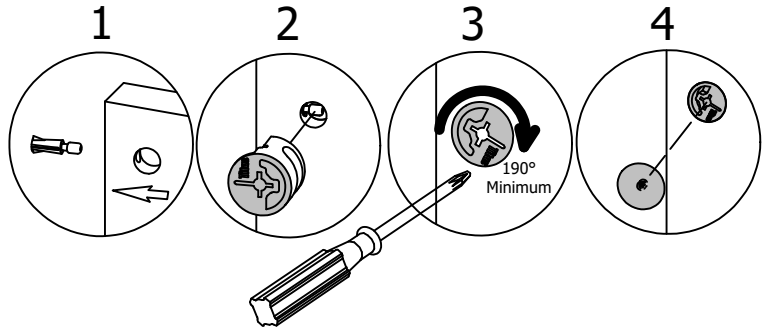

Scan QR Code to Watch Video on:

How to Tighten KD Cams

H181468US

KD Cam3000

[8]

[8]

Cover Cap

Team Lift