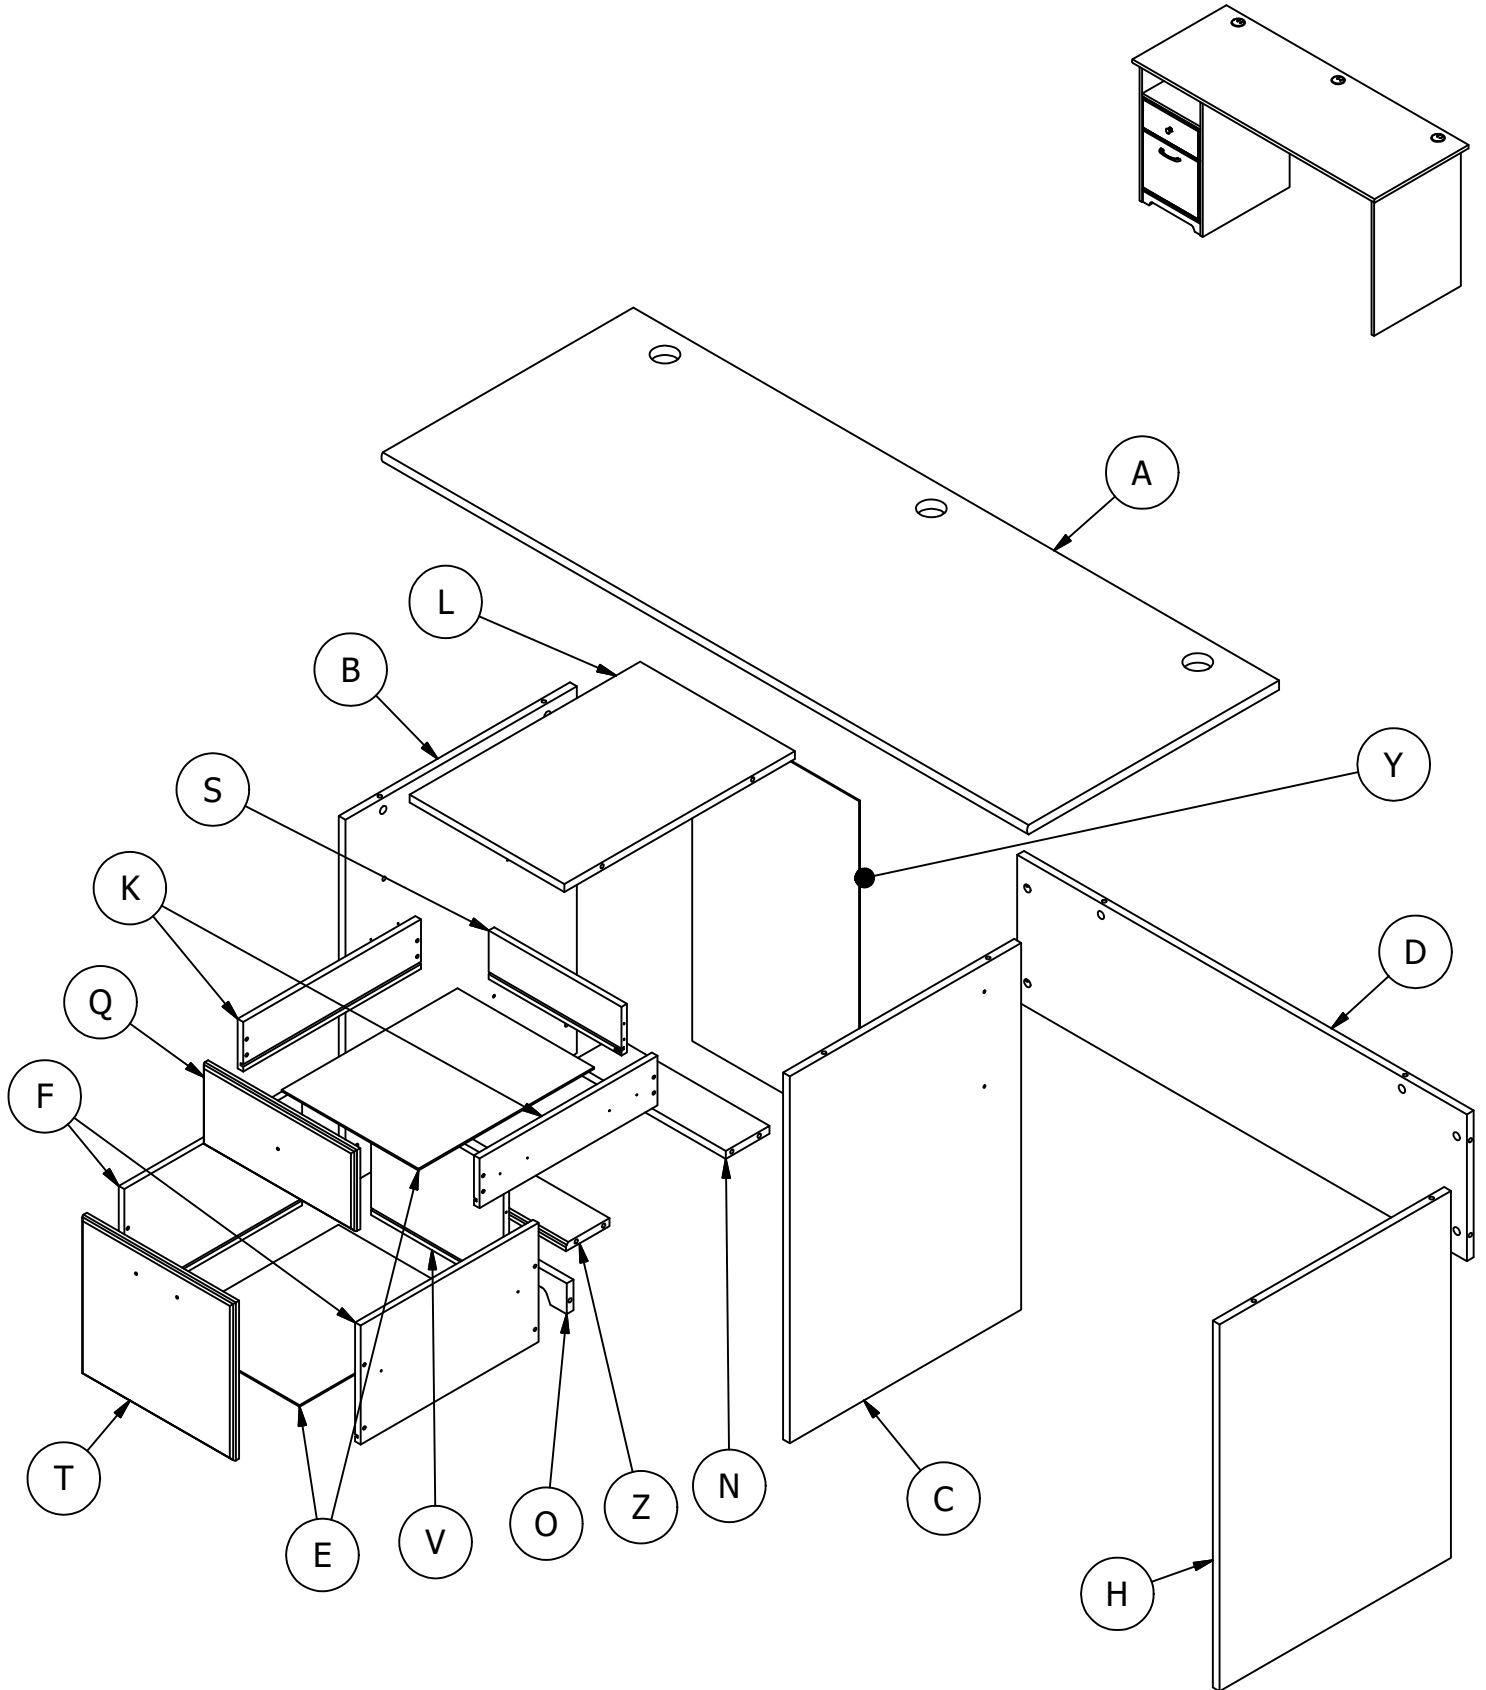

Have an assembly question or need a replacement part? Just call
1-800-950-4782, we are here to help.