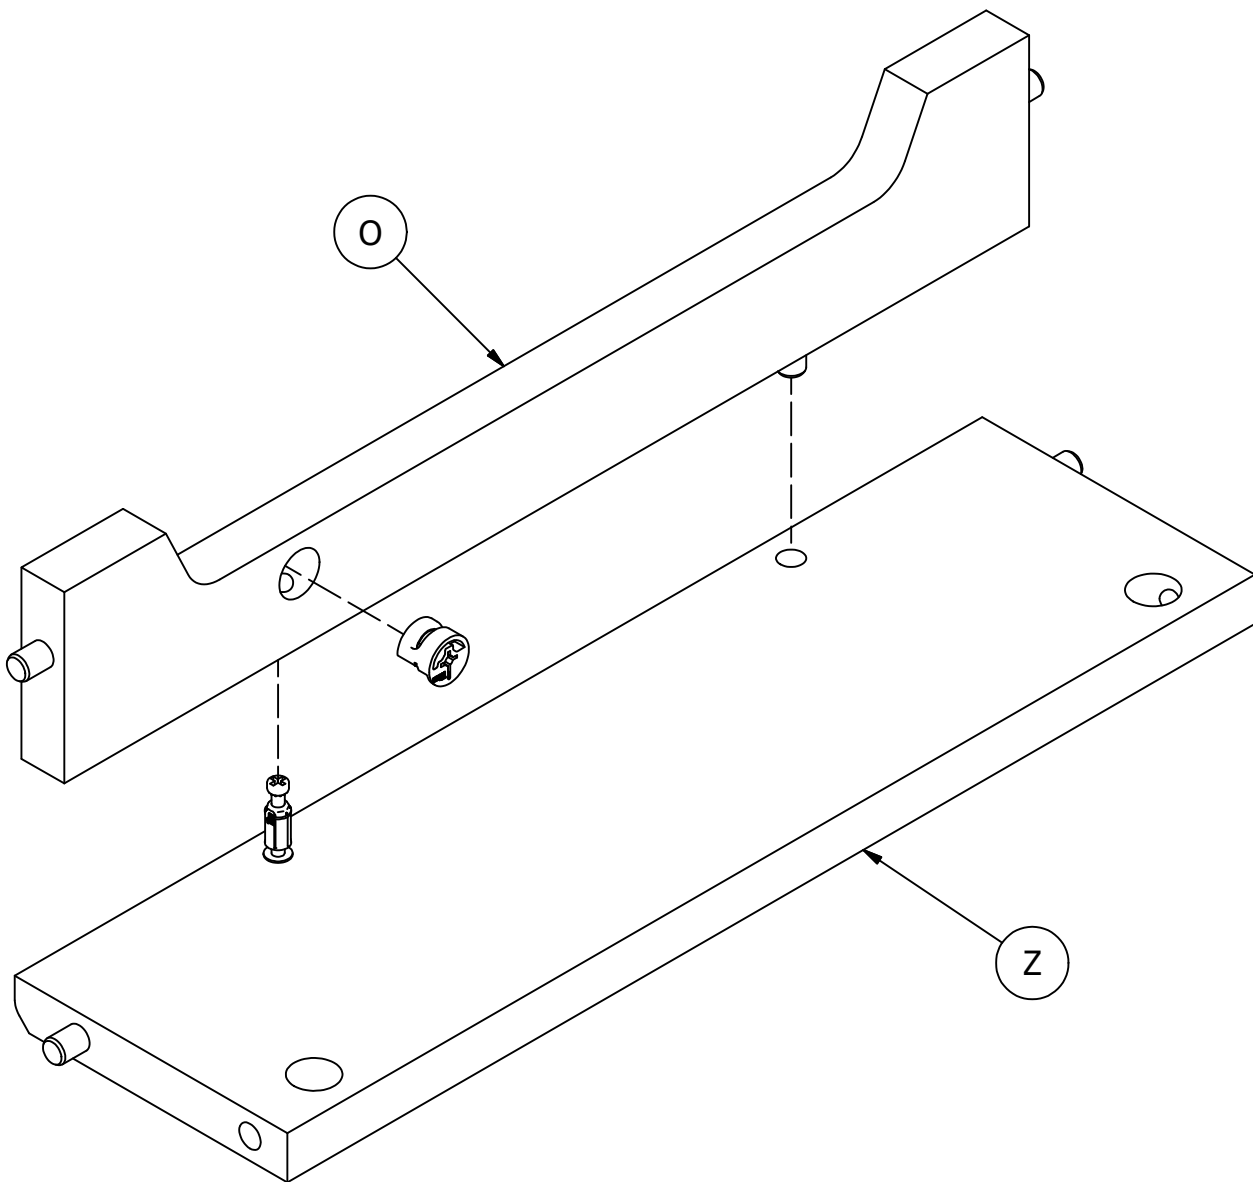

Have an assembly question or need a replacement part? Just call **1-800-950-4782**, we are here to help.