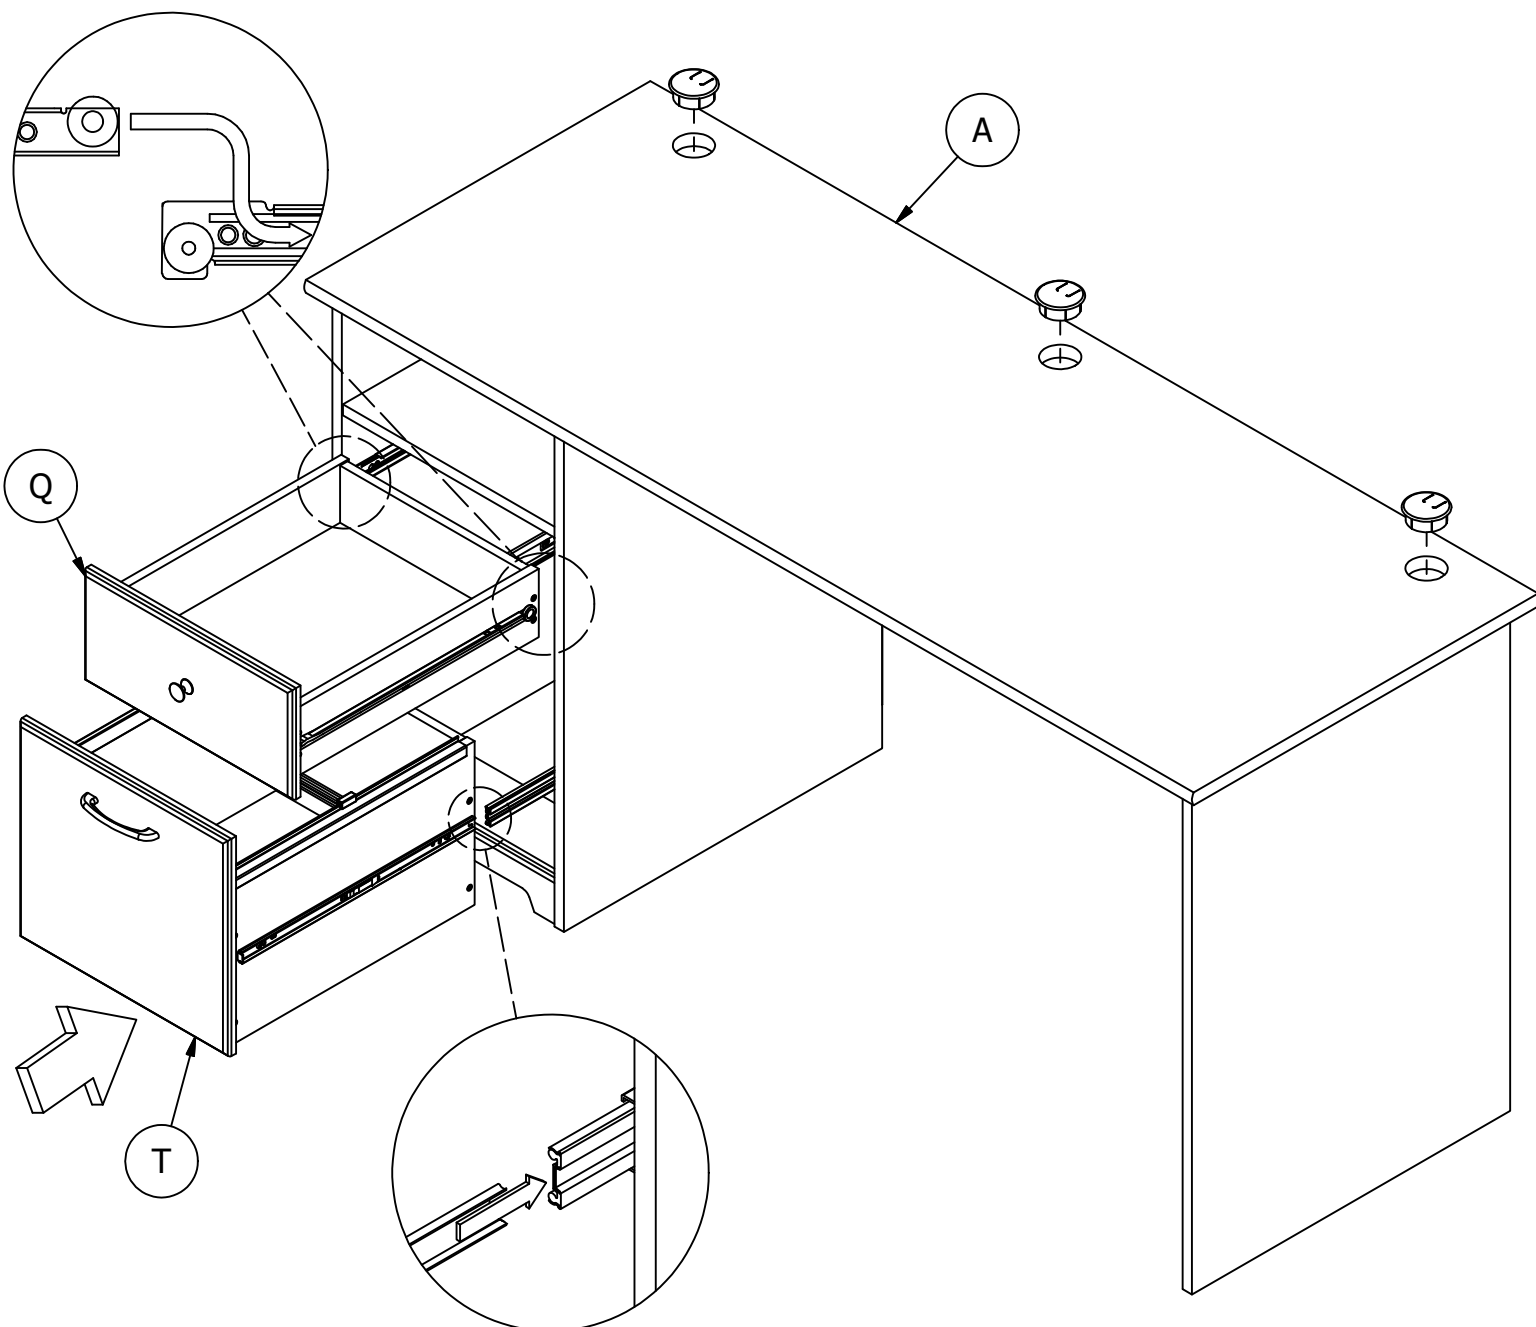

Scan QR Code to Watch Video on:

How to Separate and Install Drawer Slides

[3]

Grommet

Have an assembly question or need a replacement part? Just call **1-800-950-4782**, we are here to help.

Scan QR Code to Watch Video on:

How to Adjust Drawer Fronts

DRAWER FRONT VIEW

REQUIRED TOOL: PHILLIPS SCREWDRIVER

HERRAMIENTA REQUERIDA: DESTORNILLADOR PHILLIPS
 OUTIL REQUIS: TOURNEVIS CRUCIFORME

1. LOOSEN SCREWS.
2. ADJUST DRAWER FRONTS.
3. TIGHTEN SCREWS.