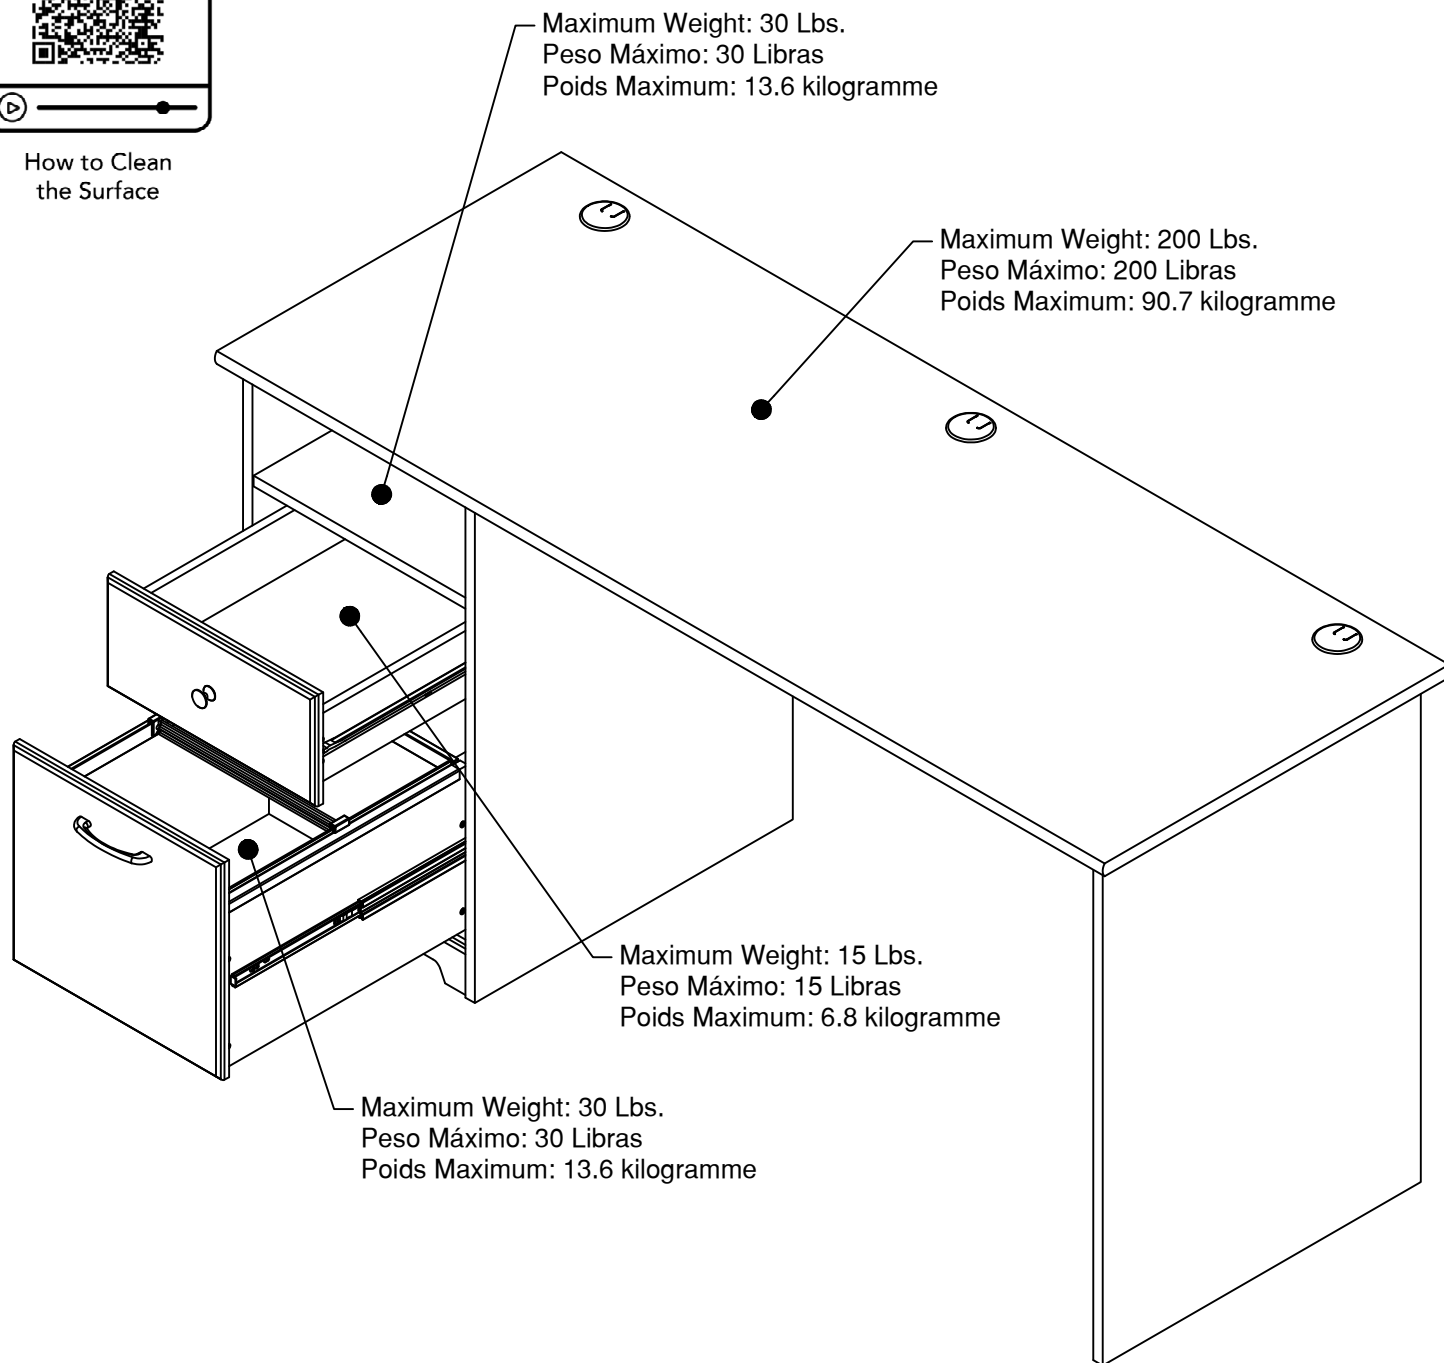

Congratulations! You are all done. If you have any questions or concerns, please call.

Have an assembly question or need a replacement part? Just call **1-800-950-4782**, we are here to help.