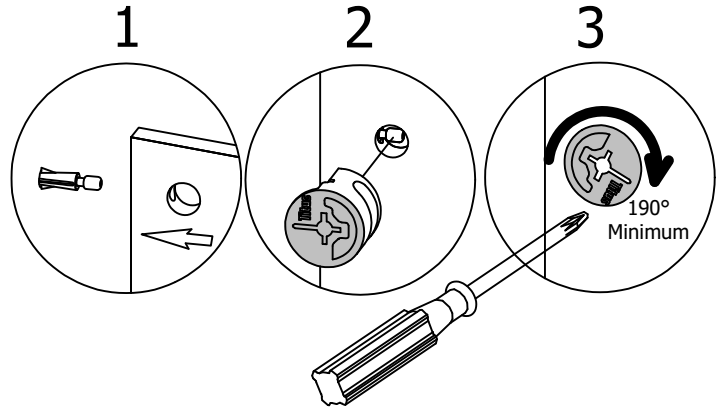

Scan QR Code to Watch Video on:

H181468US

[4]

Finished edge
Bord fini
Borde acabado

Have an assembly question or need a replacement part? Just call **1-800-950-4782**, we are here to help.