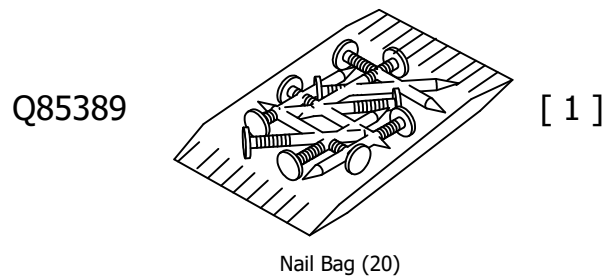

Fasteners are shown actual size.

Have an assembly question or need a replacement part? Just call
1-800-950-4782, we are here to help.