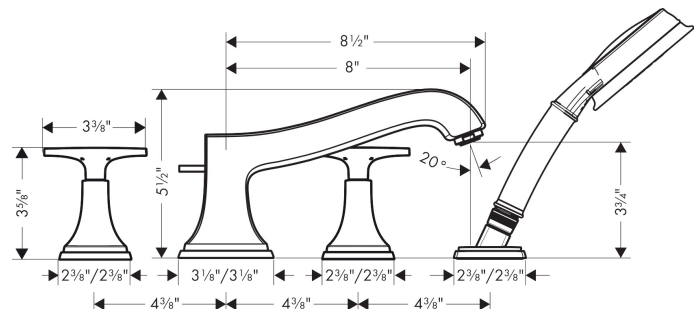

Brand	hansgrohe
Art. Name	Metropol Classic 4-Hole Roman Tub Set Trim with Cross Handles and 1.8 GPM Handshower
Art. Nr.	31449141
Surface	brushed bronze
Pos.	1

Product Picture

Drawing

Technology

Features

- Flow: 5.34 GPM (20.2 L/Min)
- flow rate of hand shower at 3 bar: 1.8 GPM (6.8 L/Min)
- 90° ceramic valves
- Integrated double backflow prevention