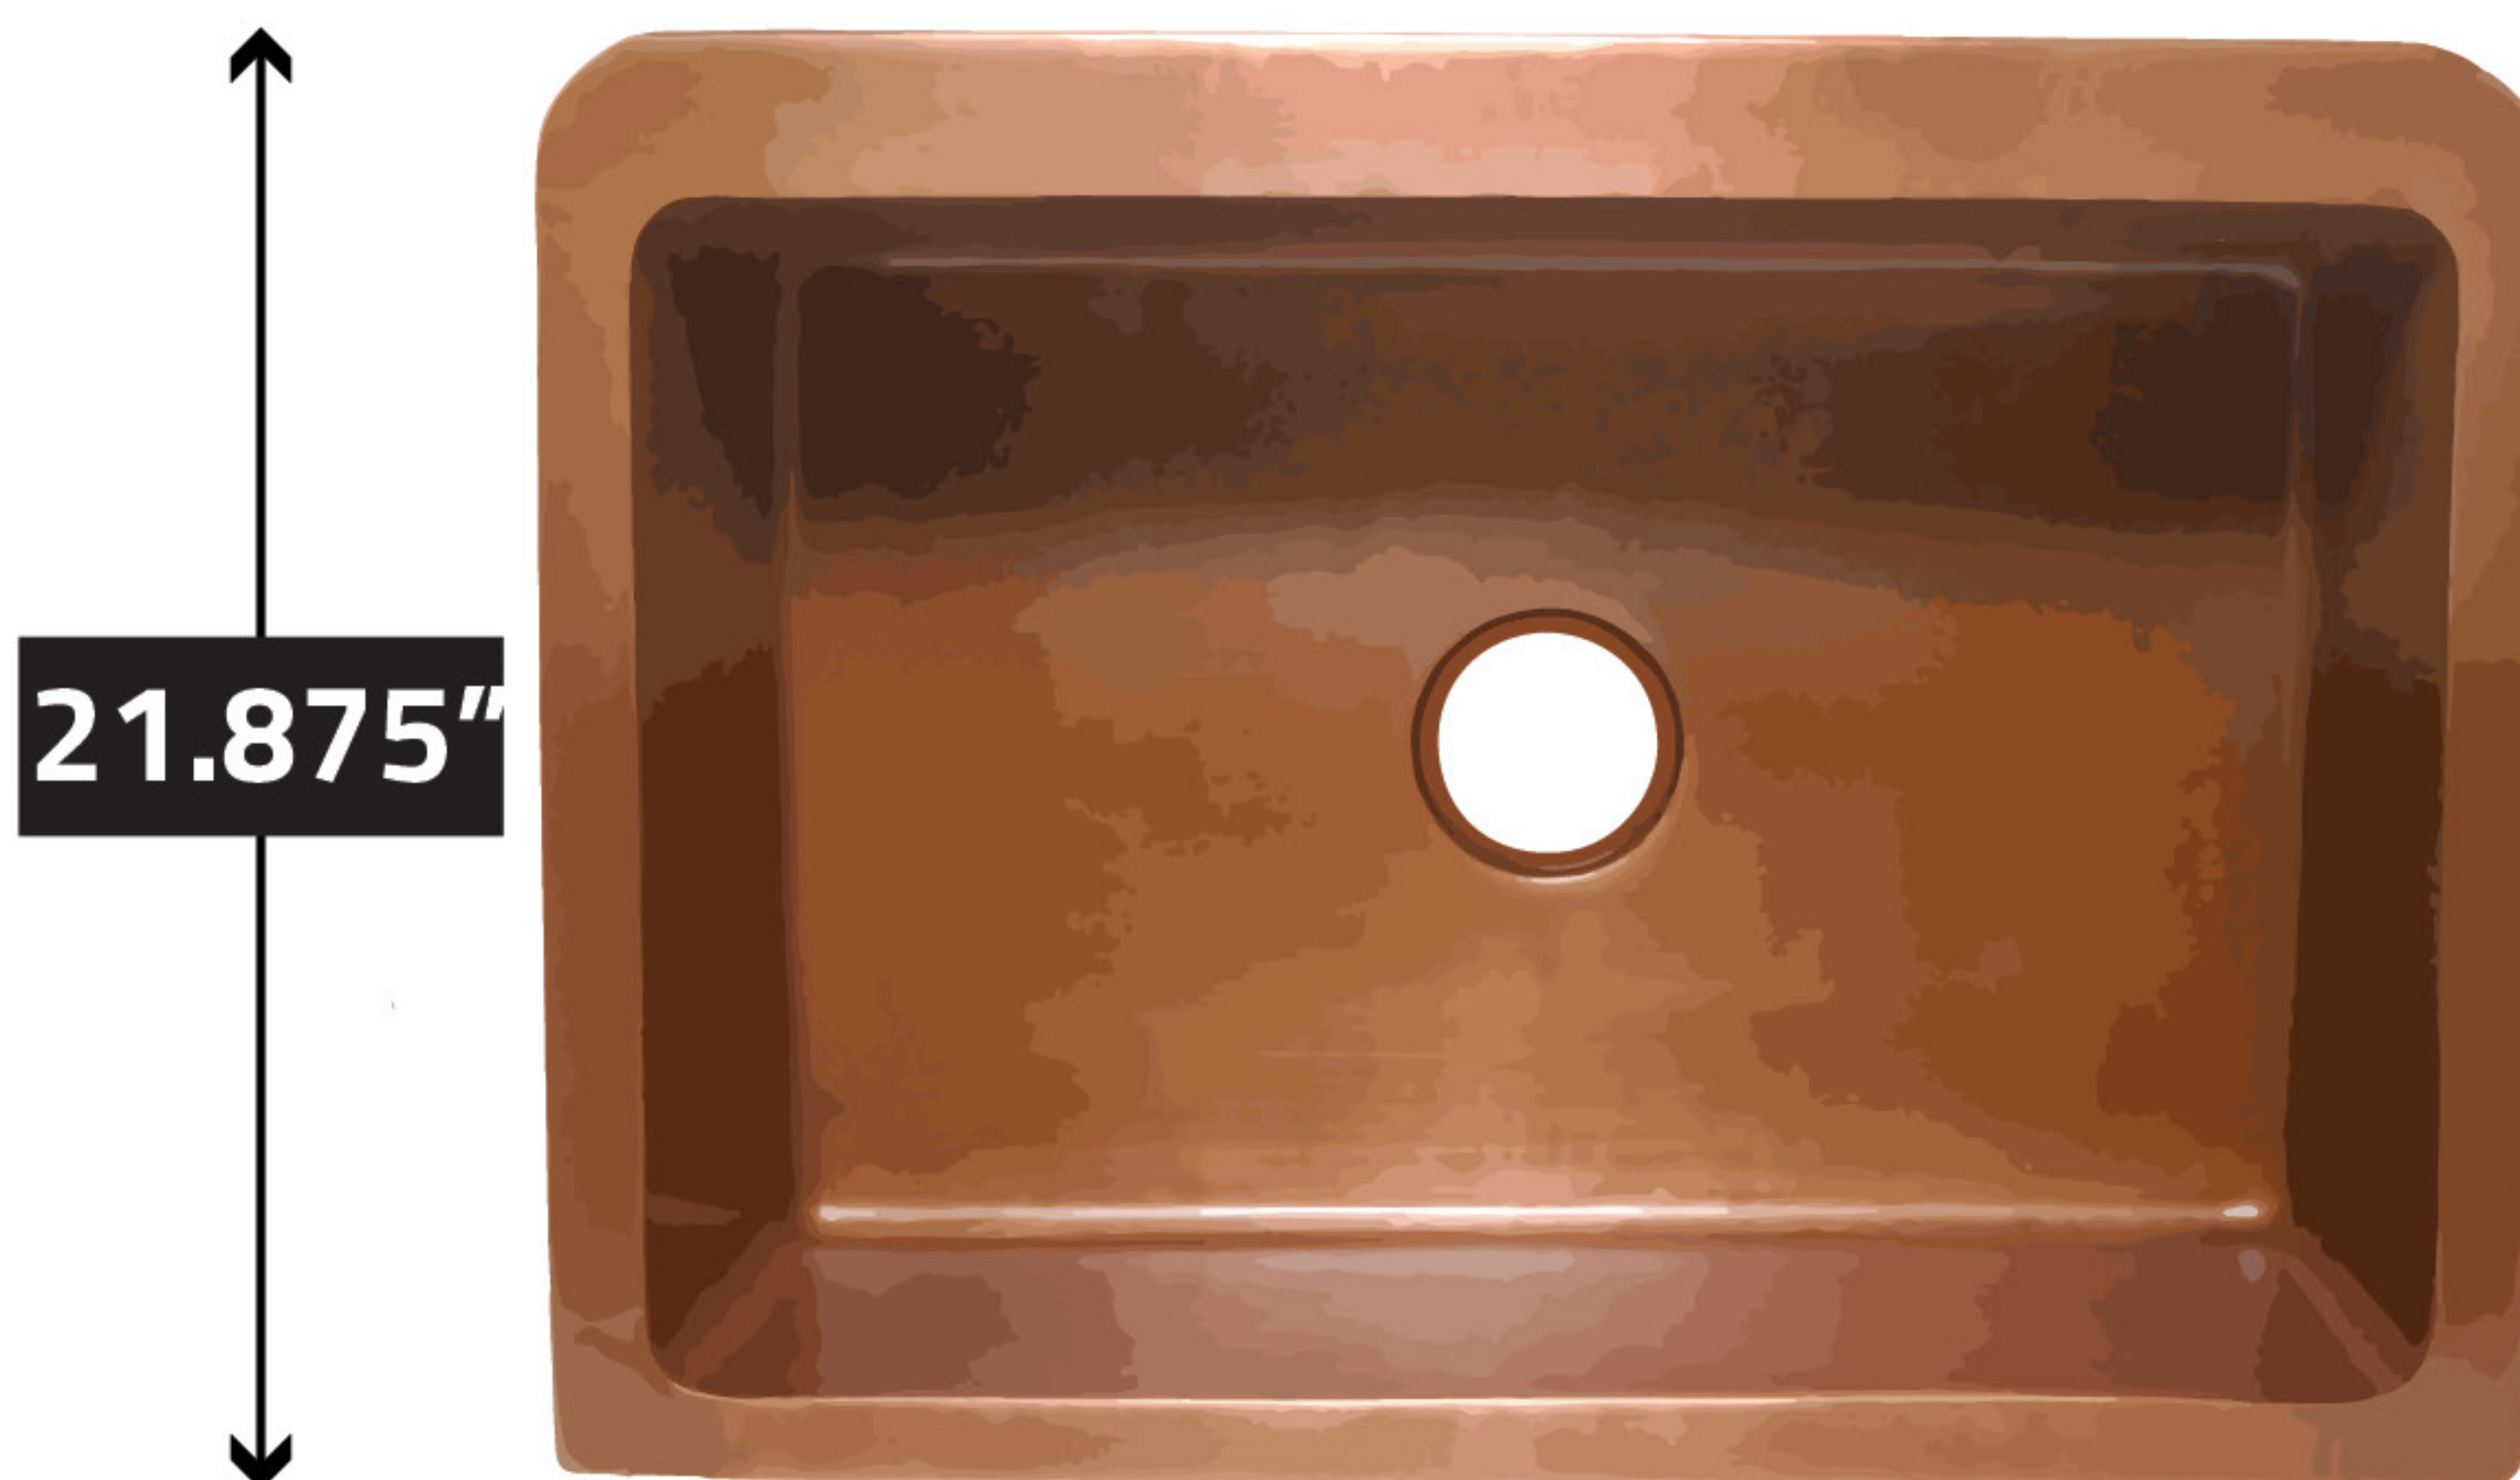

SK-014

FARMHOUSE KITCHEN SINK

NOTE:
Every unit in this series is handmade by a skilled artisan. As a result, color, texture and size will vary slightly with each unit. The measurements displayed should be taken as an approximation of the finished product.