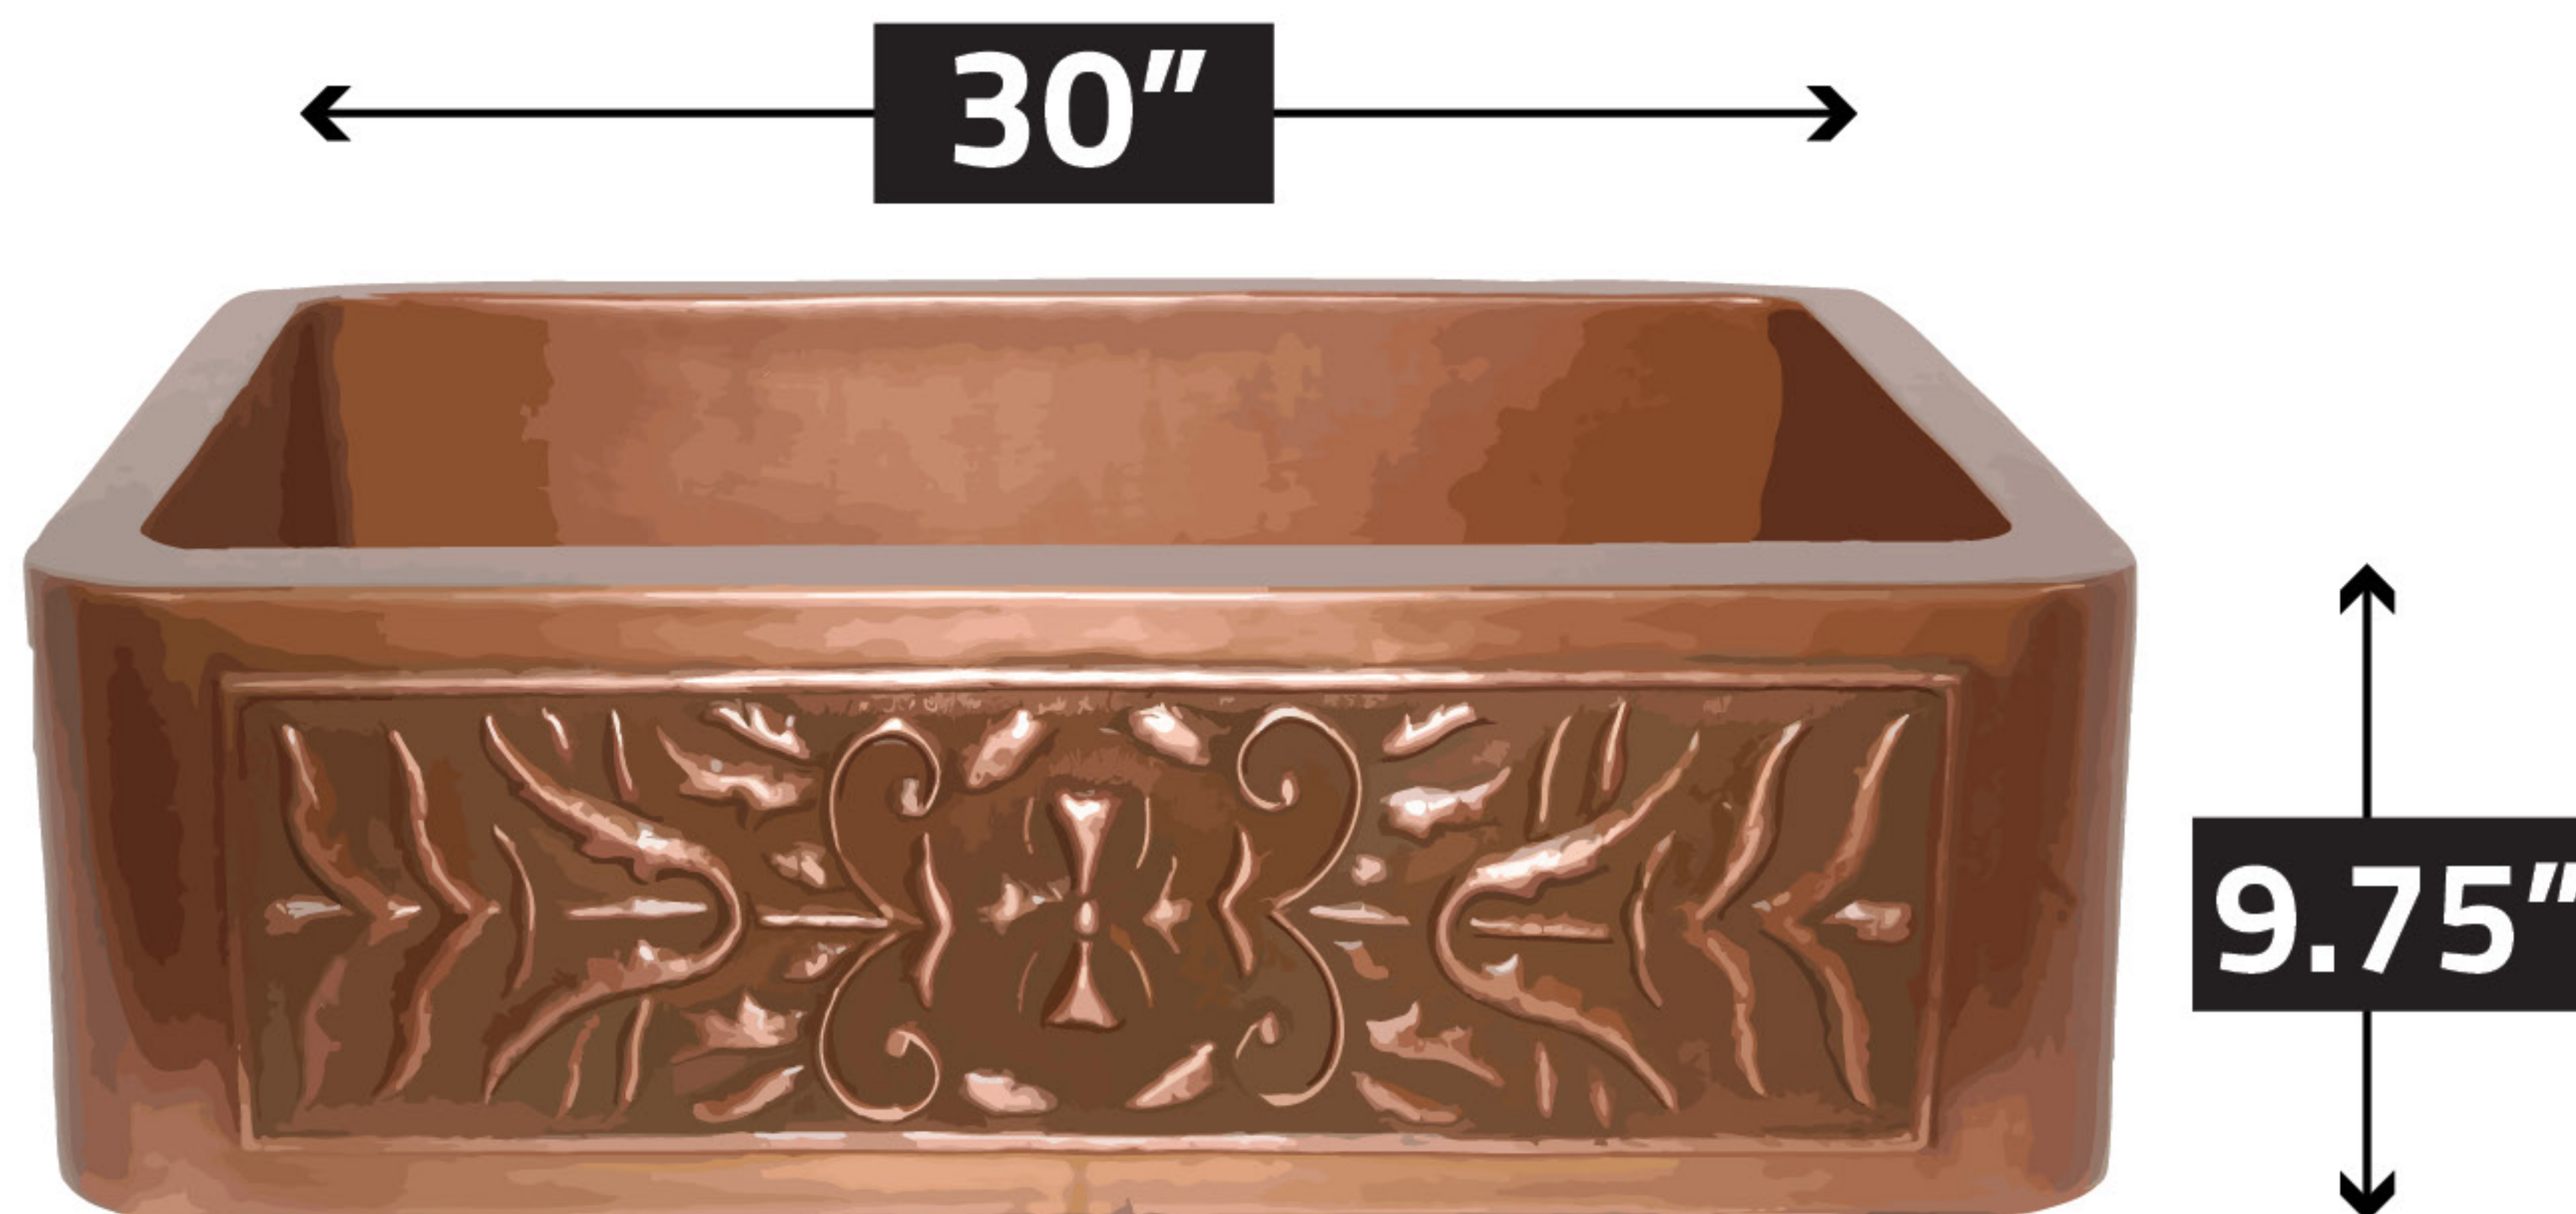

SK-014

FARMHOUSE KITCHEN SINK

NOTE:
Every unit in this series is handmade by a skilled artisan. As a result, color, texture and size will vary slightly with each unit. The measurements displayed should be taken as an approximation of the finished product.