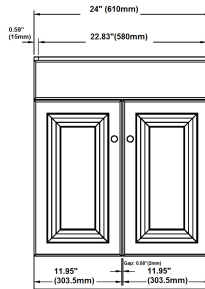

White Wyndham 2-Door Vanity with Granite 4" Centerset Golden Sand Rectangle Bowl Vanity Top, Unassembled, 25x22

## SPECIFICATIONS

<b>MATERIAL CONSTRUCTION:</b>	Wood/Granite	<b>TOE KICK INSET WIDTH:</b>	4.5"
<b>ASSEMBLY REQUIRED:</b>	Yes	<b>BACK PANEL MATERIAL:</b>	N/A
<b>ASSEMBLED DIMENSIONS:</b>	35.5" H x 25" L x 22" D	<b>BACK BRACE MATERIAL:</b>	Particle Board
<b>ASSEMBLED WEIGHT:</b>	101 lbs.	<b>FAUCET TYPE:</b>	Lav Centerset
<b>TOOLS NEEDED FOR INSTALLATION:</b>	Screwdriver	<b>NUMBER OF MOUNTING HOLES:</b>	3
<b>CONSTRUCTION TYPE:</b>	Frameless	<b>BOWL MATERIAL:</b>	Ceramic
<b>HINGE STYLE:</b>	Concealed	<b>BACK SPLASH INCLUDED:</b>	Yes
<b>DOOR STYLE:</b>	2 MDF Slab Doors	<b>COLOR:</b>	Golden Sand
<b>DRAWER STYLE:</b>	N/A	<b>NUMBER OF BOWLS:</b>	1
<b>GLIDE STYLE:</b>	N/A	<b>BOWL DIMENSIONS:</b>	7.4" H x 11.63" W x 17.63" D
<b>FAKE DWR STYLE:</b>	MDF	<b>BOWL SHAPE:</b>	Rectangle
<b>DWR #1 DIMENSIONS:</b>	N/A	<b>SINK THICKNESS:</b>	N/A
<b>DWR CONSTRUCTION:</b>	N/A	<b>MOUNTING TYPE:</b>	Undermount
<b>SHELF STYLE:</b>	N/A	<b>OVERFLOW HOLE:</b>	Yes
<b>SHELF ADJUSTABILITY INCREMENTS:</b>	N/A	<b>WARRANTY:</b>	1-Year limited warranty
<b>SHELF MAX WEIGHT CAPACITY:</b>	N/A	<b>CARB COMPLIANT:</b>	CARB Phase 2
<b>SHELF DIMENSIONS:</b>	N/A	<b>LEGAL FOR SALE IN CALIFORNIA:</b>	Yes
<b>SHELF THICKNESS:</b>	N/A	<b>TSCA TITLE IV COMPLIANT:</b>	Yes
<b>SHELF MATERIAL:</b>	N/A		
<b>FRAME STYLE:</b>	N/A		
<b>FACE FRAME MATERIAL:</b>	N/A		
<b>SIDES MATERIAL:</b>	Particle Board		
<b>BOTTOM MATERIAL:</b>	Particle Board		