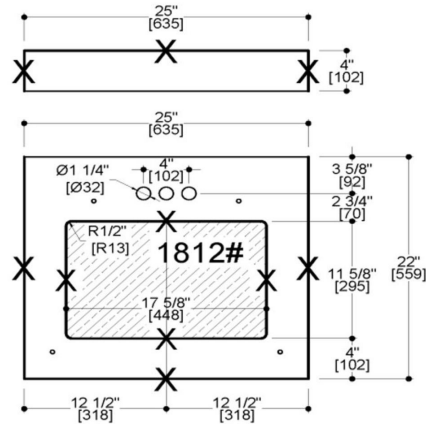

White Wyndham 2-Door Vanity with Granite 4" Centerset Golden Sand Rectangle Bowl Vanity Top, Unassembled, 25x22

## SPECIFICATIONS

<b>MATERIAL CONSTRUCTION:</b>	Wood/Granite	<b>TOE KICK INSET WIDTH:</b>	4.5"
<b>ASSEMBLY REQUIRED:</b>	Yes	<b>BACK PANEL MATERIAL:</b>	N/A
<b>ASSEMBLED DIMENSIONS:</b>	35.5" H x 25" L x 22" D	<b>BACK BRACE MATERIAL:</b>	Particle Board
<b>ASSEMBLED WEIGHT:</b>	101 lbs.	<b>FAUCET TYPE:</b>	Lav Centerset
<b>TOOLS NEEDED FOR INSTALLATION:</b>	Screwdriver	<b>NUMBER OF MOUNTING HOLES:</b>	3
<b>CONSTRUCTION TYPE:</b>	Frameless	<b>BOWL MATERIAL:</b>	Ceramic
<b>HINGE STYLE:</b>	Concealed	<b>BACK SPLASH INCLUDED:</b>	Yes
<b>DOOR STYLE:</b>	2 MDF Slab Doors	<b>COLOR:</b>	Golden Sand
<b>DRAWER STYLE:</b>	N/A	<b>NUMBER OF BOWLS:</b>	1
<b>GLIDE STYLE:</b>	N/A	<b>BOWL DIMENSIONS:</b>	7.4" H x 11.63" W x 17.63" D
<b>FAKE DWR STYLE:</b>	MDF	<b>BOWL SHAPE:</b>	Rectangle
<b>DWR #1 DIMENSIONS:</b>	N/A	<b>SINK THICKNESS:</b>	N/A
<b>DWR CONSTRUCTION:</b>	N/A	<b>MOUNTING TYPE:</b>	Undermount
<b>SHELF STYLE:</b>	N/A	<b>OVERFLOW HOLE:</b>	Yes
<b>SHELF ADJUSTABILITY INCREMENTS:</b>	N/A	<b>WARRANTY:</b>	1-Year limited warranty
<b>SHELF MAX WEIGHT CAPACITY:</b>	N/A	<b>CARB COMPLIANT:</b>	CARB Phase 2
<b>SHELF DIMENSIONS:</b>	N/A	<b>LEGAL FOR SALE IN CALIFORNIA:</b>	Yes
<b>SHELF THICKNESS:</b>	N/A	<b>TSCA TITLE IV COMPLIANT:</b>	Yes
<b>SHELF MATERIAL:</b>	N/A		
<b>FRAME STYLE:</b>	N/A		
<b>FACE FRAME MATERIAL:</b>	N/A		
<b>SIDES MATERIAL:</b>	Particle Board		
<b>BOTTOM MATERIAL:</b>	Particle Board		