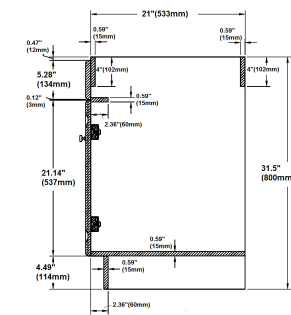

White Wyndham 2-Door Vanity with Granite 4" Centerset Golden Sand Rectangle Bowl Vanity Top, Unassembled, 25x22

## SPECIFICATIONS

<b>MATERIAL CONSTRUCTION:</b>	Wood/Granite	<b>TOE KICK INSET WIDTH:</b>	4.5"
<b>ASSEMBLY REQUIRED:</b>	Yes	<b>BACK PANEL MATERIAL:</b>	N/A
<b>ASSEMBLED DIMENSIONS:</b>	35.5" H x 25" L x 22" D	<b>BACK BRACE MATERIAL:</b>	Particle Board
<b>ASSEMBLED WEIGHT:</b>	101 lbs.	<b>FAUCET TYPE:</b>	Lav Centerset
<b>TOOLS NEEDED FOR INSTALLATION:</b>	Screwdriver	<b>NUMBER OF MOUNTING HOLES:</b>	3
<b>CONSTRUCTION TYPE:</b>	Frameless	<b>BOWL MATERIAL:</b>	Ceramic
<b>HINGE STYLE:</b>	Concealed	<b>BACK SPLASH INCLUDED:</b>	Yes
<b>DOOR STYLE:</b>	2 MDF Slab Doors	<b>COLOR:</b>	Golden Sand
<b>DRAWER STYLE:</b>	N/A	<b>NUMBER OF BOWLS:</b>	1
<b>GLIDE STYLE:</b>	N/A	<b>BOWL DIMENSIONS:</b>	7.4" H x 11.63" W x 17.63" D
<b>FAKE DWR STYLE:</b>	MDF	<b>BOWL SHAPE:</b>	Rectangle
<b>DWR #1 DIMENSIONS:</b>	N/A	<b>SINK THICKNESS:</b>	N/A
<b>DWR CONSTRUCTION:</b>	N/A	<b>MOUNTING TYPE:</b>	Undermount
<b>SHELF STYLE:</b>	N/A	<b>OVERFLOW HOLE:</b>	Yes
<b>SHELF ADJUSTABILITY INCREMENTS:</b>	N/A	<b>WARRANTY:</b>	1-Year limited warranty
<b>SHELF MAX WEIGHT CAPACITY:</b>	N/A	<b>CARB COMPLIANT:</b>	CARB Phase 2
<b>SHELF DIMENSIONS:</b>	N/A	<b>LEGAL FOR SALE IN CALIFORNIA:</b>	Yes
<b>SHELF THICKNESS:</b>	N/A	<b>TSCA TITLE IV COMPLIANT:</b>	Yes
<b>SHELF MATERIAL:</b>	N/A		
<b>FRAME STYLE:</b>	N/A		
<b>FACE FRAME MATERIAL:</b>	N/A		
<b>SIDES MATERIAL:</b>	Particle Board		
<b>BOTTOM MATERIAL:</b>	Particle Board		