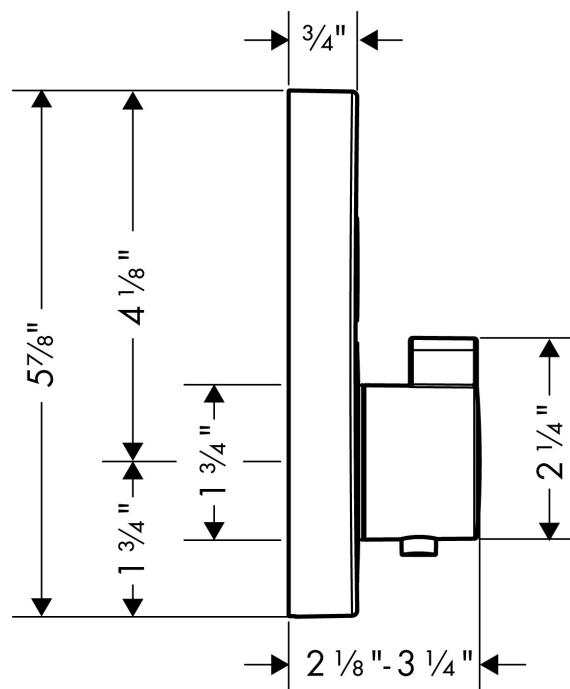

Brand	hansgrohe
Art. Name	ShowerSelect S Thermostatic Trim for 1 Function, Round
Art. Nr.	15744701
Surface	matte white
Pos.	1

Product Picture

Drawing

Technology

Features

- Select push-button on/off control for 1 outlet
- Flow: 7.0 GPM (26.5 L/Min)
- Thermostatic cartridge, Start/stop cartridge
- Anti-scald 100° safety stop
- Optimized for water-efficient shower products
- Thermostat is delivered with On/Off button