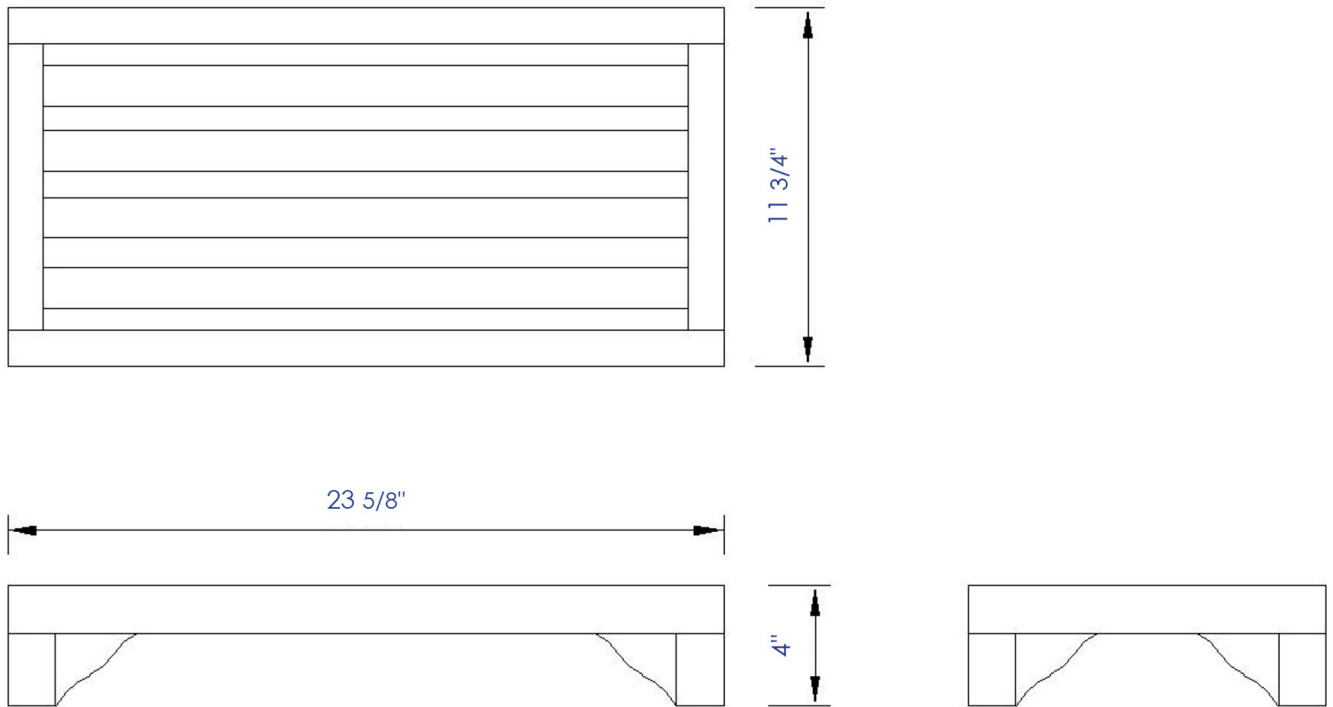

AB4409

4" Modern Wooden Stepping Stool Multi Purpose Accessory

Note: All product dimensions are approximate and should be verified on site prior to installation.

Visit www.ALFIbrand.com for more information.