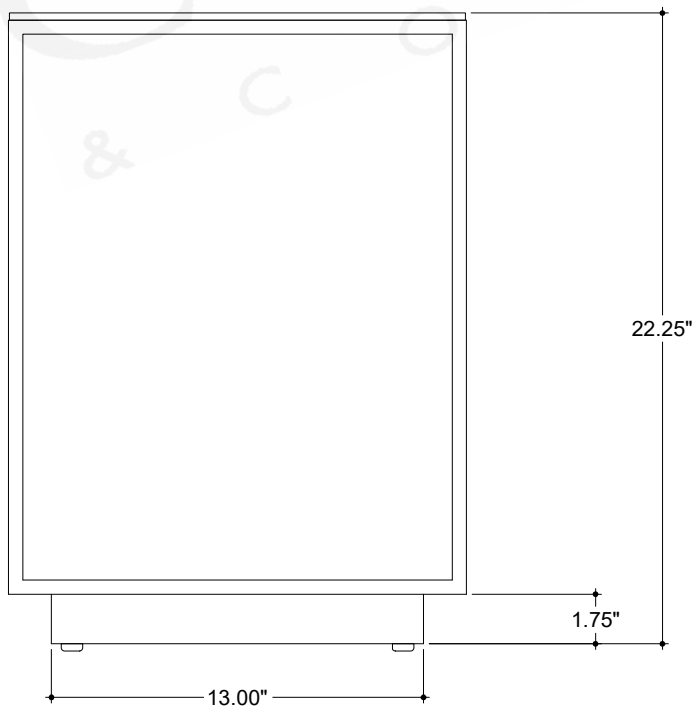

ITEM: 3000-0313

Overall Dimensions

Width: 16"

Depth: 10"

Height: 22.25"

TOP VIEW

FRONT VIEW

SIDE VIEW