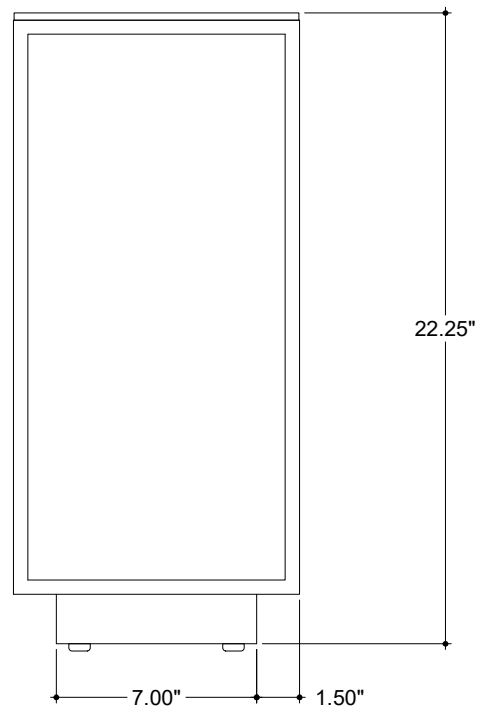

ITEM: 3000-0313

Overall Dimensions

Width: 16"

Depth: 10"

Height: 22.25"

TOP VIEW

FRONT VIEW

SIDE VIEW