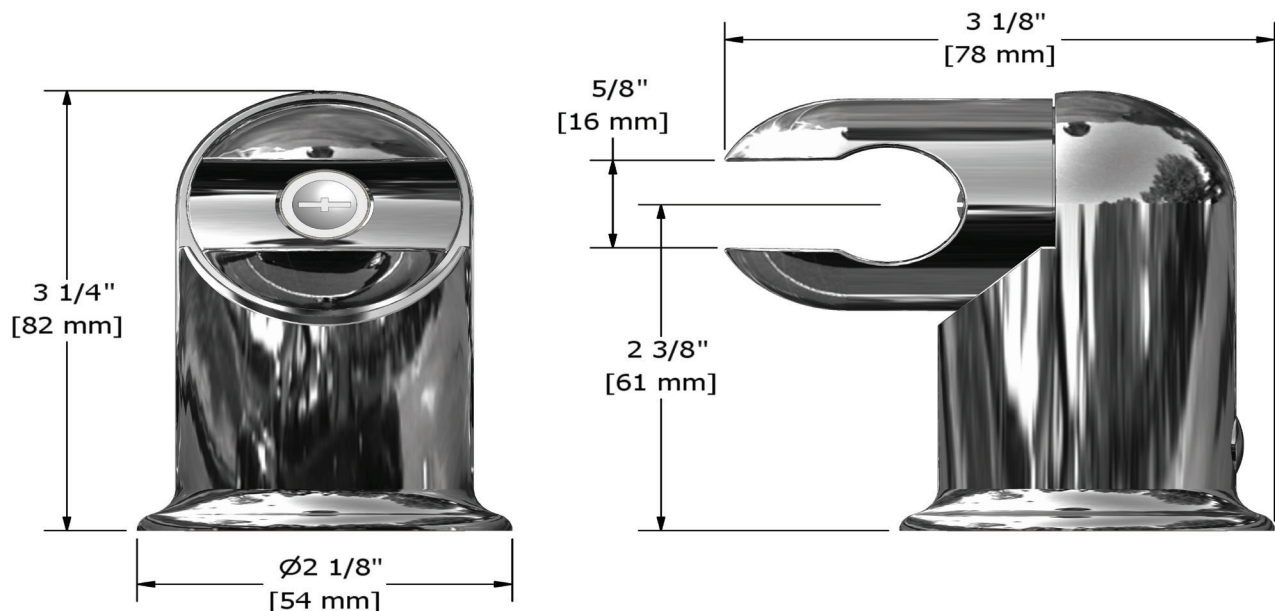

Wall Mount Handshower Holder

MODEL: 4903

For warranty or additional information, contact:

U.S.A.
houseofrohl.com/support
 1-800-777-9762

QUEBEC / MARITIMES / WESTERN CANADA
 QUÉBEC / MARITIMES / OUEST CANADIEN
 QUEBEC / MARITIMOS / CANADA OCCIDENTAL
houseofrohl.ca/support
 1-866-473-8442