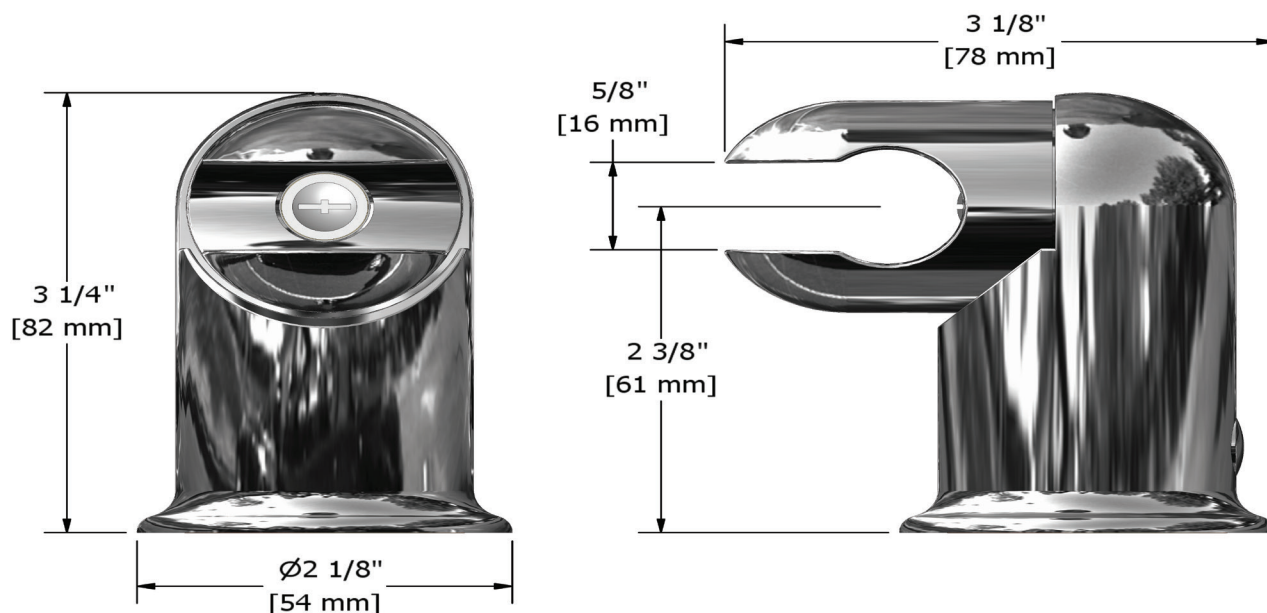

For warranty or additional information, contact:

U.S.A.
houseofrohl.com/support
1-800-777-9762

QUEBEC / MARITIMES / WESTERN CANADA
QUÉBEC / MARITIMES / OUEST CANADIEN
QUEBEC / MARITIMOS / CANADA OCCIDENTAL
houseofrohl.ca/support
1-866-473-8442

ONTARIO
houseofrohl.ca/support
1-800-287-5354