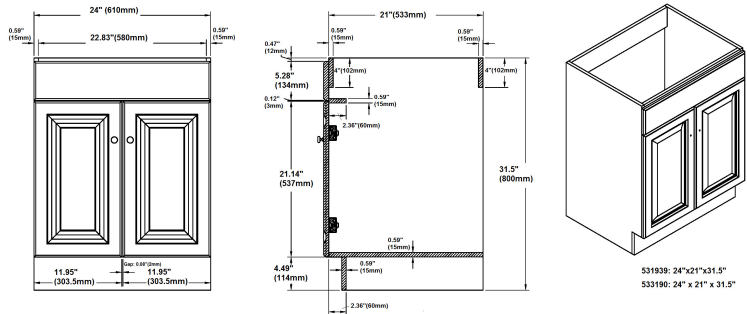

White Wyndham 2-Door Vanity with Cultured Marble Single Hole Solid White Vanity Top, Unassembled, 25x22

## SPECIFICATIONS

**MATERIAL CONSTRUCTION:** Wood/Cultured Marble  
**ASSEMBLY REQUIRED:** Yes  
**ASSEMBLED DIMENSIONS:** 35.5" H x 25" L x 22" D  
**ASSEMBLED WEIGHT:** 82 lbs.  
**TOOLS NEEDED FOR INSTALLATION:** Screwdriver

**CONSTRUCTION TYPE:** Frameless  
**HINGE STYLE:** Concealed  
**DOOR STYLE:** 2 MDF Slab Doors  
**DRAWER STYLE:** N/A  
**GLIDE STYLE:** N/A  
**FAKE DWR STYLE:** MDF  
**DWR #1 DIMENSIONS:** N/A  
**DWR CONSTRUCTION:** N/A  
**SHELF STYLE:** N/A  
**SHELF ADJUSTABILITY INCREMENTS:** N/A  
**SHELF MAX WEIGHT CAPACITY:** N/A  
**SHELF DIMENSIONS:** N/A  
**SHELF THICKNESS:** N/A  
**SHELF MATERIAL:** N/A  
**FRAME STYLE:** N/A  
**FACE FRAME MATERIAL:** N/A  
**SIDES MATERIAL:** Particle Board  
**BOTTOM MATERIAL:** Particle Board

**TOE KICK INSET WIDTH:** 4.5"  
**BACK PANEL MATERIAL:** N/A  
**BACK BRACE MATERIAL:** Particle Board

**FAUCET TYPE:** Lav Single Handle  
**NUMBER OF MOUNTING HOLES:** 1  
**BOWL MATERIAL:** Cultured Marble  
**BACK SPLASH INCLUDED:** Yes  
**COLOR:** Solid White  
**NUMBER OF BOWLS:** 1  
**BOWL DIMENSIONS:** 3.94" H x 11.61" W x 16.97" D  
**BOWL SHAPE:** Oval  
**SINK THICKNESS:** N/A  
**MOUNTING TYPE:** Integrated  
**OVERFLOW HOLE:** Yes