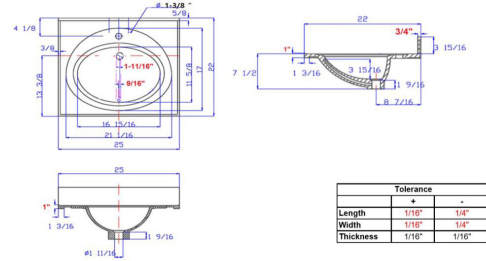

White Wyndham 2-Door Vanity with Cultured Marble Single Hole Solid White Vanity Top, Unassembled, 25x22

## SPECIFICATIONS

**MATERIAL CONSTRUCTION:** Wood/Cultured Marble  
**ASSEMBLY REQUIRED:** Yes  
**ASSEMBLED DIMENSIONS:** 35.5" H x 25" L x 22" D  
**ASSEMBLED WEIGHT:** 82 lbs.  
**TOOLS NEEDED FOR INSTALLATION:** Screwdriver

**CONSTRUCTION TYPE:** Frameless  
**HINGE STYLE:** Concealed  
**DOOR STYLE:** 2 MDF Slab Doors  
**DRAWER STYLE:** N/A  
**GLIDE STYLE:** N/A  
**FAKE DWR STYLE:** MDF  
**DWR #1 DIMENSIONS:** N/A  
**DWR CONSTRUCTION:** N/A  
**SHELF STYLE:** N/A  
**SHELF ADJUSTABILITY INCREMENTS:** N/A  
**SHELF MAX WEIGHT CAPACITY:** N/A  
**SHELF DIMENSIONS:** N/A  
**SHELF THICKNESS:** N/A  
**SHELF MATERIAL:** N/A  
**FRAME STYLE:** N/A  
**FACE FRAME MATERIAL:** N/A  
**SIDES MATERIAL:** Particle Board  
**BOTTOM MATERIAL:** Particle Board

**TOE KICK INSET WIDTH:** 4.5"  
**BACK PANEL MATERIAL:** N/A  
**BACK BRACE MATERIAL:** Particle Board

**FAUCET TYPE:** Lav Single Handle  
**NUMBER OF MOUNTING HOLES:** 1  
**BOWL MATERIAL:** Cultured Marble  
**BACK SPLASH INCLUDED:** Yes  
**COLOR:** Solid White  
**NUMBER OF BOWLS:** 1  
**BOWL DIMENSIONS:** 3.94" H x 11.61" W x 16.97" D  
**BOWL SHAPE:** Oval  
**SINK THICKNESS:** N/A  
**MOUNTING TYPE:** Integrated  
**OVERFLOW HOLE:** Yes