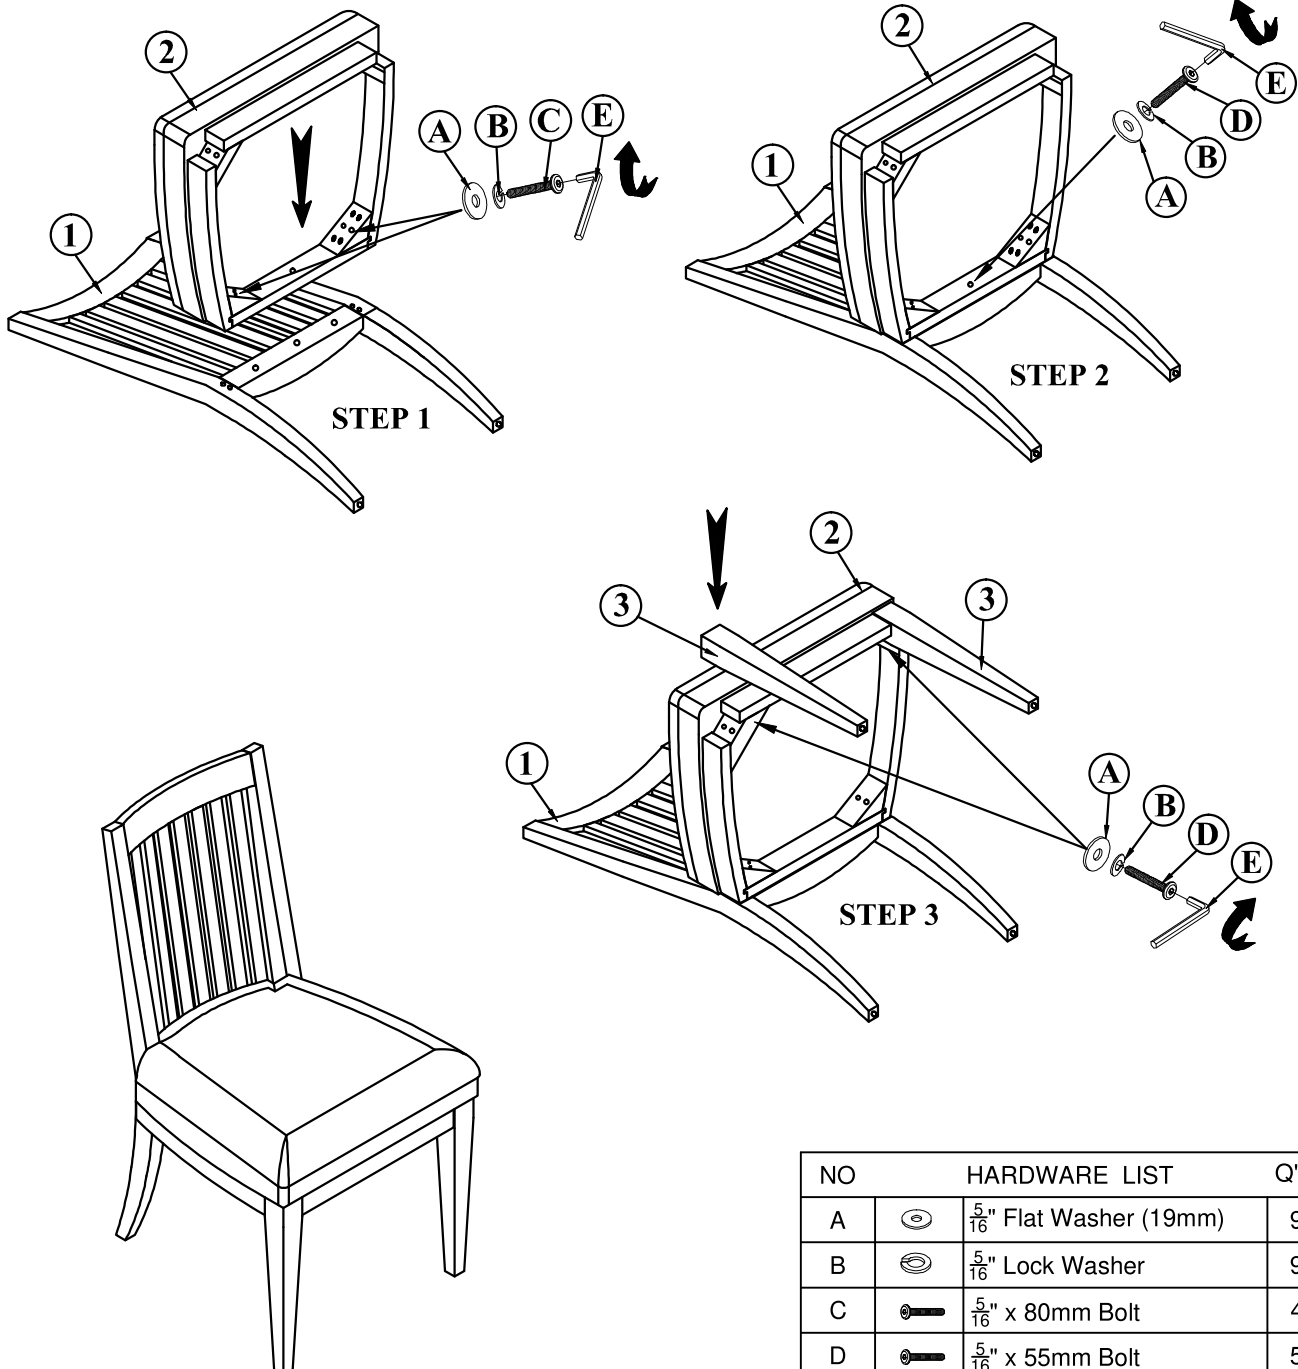

Thank you for purchasing this quality product from A.R.T. Furniture. Be sure to check all packing material for parts which may have come loose inside the carton during shipment. Identify and count all parts and compare with the parts list below.

Note: Some furniture is heavy, it is recommended that two people assemble this item to avoid injury or damage.

NO	HARDWARE LIST		Q'ty
A		$\frac{5}{16}$ " Flat Washer (19mm)	9
B		$\frac{5}{16}$ " Lock Washer	9
C		$\frac{5}{16}$ " x 80mm Bolt	4
D		$\frac{5}{16}$ " x 55mm Bolt	5
E		Allen Key (LG 4 *80 mm)	1