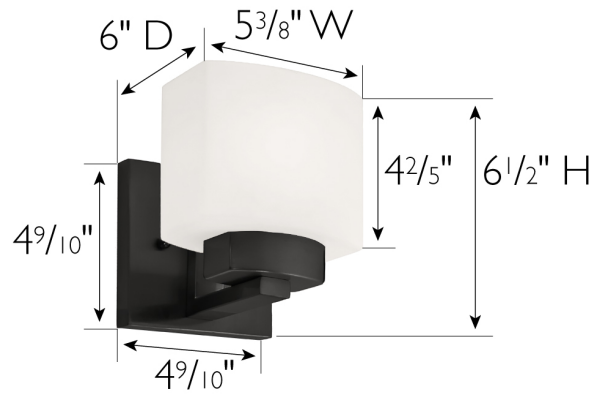

Dove Creek I-Light Wall Light  
Matte Black

**SPECIFICATIONS**

MOUNTING:	Wall Mount	LED BRIGHTNESS (LUMENS):	N/A
SLOPED CEILING ADAPTABLE:	No	LED COLOR CORRELATED TEMPERATURE (CCT):	N/A
LAMP TYPE 1:	1 Medium Base Bulb	LED COLOR RENDERING INDEX (CRI):	N/A
BULB INCLUDED:	No	LED EFFICACY:	N/A
WATTS PER BULB:	60W or LED Equivalent	LED AVERAGE RATED LIFE:	N/A
TOTAL WATTAGE:	60W or LED Equivalent	ENERGY EFFICIENT:	No
DIMMABLE:	Yes	LIGHTING AMPS:	0.5
MATERIAL CONSTRUCTION:	Steel/Glass	VOLTAGE:	120V
ASSEMBLED DIMENSIONS:	6.5" H x 5.38" L x 6" D		
WEIGHT:	1.8 lbs.		
BACKPLATE DIMENSIONS:	4.88" H x 4.88" W		
CANOPY/PLATE DIMENSIONS:	N/A		
GLASS/SHADE DIMENSIONS:	4.4" H x 5.4" L x 3.8" D		
GLASS/SHADE MATERIAL:	Glass		
GLASS/SHADE TYPE:	Frosted		
GLASS/SHADE COLOR:	White		