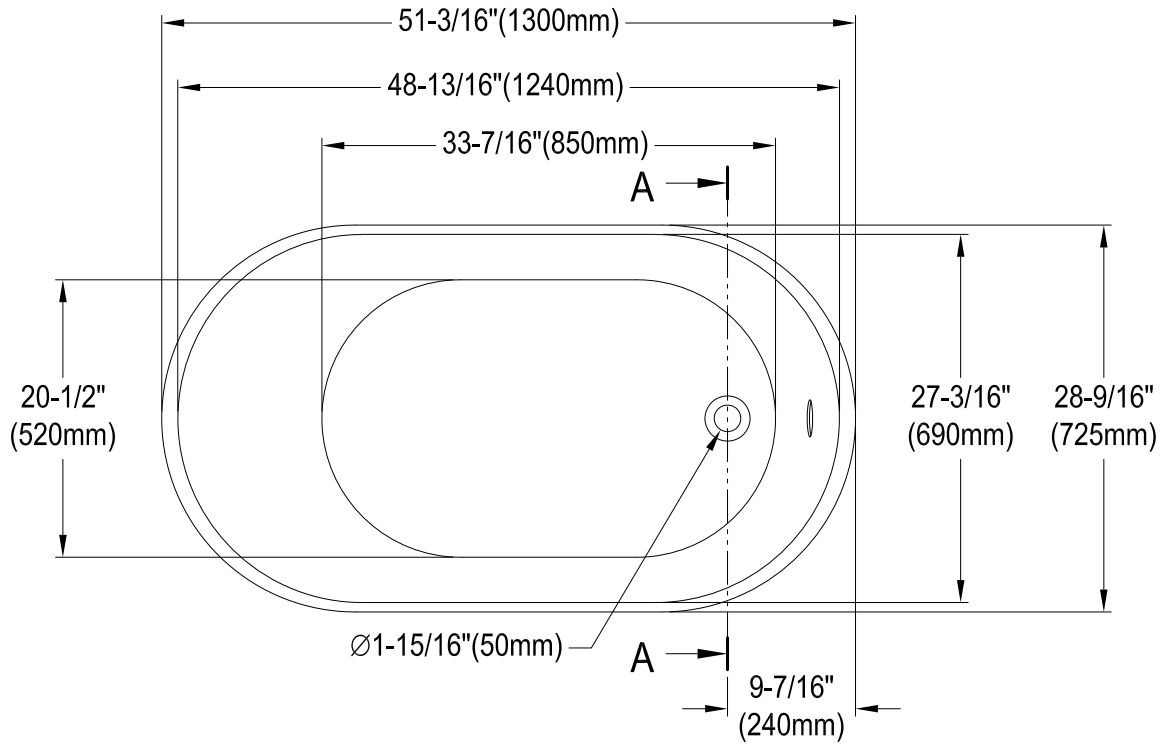

VTDE513026

51" Freestanding Acrylic Tub With Drain

M12 x 85 (4 pcs)

Section A-A

Ref# VTDE513026 | 2019-10-A