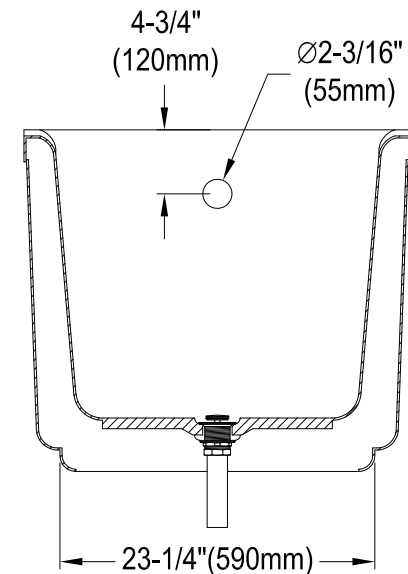

VTDE513026

51" Freestanding Acrylic Tub With Drain

M12 x 85 (4 pcs)

Section A-A

Ref# VTDE513026 | 2019-10-A