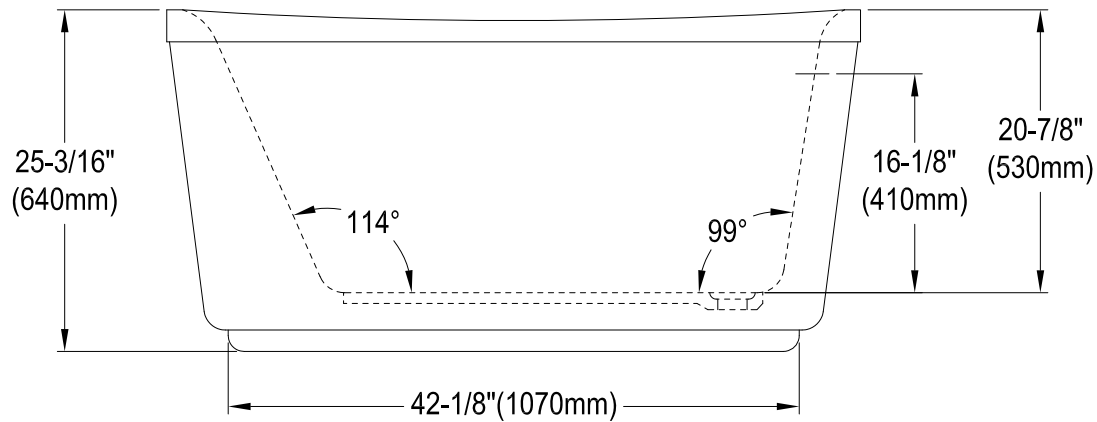

VTDE513026

51" Freestanding Acrylic Tub With Drain

M12 x 85 (4 pcs)

Section A-A

Ref# VTDE513026 | 2019-10-A