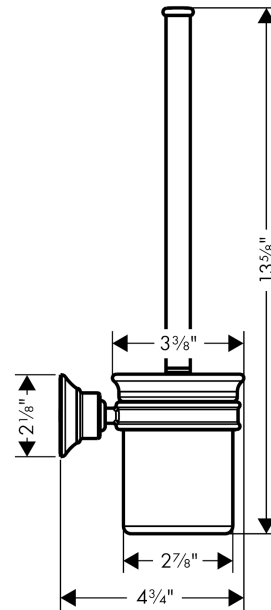

**AXOR Montreux**  
**Toilet Brush with Holder, Wall-Mounted**  
Finishes : **polished nickel**    Part no. : **42035830**

## Scale drawing

**AXOR Montreux**  
**Toilet Brush with Holder, Wall-Mounted**  
Finishes : **polished nickel**    Part no. : **42035830**

## Exploded drawing

Year of production: **04/06 - 12/12**

**AXOR Montreux**  
**Toilet Brush with Holder, Wall-Mounted**  
 Finishes : **polished nickel**    Part no. : **42035830**

## Spare parts list

Year of production: **04/06 - 12/12**

Pos.	Description	Part no.	PC	PU
1	mounting set	40915000	0	1
2	support element	96341000	0	1
3	pin	97546000	0	1
4	plastic ring	98726000	0	1
5	cup	42094000	0	1
6	stick with brush	40089830	0	1
7	WC-brush white	40088000	0	1