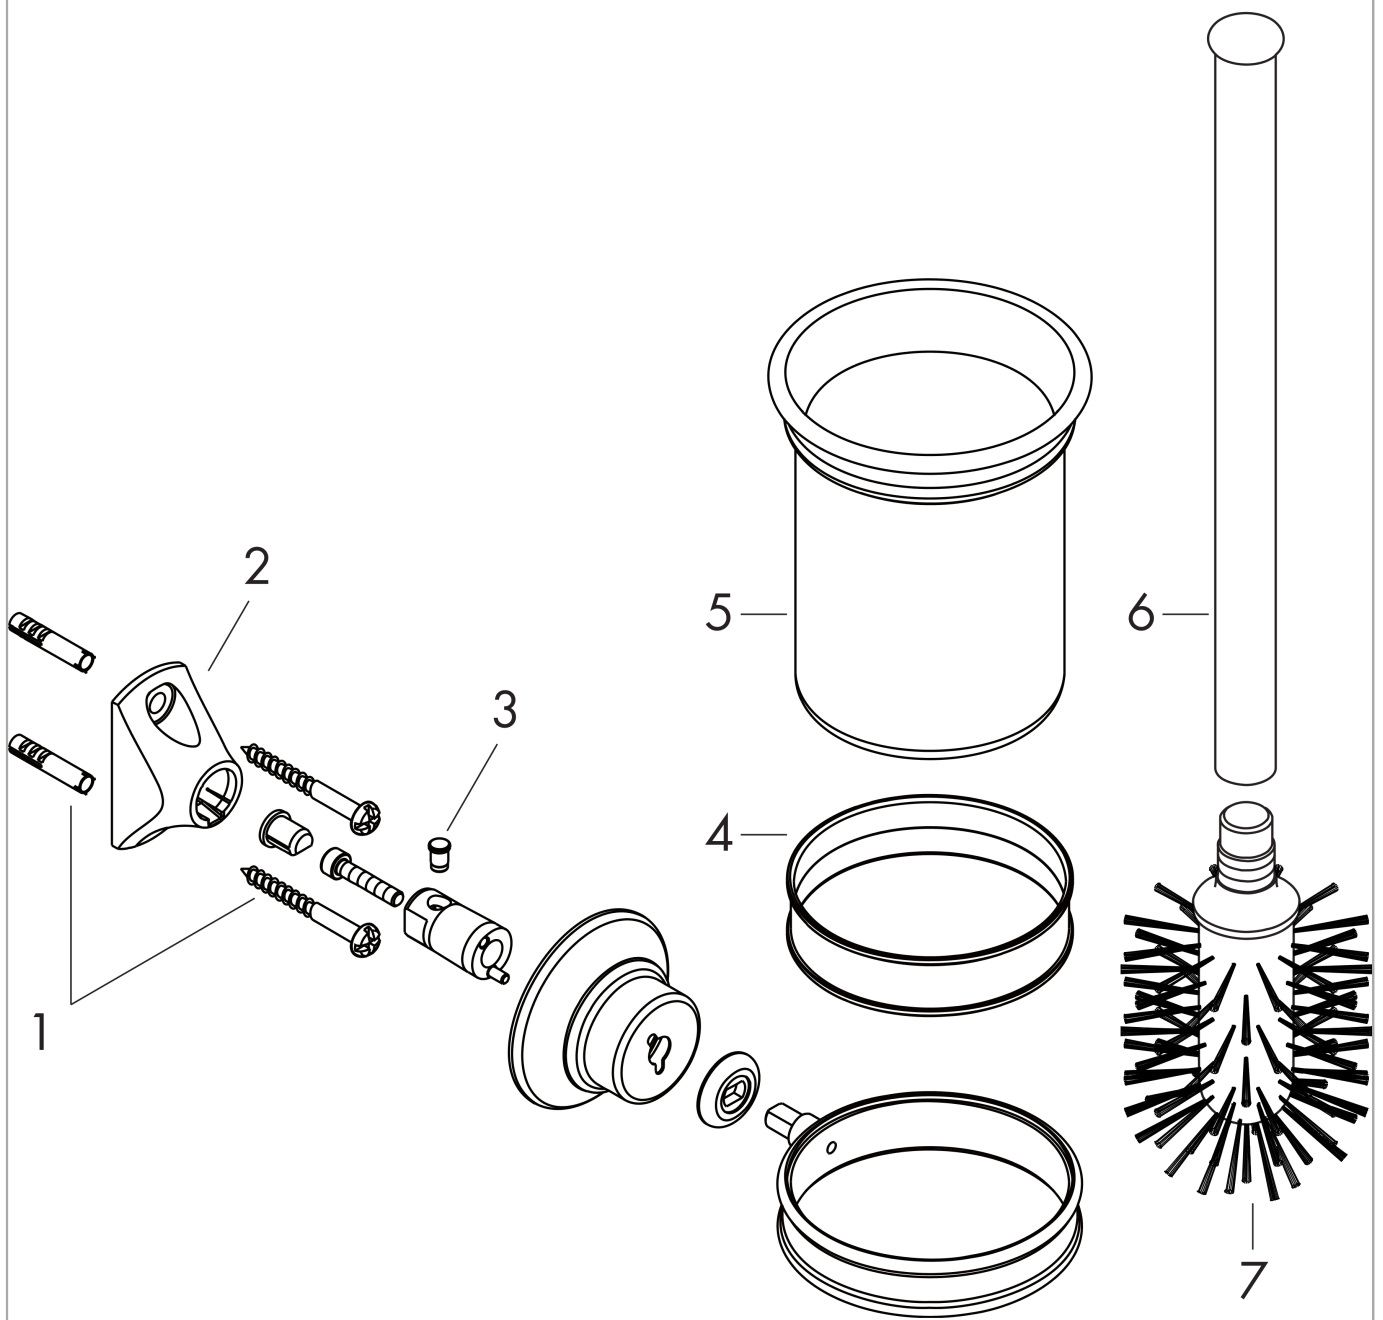

**AXOR Montreux**  
**Toilet Brush with Holder, Wall-Mounted**  
Finishes : **polished nickel**    Part no. : **42035830**

## Scale drawing

**AXOR Montreux**  
**Toilet Brush with Holder, Wall-Mounted**  
Finishes : **polished nickel**    Part no. : **42035830**

## Exploded drawing

Year of production: **04/06 - 12/12**

**AXOR Montreux**  
**Toilet Brush with Holder, Wall-Mounted**  
 Finishes : **polished nickel**    Part no. : **42035830**

## Spare parts list

Year of production: **04/06 - 12/12**

Pos.	Description	Part no.	PC	PU
1	mounting set	40915000	0	1
2	support element	96341000	0	1
3	pin	97546000	0	1
4	plastic ring	98726000	0	1
5	cup	42094000	0	1
6	stick with brush	40089830	0	1
7	WC-brush white	40088000	0	1