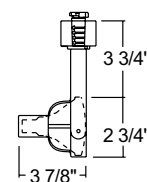

Line Voltage PAR20

Catalog Number	Description	Finish	Lamp
T687 WH	Open Back w/Juno Universal Track Adapter	White	50W PAR20
T687 BL	Open Back w/Juno Universal Track Adapter	Black	50W PAR20