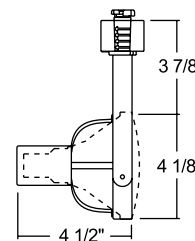

Line Voltage PAR30

Catalog Number	Description	Finish	Lamp
T689 WH	Open Back w/Juno Universal Track Adapter	White	75W PAR30
T689 BL	Open Back w/Juno Universal Track Adapter	Black	75W PAR30