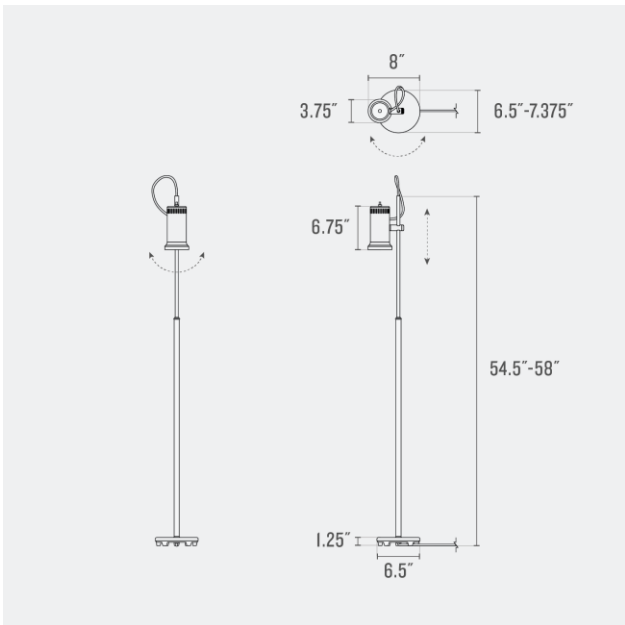

## Joe Floor Lamp

**Application:** Floor Lamp

**Product Origin:** Processed and assembled in Portland, Oregon using ethically-sourced domestic and global components.

**UL Listed:** Yes

**Max Wattage:** 25 W

**Voltage:** 120 V

**Location Rating:** Damp

**Dimensions:**

Overall: 54.5" - 58" H x 8" W x 6.5" - 7.375" D

Shade: 6.75" H x 3.75" W x 3.75" D

Base: 1.25" H x 6.5" W x 6.5" D

**Materials:** Steel

**Details:**

- Includes 8 feet of cloth cord with a two-prong plug, and a rotary switch at top of shade
- Swivel adjusts shade height and direction
- G16 Bulb recommended, sold separately

**Cord Length:** 8'

One year guarantee