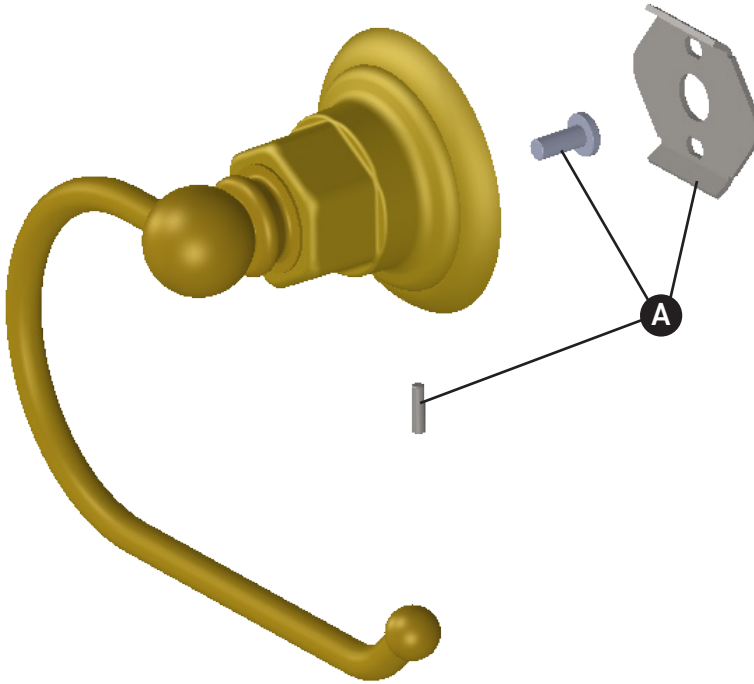

ORDER BY PART NUMBER

## ILLUSTRATED PARTS

### ROT8

Toilet Paper Holder

| ID | Kit Number  | Finish |
|----|-------------|--------|
| A  | IBBCISHRDWR | N/A    |

**\*Finish Determined by Suffix**

| Finish | Description       |
|--------|-------------------|
| APC    | Polished Chrome   |
| IB     | Italian Brass     |
| PN     | Polished Nickel   |
| STN    | Satin Nickel      |
| TCB    | Tuscan Brass      |
| ULB    | Unlacquered Brass |