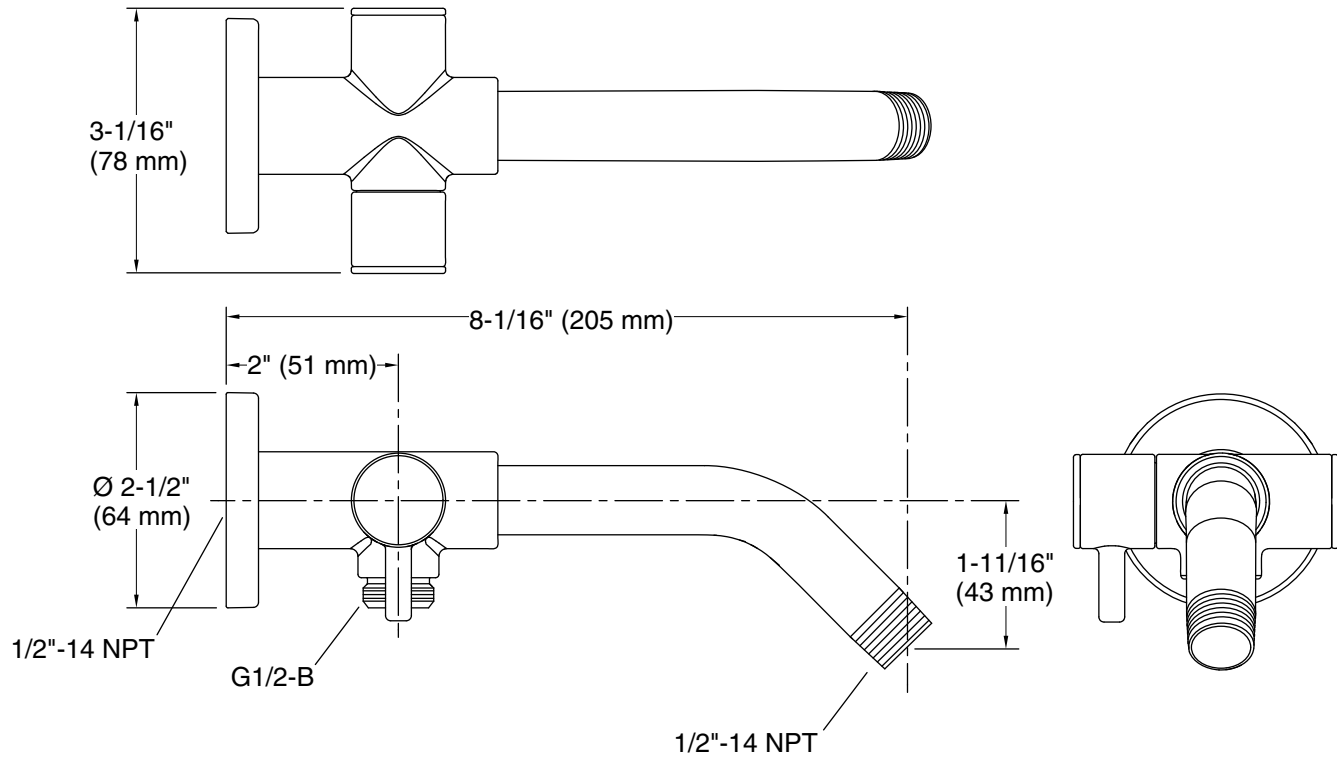

Features

- Diverter switches water between rainhead, handshower, or both at one time
- For use with KOHLER showerheads and handshowers (sold separately)
- Includes flange
- 1/2" NPT connection

Material

- Premium brass construction for durability and reliability
- KOHLER finishes resist corrosion and tarnishing

Installation

- Wall-mount

Recommended Products/Accessories

- K-30646 Showerhead filter
- K-30647 Showerhead replacement filter, two-pack
- K-76334 Shower Arm Trim, Traditional
- K-76335 Shower Arm Trim, Square

Technical Information

All product dimensions are nominal.

Spout:

Notes

Install this product according to the installation instructions.