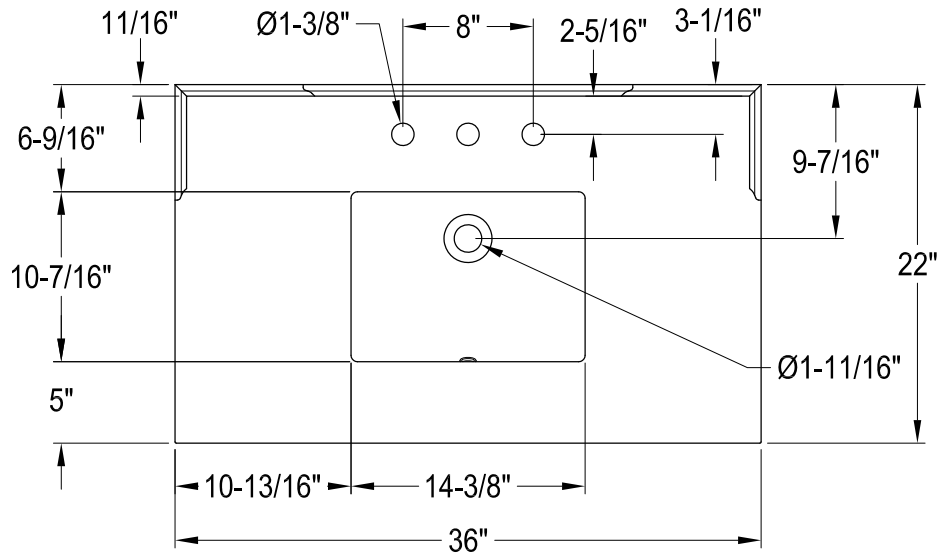

LMS36MASQB0,1,5,6,7,8

36" Console Sink with Acrylic Legs & Shelf

VXHSB21180,1,5,6,7,8