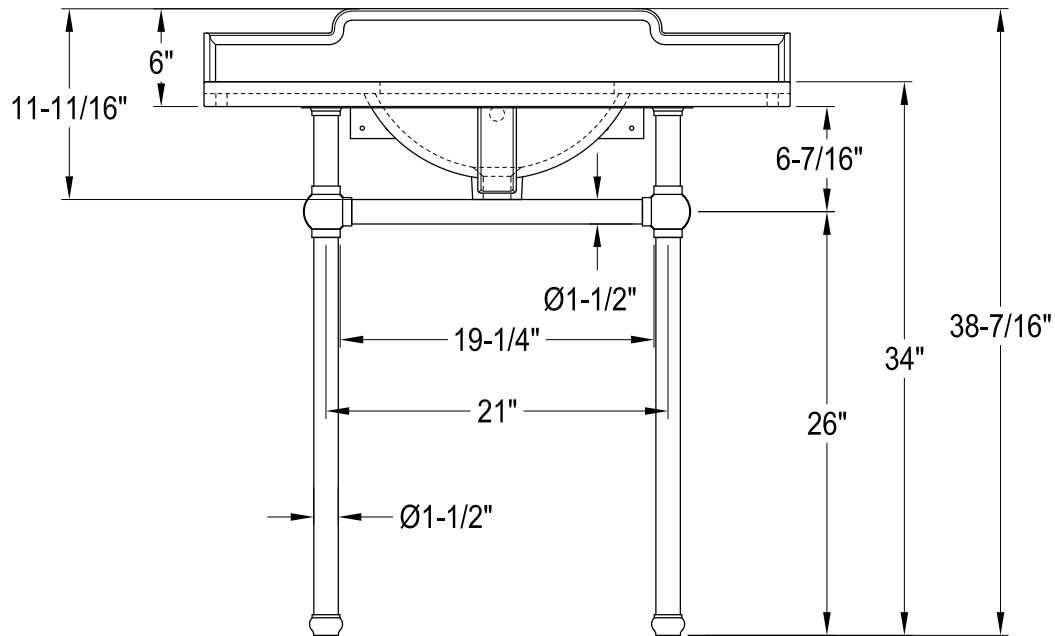

LMS36MASQB0,1,5,6,7,8

36" Console Sink with Acrylic Legs & Shelf

VXHSB21180,1,5,6,7,8