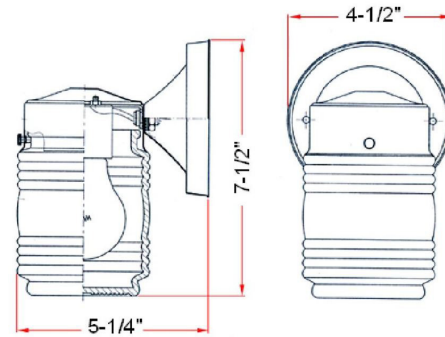

Jelly Jar I-Light Outdoor Wall Light
Polished Brass

SPECIFICATIONS

MOUNTING:	Wall Mount	LED BRIGHTNESS (LUMENS):	N/A
SLOPED CEILING ADAPTABLE:	No	LED COLOR CORRELATED TEMPERATURE (CCT):	N/A
LAMP TYPE 1:	1 lamp 60W Incandescent A19 Medium base bulb	LED COLOR RENDERING INDEX (CRI):	N/A
BULB INCLUDED:	No	LED EFFICACY:	N/A
WATTS PER BULB:	60W	LED AVERAGE RATED LIFE:	N/A
TOTAL WATTAGE:	60W	ENERGY EFFICIENT:	No
DIMMABLE:	Yes	LIGHTING AMPS:	0.5
MATERIAL CONSTRUCTION:	Steel	VOLTAGE:	120V
ASSEMBLED DIMENSIONS:	4.5" L x 7.5" H x 5.25" D		
WEIGHT:	1.43 lbs.		
BACKPLATE DIMENSIONS:	4.57" H x 4.57" W		
CANOPY CEILING DIMENSIONS:	N/A		
GLASS/SHADE DIMENSIONS:	4.84" H x 3.7" L x 3.7" D		
GLASS/SHADE MATERIAL:	Glass		
GLASS/SHADE TYPE:	Clear		
GLASS/SHADE COLOR:	Clear		