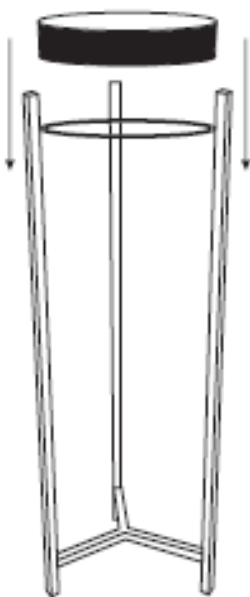

### Aguilar Glass Drink Table

1Pc GLASS TOP

1Pc METAL STAND

#### STEP 1

Place Glass top on the metal stand as shown considering PVC sticker "THIS SIDE UP". Remove this sticker after assembly

READY TO USE