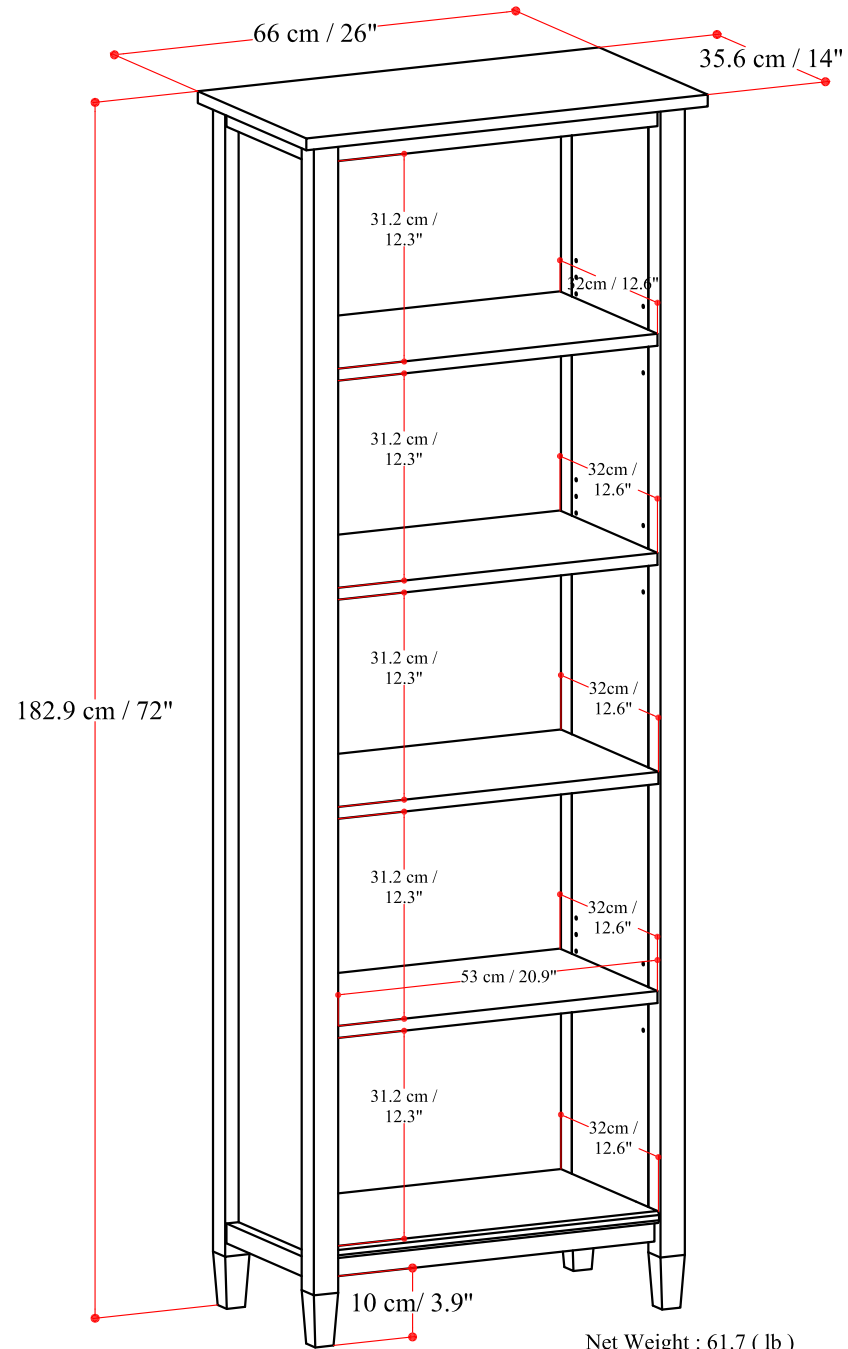

WARM SHAKER 5 SHELF BOOKCASE

Net Weight : 61.7 (lb)