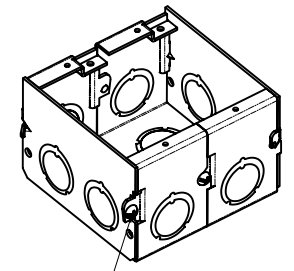

SIDES	BOTTOM
8 1/2"-3/4" MOON KNOCKOUTS	4 1/2"-3/4" MOON KNOCKOUTS
4 PCS 8-32x1/4 Screws Installed	
Material: Steel-0.0625"-G60 Galvanized	

#8-32, x4

4 1/2-3/4 MOON KNOCKOUTS φ=22.5 [φ=0.89]
φ=28.5 [φ=1.12] MIRROR

4 1/2-3/4 MOON KNOCKOUTS φ=22.5 [φ=0.89]
φ=28.5 [φ=1.12] MIRROR

DESCRIPTION
TRADE REFERENCE TERMS

This data sheet is for reference only .GARVIN INDUSTRIES reserves the right to make changes to the design without prior notice.

STANDARD PACKING	GARVIN INDUSTRIES		
	TITLE GANGABLE MASONRY BOX 2-1/2" DEEP		
10 PCS	SIZE	DWG NO.	REV
	A4	TB-225-G	B
DATA SHEET			