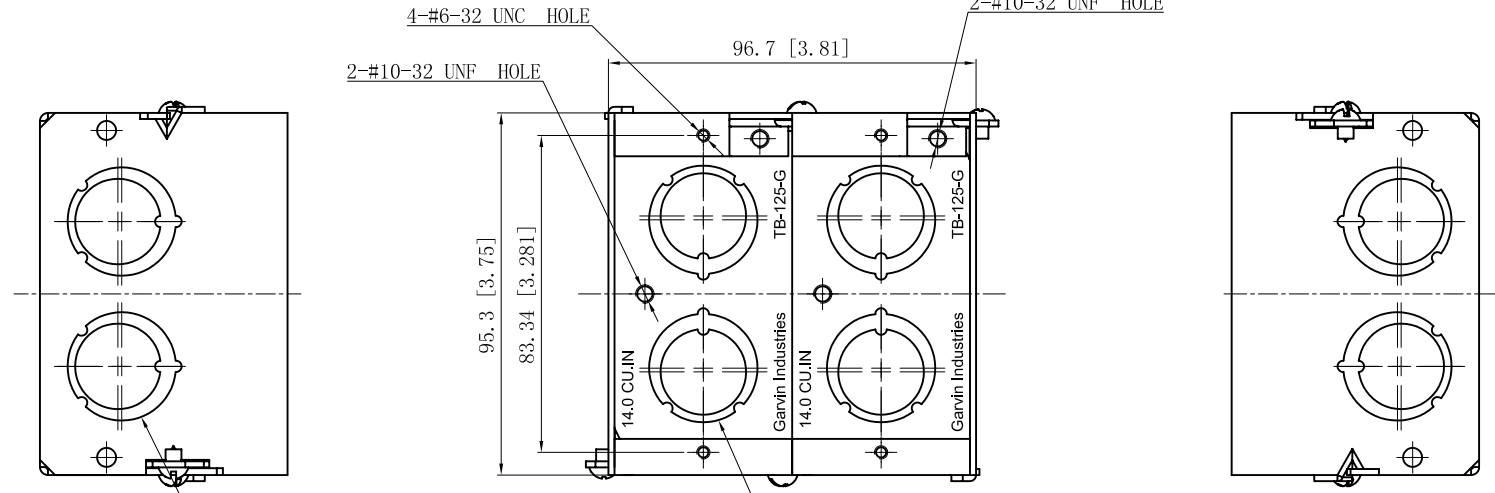

SIDES	BOTTOM
8 1/2"-3/4" MOON KNOCKOUTS	4 1/2"-3/4" MOON KNOCKOUTS
4 PCS 8-32x1/4 Screws Installed	
Material: Steel-0.0625"-G60 Galvanized	

#8-32, x4

4 1/2-3/4 MOON KNOCKOUTS φ=22.5 [φ=0.89]
φ=28.5 [φ=1.12] MIRROR

4 1/2-3/4 MOON KNOCKOUTS φ=22.5 [φ=0.89]
φ=28.5 [φ=1.12] MIRROR

DESCRIPTION
TRADE REFERENCE TERMS

This data sheet is for reference only .GARVIN INDUSTRIES reserves the right to make changes to the design without prior notice.

STANDARD PACKING	GARVIN INDUSTRIES		
	TITLE GANGABLE MASONRY BOX 2-1/2" DEEP		
10 PCS	SIZE	DWG NO.	REV
	A4	TB-225-G	B
DATA SHEET			