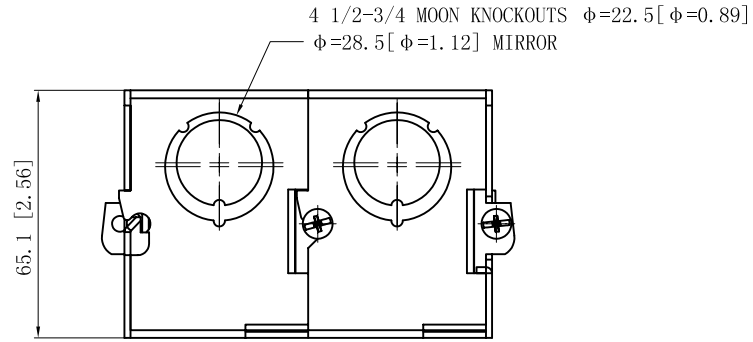

SIDES	BOTTOM
8 1/2"-3/4" MOON KNOCKOUTS	4 1/2"-3/4" MOON KNOCKOUTS
4 PCS 8-32x1/4 Screws Installed	
Material: Steel-0.0625"-G60 Galvanized	

#8-32, x4

4 1/2-3/4 MOON KNOCKOUTS φ=22.5 [φ=0.89]
φ=28.5 [φ=1.12] MIRROR

4 1/2-3/4 MOON KNOCKOUTS φ=22.5 [φ=0.89]
φ=28.5 [φ=1.12] MIRROR

DESCRIPTION
TRADE REFERENCE TERMS

This data sheet is for reference only .GARVIN INDUSTRIES reserves the right to make changes to the design without prior notice.

STANDARD PACKING	GARVIN INDUSTRIES		
	TITLE GANGABLE MASONRY BOX 2-1/2" DEEP		
10 PCS	SIZE	DWG NO.	REV
	A4	TB-225-G	B
DATA SHEET			