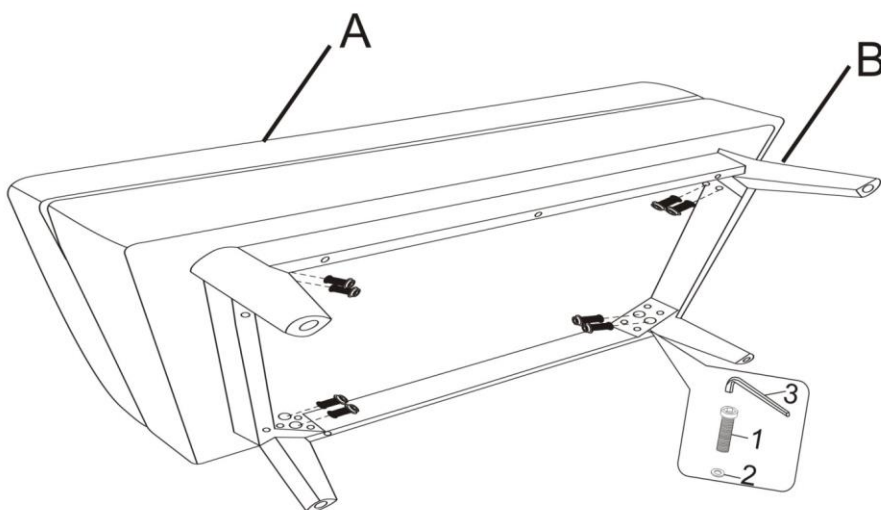

Step 1

1. Place Ottoman (A) upside down on a flat, smooth surface.
2. Attach Feet (B) using Allen Key Screws (1) and Washers (2).
3. Use Allen Key (3) to tighten.