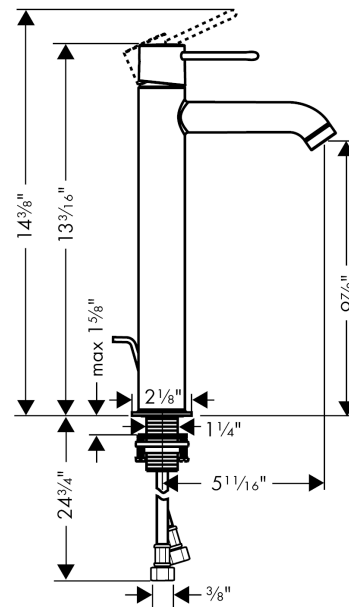

AXOR Uno
Single-Hole Faucet 250 with Pop-Up Drain, 1.2 GPM
 Finishes : **chrome** Part no. : **38025001**

Description

Features

- Aerated spray
- Flow: 1.2 GPM (4.5 L/Min)
- Ceramic cartridge
- Includes pop-up drain

Technology

Product image

Scale drawing

AXOR Uno
Single-Hole Faucet 250 with Pop-Up Drain, 1.2 GPM
Finishes : **chrome** Part no. : **38025001**

Exploded drawing

Year of production: >07/16

AXOR Uno
Single-Hole Faucet 250 with Pop-Up Drain, 1.2 GPM
 Finishes : **chrome** Part no. : **38025001**

Spare parts list

Year of production: >07/16

Pos.	Description	Part no.	PC	PU
1	handle	38094000	0	1
2	screw cover	96762000	0	1
3	hollow set screw M6x10 DIN 916	96029000	0	1
4	flange	96763000	0	1
5	nut	97209000	0	1
6	cartridge, assy	95646001	0	1
7	seal	95008000	0	1
8	aerator M24x1 (4,5 l/min)	92878000	0	1
9	fixing set (Ø 32)	13961000	0	1
10	connection hose 35½" M8x0,75 3/8"	96316001	0	1
11	pull rod	96923000	0	1
12	O-ring 36x2	98156000	0	1
13	O-ring 35x2	92604000	0	1
14	lever collar	97548000	0	1
15	flat seal	98749000	0	1
16	adapter for cartridge	98750000	0	1
a	pop up waste	88509000	0	1