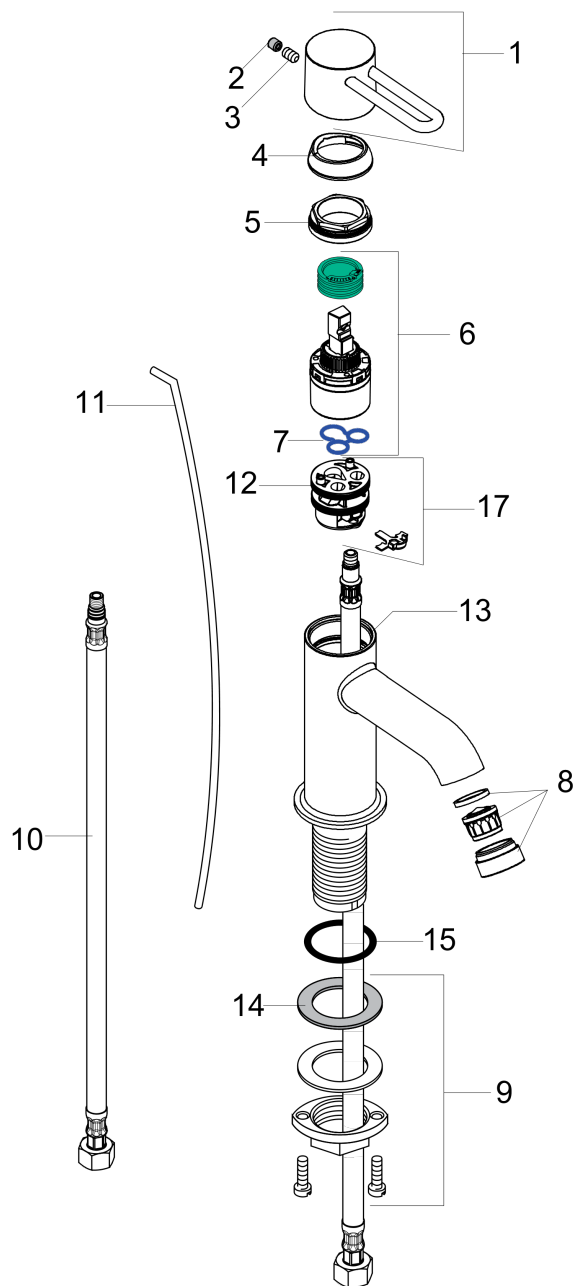

AXOR Uno
Single-Hole Faucet 250 with Pop-Up Drain, 1.2 GPM
 Finishes : **chrome** Part no. : **38025001**

Description

Features

- Aerated spray
- Flow: 1.2 GPM (4.5 L/Min)
- Ceramic cartridge
- Includes pop-up drain

Technology

Product image

Scale drawing

AXOR Uno
Single-Hole Faucet 250 with Pop-Up Drain, 1.2 GPM
Finishes : **chrome** Part no. : **38025001**

Exploded drawing

Year of production: >07/16

AXOR Uno
Single-Hole Faucet 250 with Pop-Up Drain, 1.2 GPM
 Finishes : **chrome** Part no. : **38025001**

Spare parts list

Year of production: >07/16

Pos.	Description	Part no.	PC	PU
1	handle	38094000	0	1
2	screw cover	96762000	0	1
3	hollow set screw M6x10 DIN 916	96029000	0	1
4	flange	96763000	0	1
5	nut	97209000	0	1
6	cartridge, assy	95646001	0	1
7	seal	95008000	0	1
8	aerator M24x1 (4,5 l/min)	92878000	0	1
9	fixing set (Ø 32)	13961000	0	1
10	connection hose 35½" M8x0,75 3/8"	96316001	0	1
11	pull rod	96923000	0	1
12	O-ring 36x2	98156000	0	1
13	O-ring 35x2	92604000	0	1
14	lever collar	97548000	0	1
15	flat seal	98749000	0	1
16	adapter for cartridge	98750000	0	1
a	pop up waste	88509000	0	1