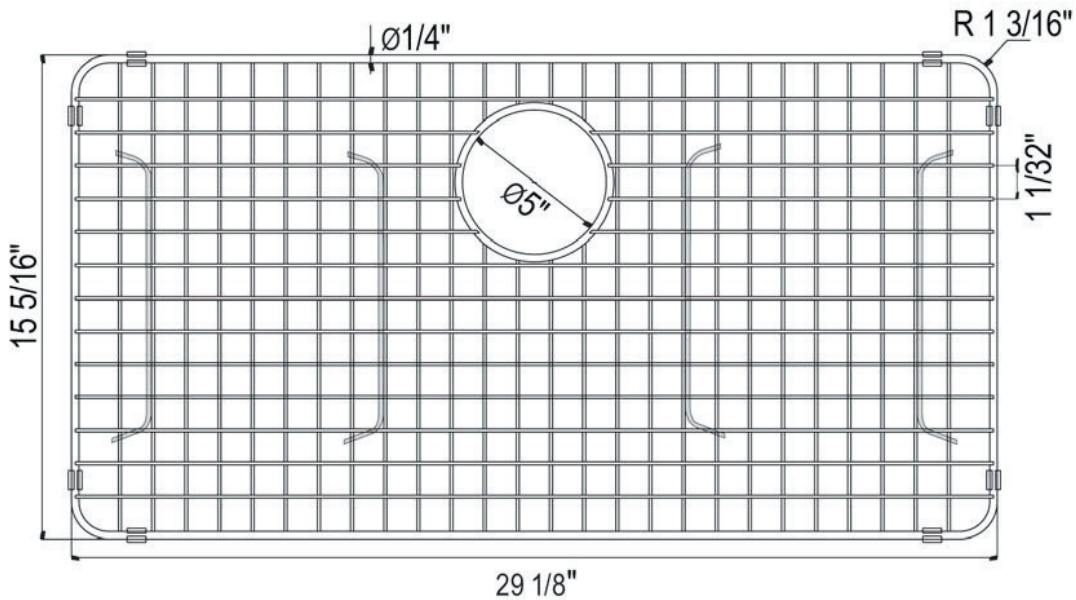

For warranty or additional information, contact:

U.S.A.
houseofrohl.com/support
1-800-777-9762

QUEBEC / MARITIMES / WESTERN CANADA
QUÉBEC / MARITIMES / OUEST CANADIEN
QUEBEC / MARITIMOS / CANADA OCCIDENTAL
houseofrohl.ca/support
1-866-473-8442

ONTARIO
houseofrohl.ca/support
1-800-287-5354