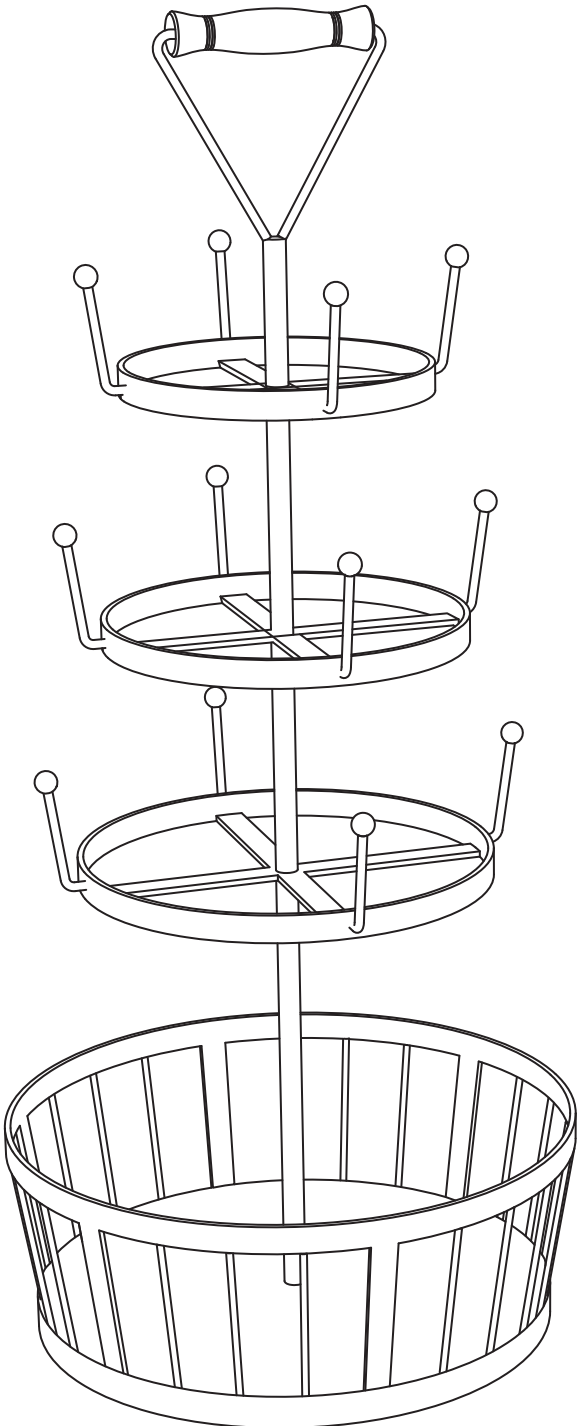

# COFFEE MUG HOLDER WITH HOOKS

## CFT-680

Review all assembly and care information carefully before using this product. Save this manual for future reference.  
**Assemble components on a soft, clean surface to avoid damaging the finish.**

Inspect packaging to ensure all parts are accounted for before disposing of packing materials.  
 Save the packing slip.

No.	PARTS	QTY.
A	 Base Basket	1
B	 Bottom Rod	1
C	 Large Mug Holder	1
D	 Middle Rod	1
E	 Medium Mug Holder	1
F	 Upper Rod	1
G	 Small Mug Holder	1
H	 Handle	1
I	 M5x5mm Bolt	1
J	 Hex Key	1