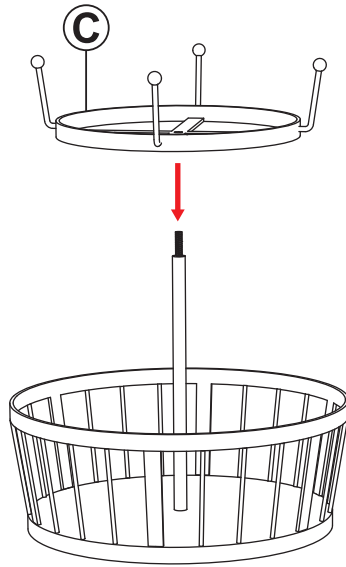

## STEP 1

A: 1  
B: 1  
I: 1

Secure Bottom Rod (B) to the center of Base Basket (A) using M5x5mm Bolt (I), as shown.

## STEP 2

C: 1

With the hooks facing upward, place Large Mug Holder (C) onto the bottom rod.