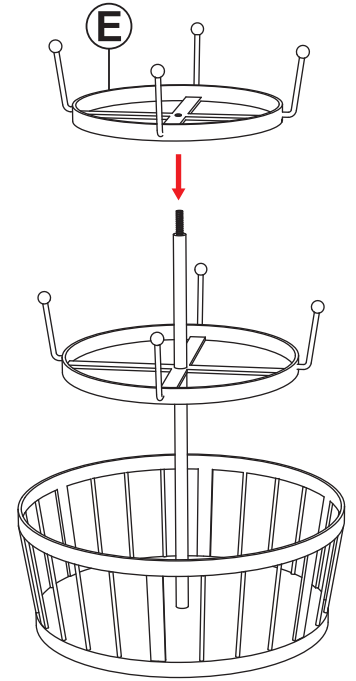

## STEP 1

A: 1  
B: 1  
I: 1

Secure Bottom Rod (B) to the center of Base Basket (A) using M5x5mm Bolt (I), as shown.

## STEP 2

C: 1

With the hooks facing upward, place Large Mug Holder (C) onto the bottom rod.

## STEP 3

D: 1

Secure Middle Rod (D) by twisting it onto the bottom rod.

## STEP 4

E: 1

Place Medium Mug Holder (E) onto the middle rod.