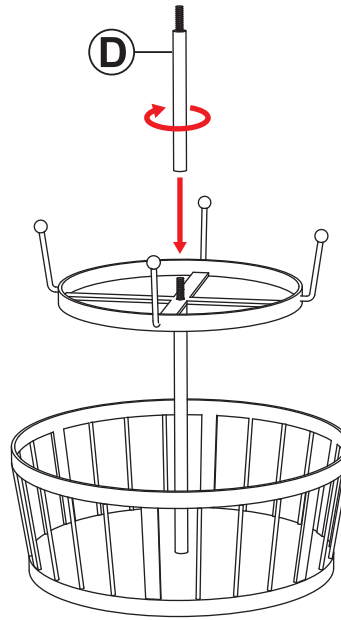

## STEP 1

A: 1  
B: 1  
I: 1

Secure Bottom Rod (B) to the center of Base Basket (A) using M5x5mm Bolt (I), as shown.

## STEP 2

C: 1

With the hooks facing upward, place Large Mug Holder (C) onto the bottom rod.

## STEP 3

D: 1

Secure Middle Rod (D) by twisting it onto the bottom rod.

## STEP 4

E: 1

Place Medium Mug Holder (E) onto the middle rod.