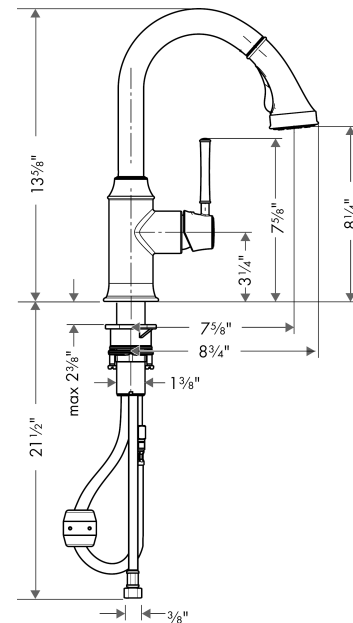

Talis C
Prep Kitchen Faucet, 2-Spray Pull-Down, 1.75 GPM
 Finishes : **chrome** Part no. : **04216000**

Description

Features

- Swivel range 150°
- Full and needle spray
- Locking spray diverter (reverts to default spray mode upon valve closing)
- MagFit magnetic sprayhead docking
- Single-hole installation
- Flow: 1.75 GPM (6.6 L/Min)
- Ceramic cartridge
- 3/8" hoses
- Integrated double backflow prevention

Item details

List Price \$ 601.00

Technology

Compliance

Product image

Scale drawing

Talis C
Prep Kitchen Faucet, 2-Spray Pull-Down, 1.75 GPM
 Finishes : **chrome** Part no. : **04216000**

Exploded drawing

Year of production: >11/15

Talis C
Prep Kitchen Faucet, 2-Spray Pull-Down, 1.75 GPM
 Finishes : **chrome** Part no. : **04216000**

Spare parts list

Year of production: >11/15

| Pos. | Description | Part no. | Price | PU |
|------|-----------------------------------|----------|-------|----|
| 1 | hose 1,50 m | 88624000 | - | 1 |
| 2 | weight | 92500000 | - | 1 |
| 3 | fixing set (Ø 34) | 95049000 | - | 1 |
| 4 | support | 97523000 | - | 1 |
| 5 | connection hose 35½" M8x0,75 3/8" | 96316001 | - | 1 |
| 6 | connection hose 600 mm M10x1 | 95561000 | - | 1 |
| 7 | cartridge, assy | 92730000 | - | 1 |
| 8 | seal | 95008000 | - | 1 |
| 9 | locking screw for handle | 95140000 | - | 1 |
| 10 | nut | 97209000 | - | 1 |
| 11 | filter | 97735000 | - | 1 |
| 12 | flange | 95498000 | - | 1 |
| 13 | screw cover | 96338000 | - | 1 |
| 14 | handle | 95900000 | - | 1 |
| 15 | set of non return valves DW 15 | 97350000 | - | 1 |
| 16 | handspray | 95899000 | - | 1 |
| 17 | non return valve | 93218000 | - | 1 |
| a | aerator M24x1 (15 l/min) | 13913000 | - | 1 |