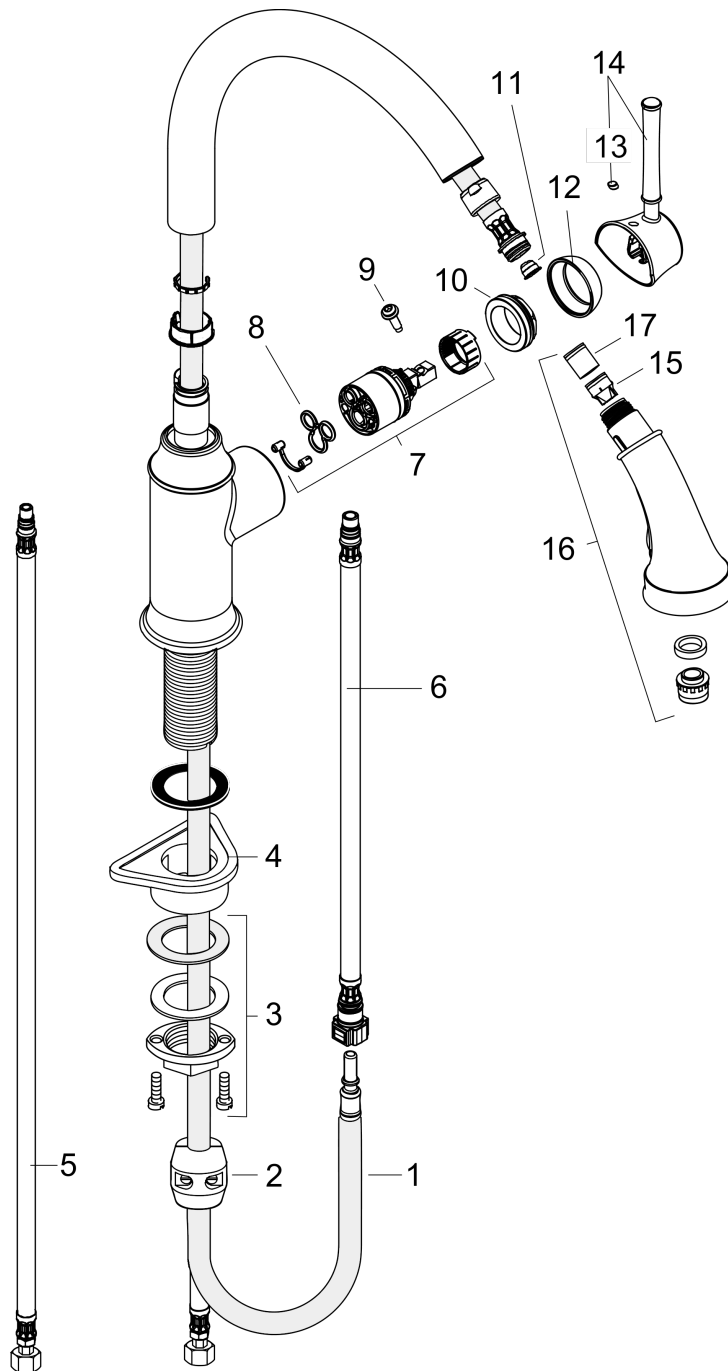

Talis C
Prep Kitchen Faucet, 2-Spray Pull-Down, 1.75 GPM
 Finishes : **chrome** Part no. : **04216000**

Description

Features

- Swivel range 150°
- Full and needle spray
- Locking spray diverter (reverts to default spray mode upon valve closing)
- MagFit magnetic sprayhead docking
- Single-hole installation
- Flow: 1.75 GPM (6.6 L/Min)
- Ceramic cartridge
- 3/8" hoses
- Integrated double backflow prevention

Item details

List Price \$ 601.00

Technology

Compliance

Product image

Scale drawing

Talis C
Prep Kitchen Faucet, 2-Spray Pull-Down, 1.75 GPM
 Finishes : **chrome** Part no. : **04216000**

Exploded drawing

Year of production: >11/15

Talis C
Prep Kitchen Faucet, 2-Spray Pull-Down, 1.75 GPM
 Finishes : **chrome** Part no. : **04216000**

Spare parts list

Year of production: >11/15

| Pos. | Description | Part no. | Price | PU |
|------|-----------------------------------|----------|-------|----|
| 1 | hose 1,50 m | 88624000 | - | 1 |
| 2 | weight | 92500000 | - | 1 |
| 3 | fixing set (Ø 34) | 95049000 | - | 1 |
| 4 | support | 97523000 | - | 1 |
| 5 | connection hose 35½" M8x0,75 3/8" | 96316001 | - | 1 |
| 6 | connection hose 600 mm M10x1 | 95561000 | - | 1 |
| 7 | cartridge, assy | 92730000 | - | 1 |
| 8 | seal | 95008000 | - | 1 |
| 9 | locking screw for handle | 95140000 | - | 1 |
| 10 | nut | 97209000 | - | 1 |
| 11 | filter | 97735000 | - | 1 |
| 12 | flange | 95498000 | - | 1 |
| 13 | screw cover | 96338000 | - | 1 |
| 14 | handle | 95900000 | - | 1 |
| 15 | set of non return valves DW 15 | 97350000 | - | 1 |
| 16 | handspray | 95899000 | - | 1 |
| 17 | non return valve | 93218000 | - | 1 |
| a | aerator M24x1 (15 l/min) | 13913000 | - | 1 |