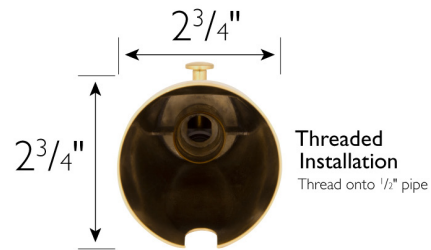

Standard Tub Diverter Spout with Pull-up Satin Gold

SPECIFICATIONS

MATERIAL:	Steel
DIMENSIONS:	2 ³ / ₄ " H x 2 ³ / ₄ " L x 5 ¹ / ₂ " D
SPOUT REACH:	5 ¹ / ₂ "
WEIGHT:	.36 lbs.
PVD FINISH:	No
TUB SPOUT DIVERTER INCLUDED:	Yes