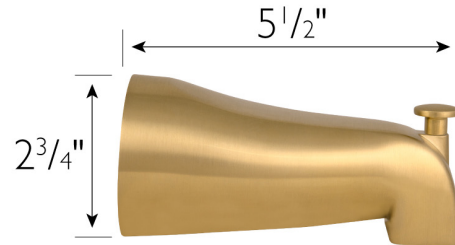

Standard Tub Diverter Spout with Pull-up Satin Gold

SPECIFICATIONS

MATERIAL:	Steel
DIMENSIONS:	2 ³ / ₄ " H x 2 ³ / ₄ " L x 5 ¹ / ₂ " D
SPOUT REACH:	5 ¹ / ₂ "
WEIGHT:	.36 lbs.
PVD FINISH:	No
TUB SPOUT DIVERTER INCLUDED:	Yes