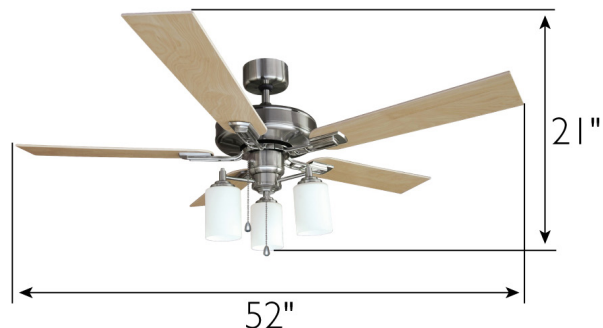

Aubrey 3-Light LED Ceiling Fan 52" Satin Nickel

SPECIFICATIONS

MOUNTING TYPE:	Tri Mount	DOWNROD DIAMETER:	0.85"
SLOPED CEILING ADAPTABLE:	No	DOWNROD 1 LENGTH:	4"
FINISH:	Satin Nickel	DOWNROD 2 LENGTH:	N/A
BLADE COLOR:	Redwood/Light Maple	LIGHT KIT INCLUDED:	Yes
MATERIAL CONSTRUCTION:	Steel	LAMP TYPE:	3 lamps, 5 W, E12 based LED
ASSEMBLED DIMENSIONS:	52" L x 21" H x 52" D	LED BRIGHTNESS (LUMENS):	350
ASSEMBLED WEIGHT:	17.14 lbs.	LED COLOR CORRELATED TEMPERATURE (CCT):	3000
MAX HEIGHT:	21"	LED COLOR RENDERING INDEX (CRI):	80
MIN HEIGHT:	18"	GLASS/SHADE MATERIAL:	Glass
DISTANCE FROM CEILING:	Bottom of fan light kit: 21" Bottom of fan housing: 10"	GLASS/SHADE TYPE & COLOR:	Frosted White
NUMBER OF SPEEDS:	3	CANOPY/PLATE SHAPE:	Round
TYPE OF CONTROLLER:	Pull Chain	CANOPY/PLATE DIMENSIONS:	2.4" H x 5.1" L x 5.1" D
AIR FLOW EFFICIENCY:	82	VOLTAGE:	110-127V
WEIGHTED-AVG. AIR FLOW (CFM):	2692 CFM		
ENERGY USAGE (FAN ONLY):	33 W		
MOTOR SIZE:	153X12, reversible		
RPMS:	Low: 62, High: 154		
AMPS:	Low: 0.23, High: 0.45		