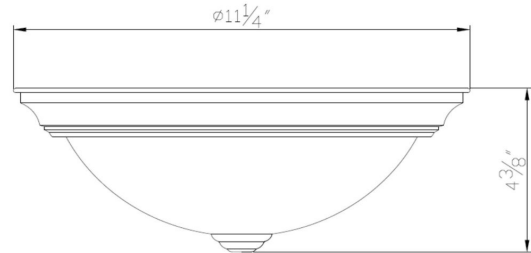

Hays 2-Pack LED 11" Ceiling Lights Satin Nickel

SPECIFICATIONS

MOUNTING:	Flush Mount	LED BRIGHTNESS (LUMENS):	1282
SLOPED CEILING ADAPTABLE:	No	LED COLOR CORRELATED TEMPERATURE (CCT):	3000K
LAMP TYPE 1:	1 lamp 17W LED	LED COLOR RENDERING INDEX (CRI):	80
BULB INCLUDED:	No	LED EFFICACY:	78.53
WATTS PER BULB:	17W	LED AVERAGE RATED LIFE:	50000 hours
TOTAL WATTAGE:	17W	ENERGY EFFICIENT:	Yes
DIMMABLE:	No	LIGHTING AMPS:	N/A
MATERIAL CONSTRUCTION:	Steel	VOLTAGE:	120V
ASSEMBLED DIMENSIONS:	4.375" H x 11.25" L x 11.25" D		
WEIGHT:	4.00 lbs.		
BACKPLATE DIMENSIONS:	N/A		
CANOPY/PLATE DIMENSIONS:	N/A		
GLASS/SHADE DIMENSIONS:	2.9" H x 8.5" L x 8.5" D		
GLASS/SHADE MATERIAL:	Glass		
GLASS/SHADE TYPE:	Frosted		
GLASS/SHADE COLOR:	White		